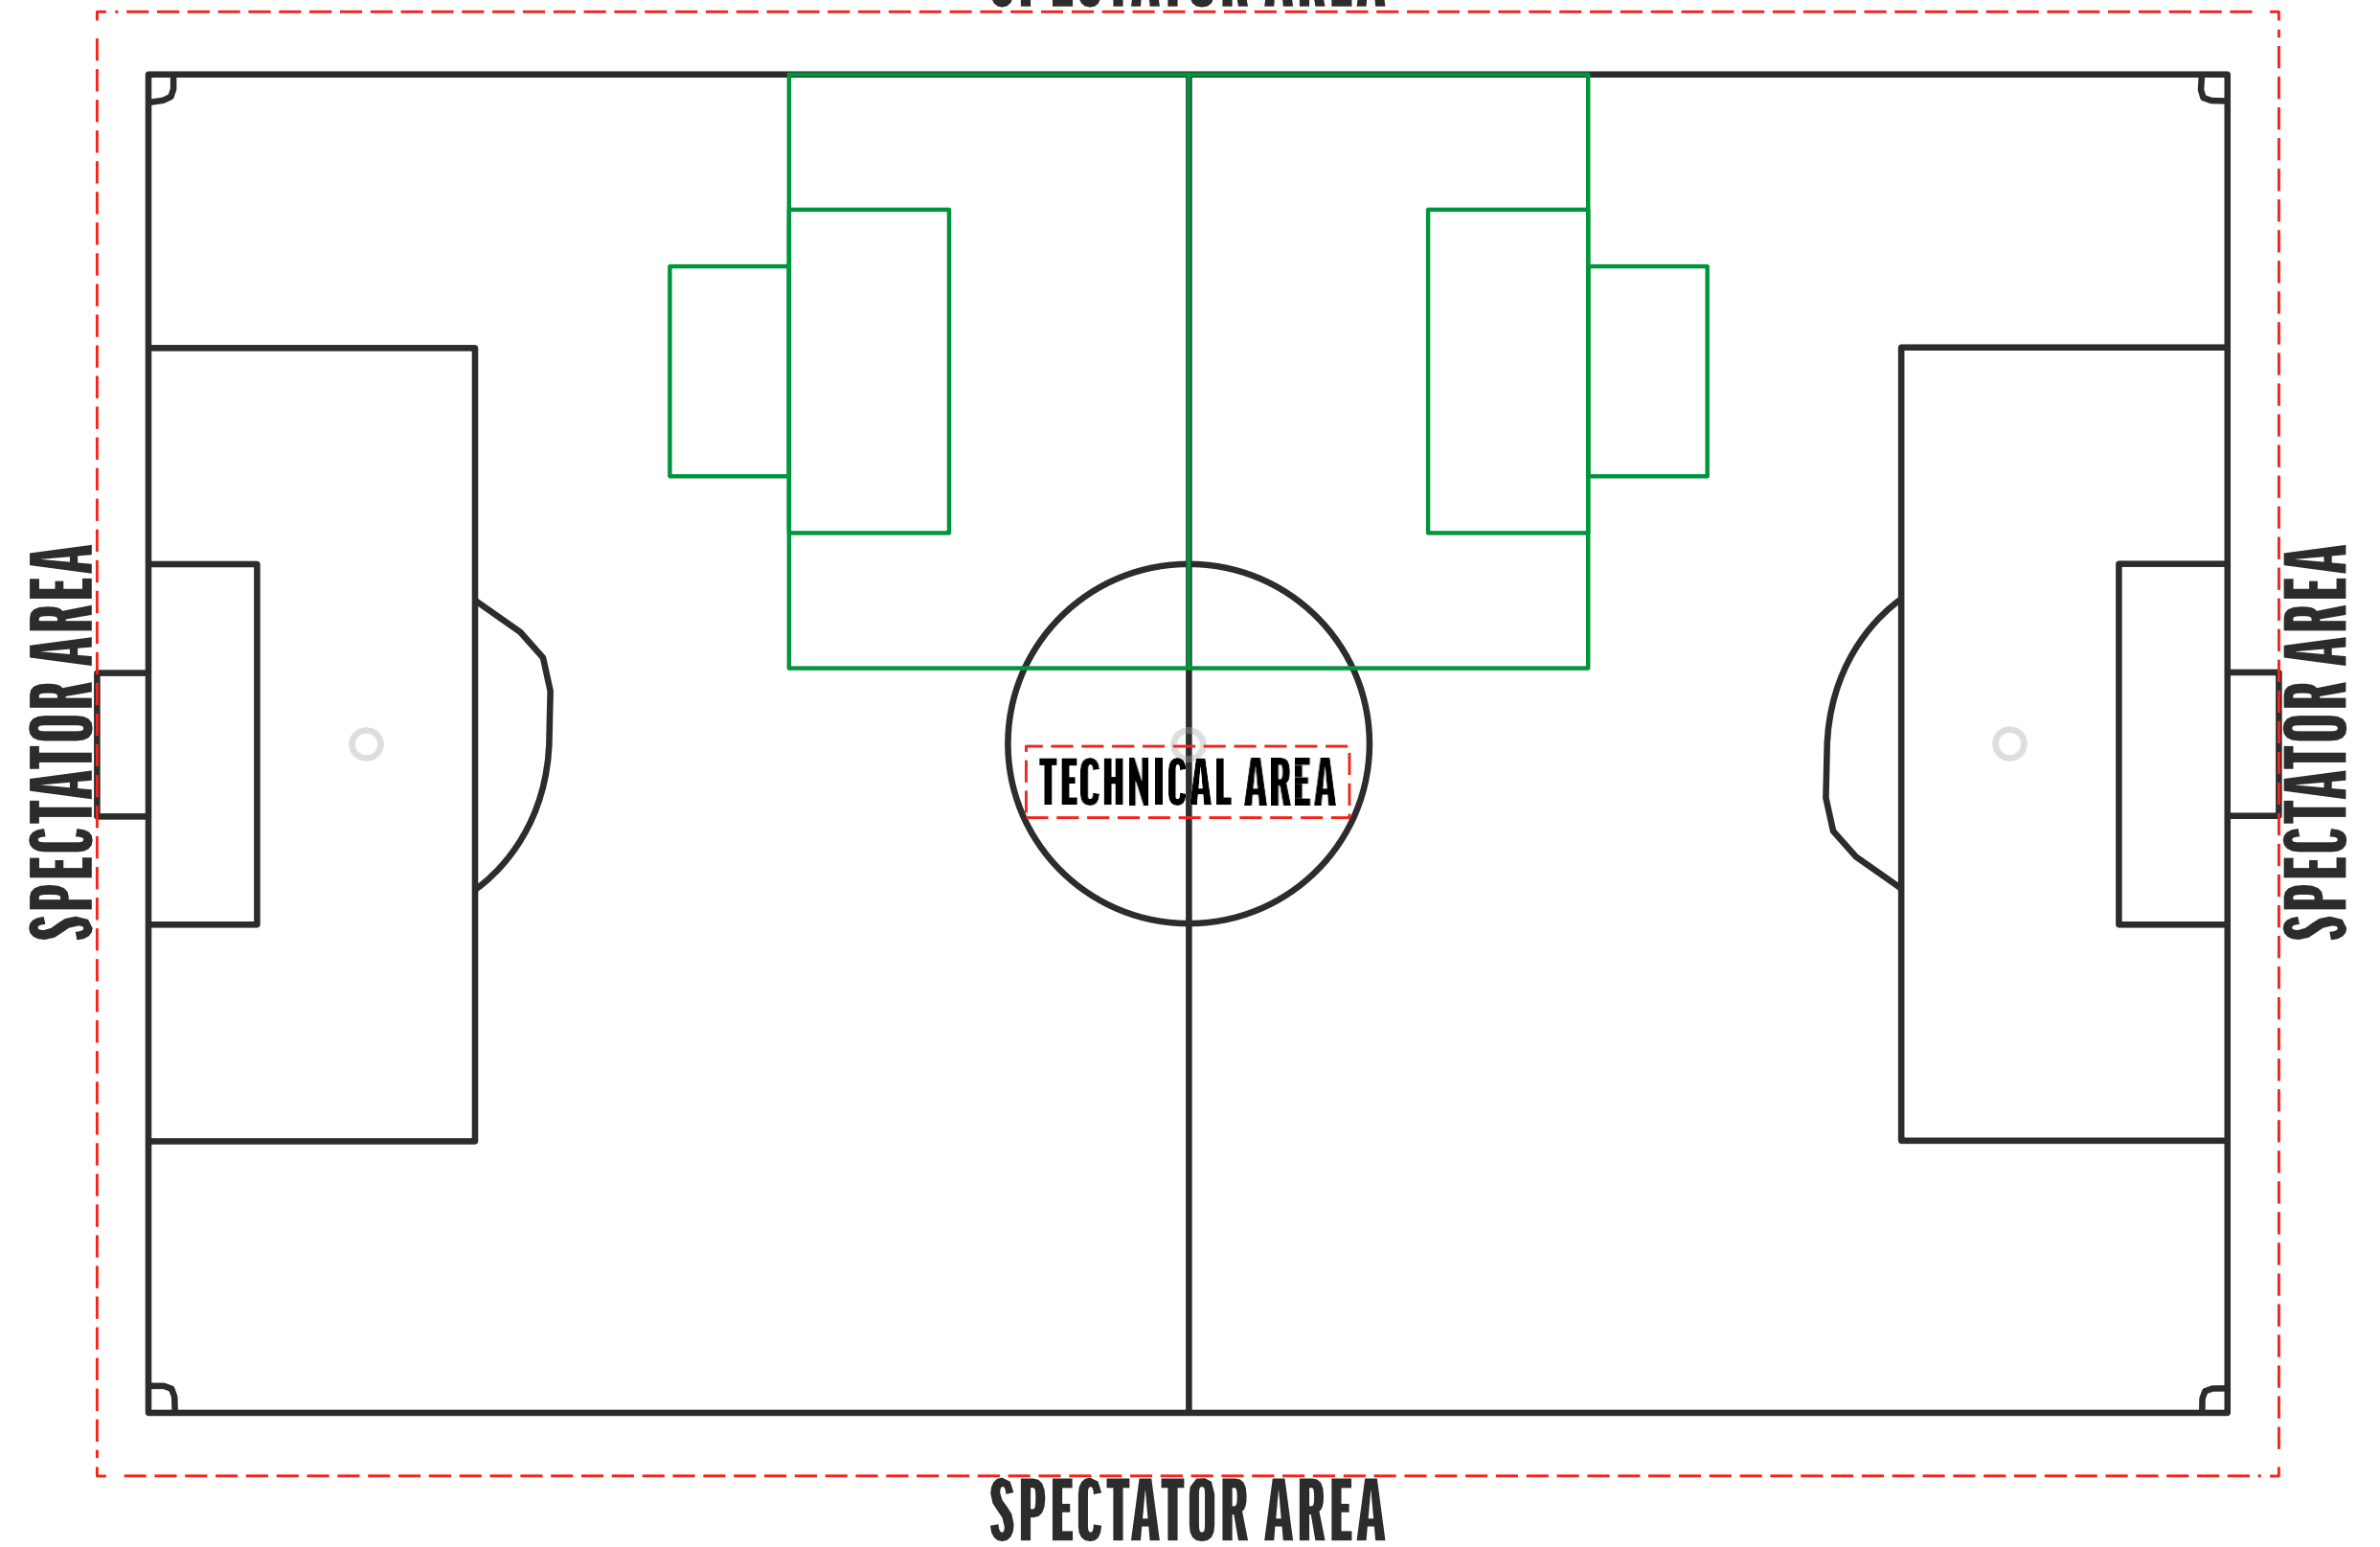

Pitch size : 44x40 yards

Goal size : 12x6ft

Goal area: 10x15 yards

2 team set-up

Example 3

BEHIND THE LINE BARRIER

*Pitch diagrams are not to exact size

UNDER 10 & 11

7 V 7

Pitch size : 44x40 yards

Goal size : 12x6ft

Goal area: 10x15 yards

2 team set-up

Example 4

BEHIND THE LINE BARRIER

SPECTATOR AREA

*Pitch diagrams are not to exact size

UNDER 12

PITCH SET-UP EXAMPLES

9V9

UNDER 12

9 V 9

Under 12 specific

Pitch size:
length 64 yards (18 yard box to box)
width 44 yards

Goal size: 16x7 ft

Goal area: 12x28 yards
Penalty mark: 9 yards

2 team set-up

Example 1

BEHIND THE LINE BARRIER

SPECTATOR AREA

*Pitch diagrams are not to exact size

UNDER 12