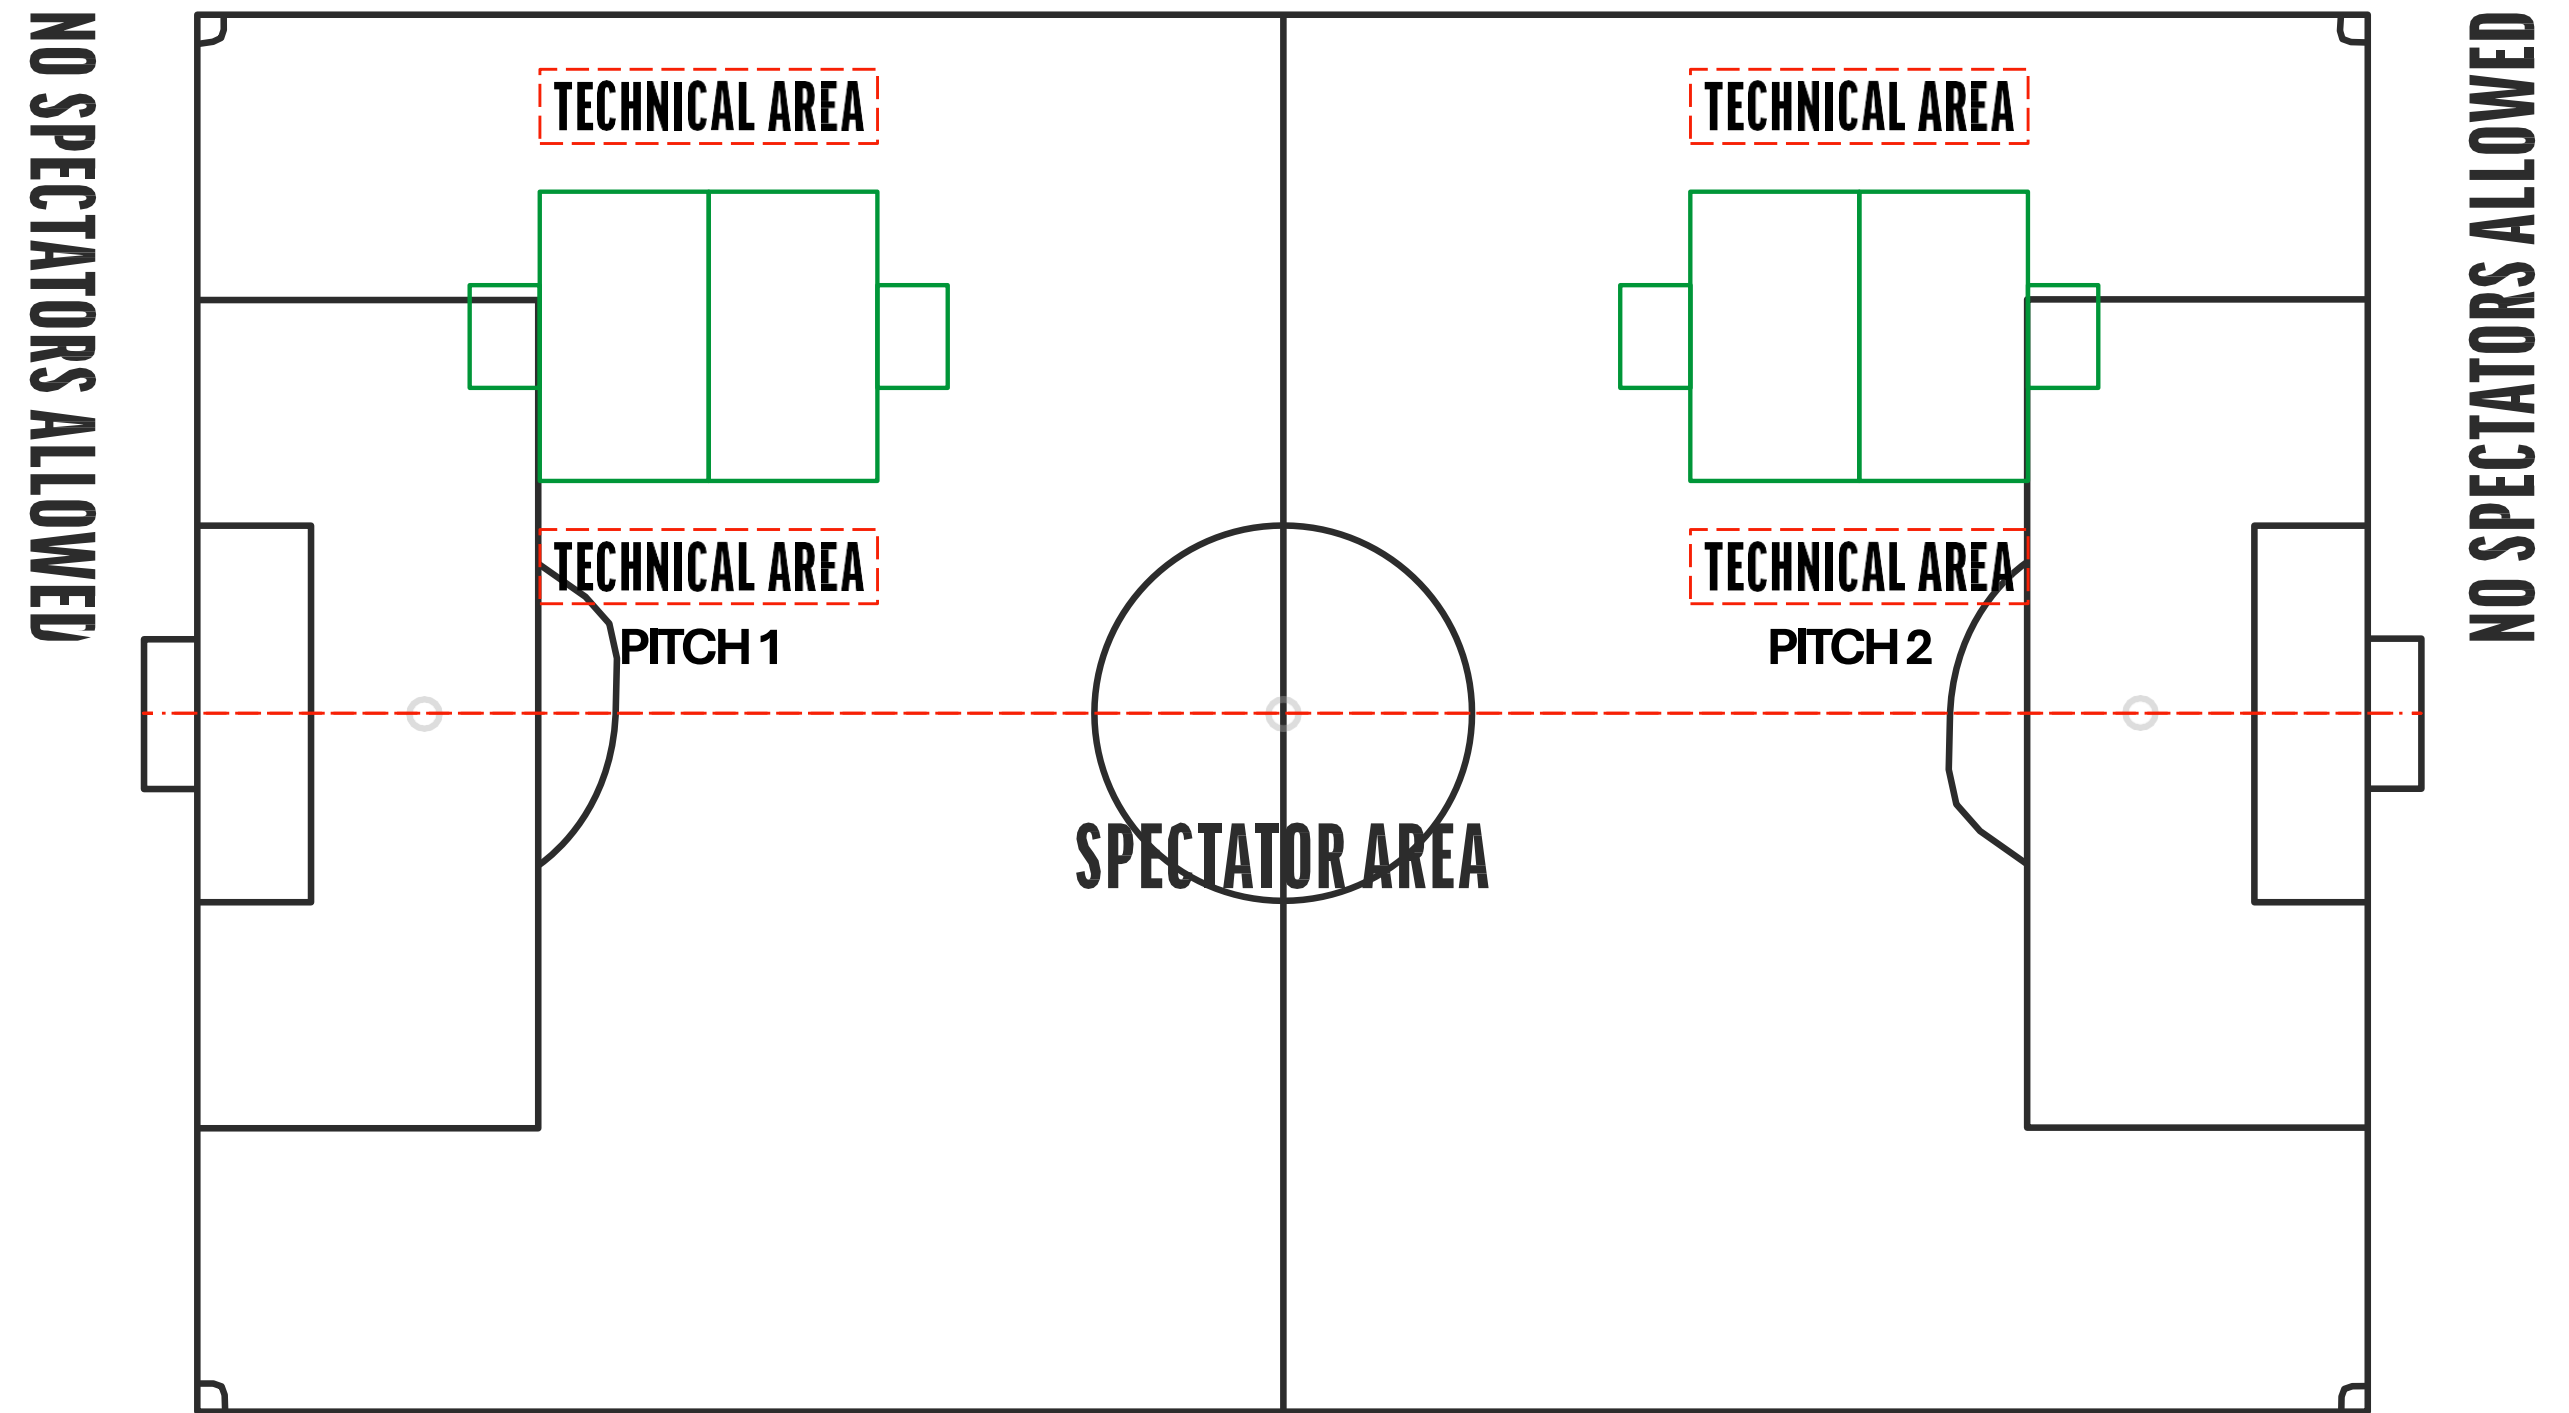

Goal area: none

6 team set-up

Example 4

BEHIND THE LINE BARRIER

SPECTATOR AREA

*Pitch diagrams are not to exact size

UNDER 6 / UNDER 7

4 V 4 NO GOALKEEPERS

Pitch size : 28x20 yards

Goal size : Height (min 3ft max 4ft)
Width (min 4ft max 6ft)

Goal area: none

4 team set-up

Example 5

BEHIND THE LINE BARRIER

SPECTATOR AREA

*Pitch diagrams are not to exact size

UNDER 6 / UNDER 7

4 V 4 NO GOALKEEPERS

Pitch size : 28x20 yards

Goal size : Height (min 3ft max 4ft)
Width (min 4ft max 6ft)

Goal area: none

4 team set-up

Example 6

BEHIND THE LINE BARRIER