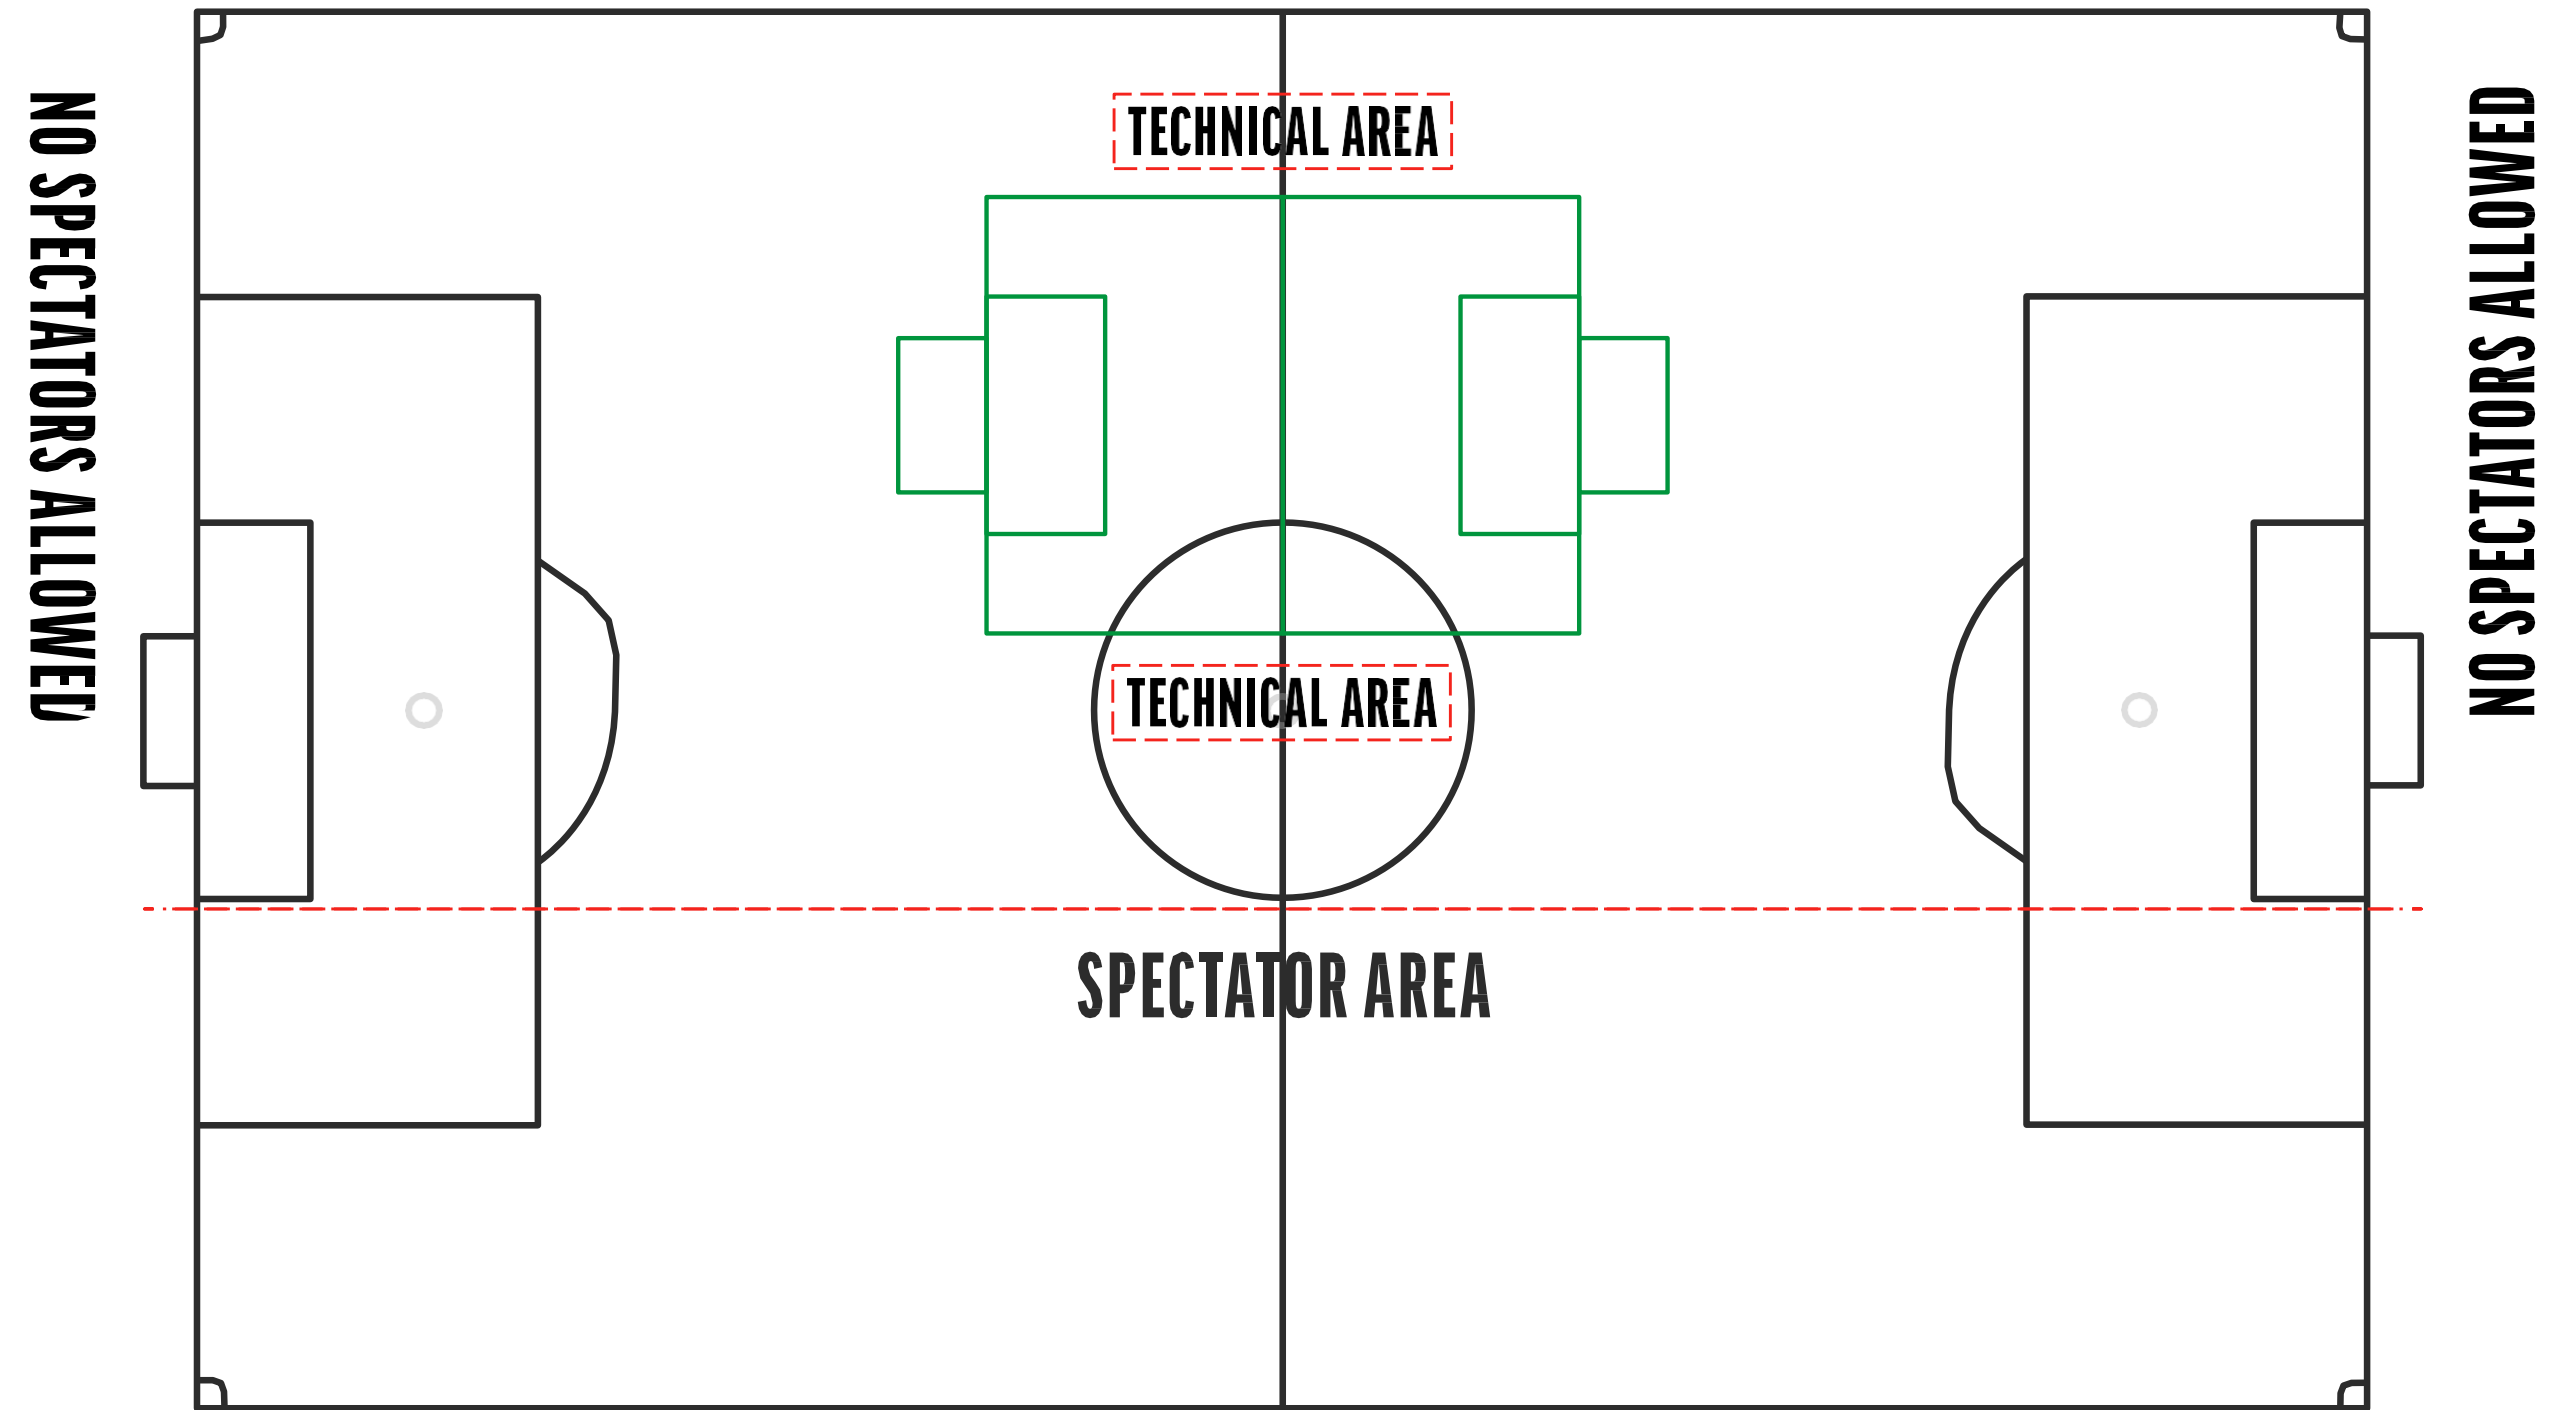

Goal size : 8x4ft

Goal area: 7x12 yards

4 team set-up

Example 6

BEHIND THE LINE BARRIER

NO SPECTATORS ALLOWED

NO SPECTATORS ALLOWED

*Pitch diagrams are not to exact size

UNDER 8 & 9

5 V 5

Pitch size : 35x25 yards

Goal size: 8x4ft

Goal area: 7x12 yards

2 team set-up

Example 7

BEHIND THE LINE BARRIER

SPECTATOR AREA

*Pitch diagrams are not to exact size

UNDER 8 & 9

5 V 5

Pitch size : 35x25 yards

Goal size : 8x4ft

Goal area: 7x12 yards

2 team set-up

Pitch size : 44x40 yards

Goal size : 12x6ft

Goal area: 10x15 yards

4 team set-up

Example 1

BEHIND THE LINE BARRIER

*Pitch diagrams are not to exact size

UNDER 10 & 11 7 V 7