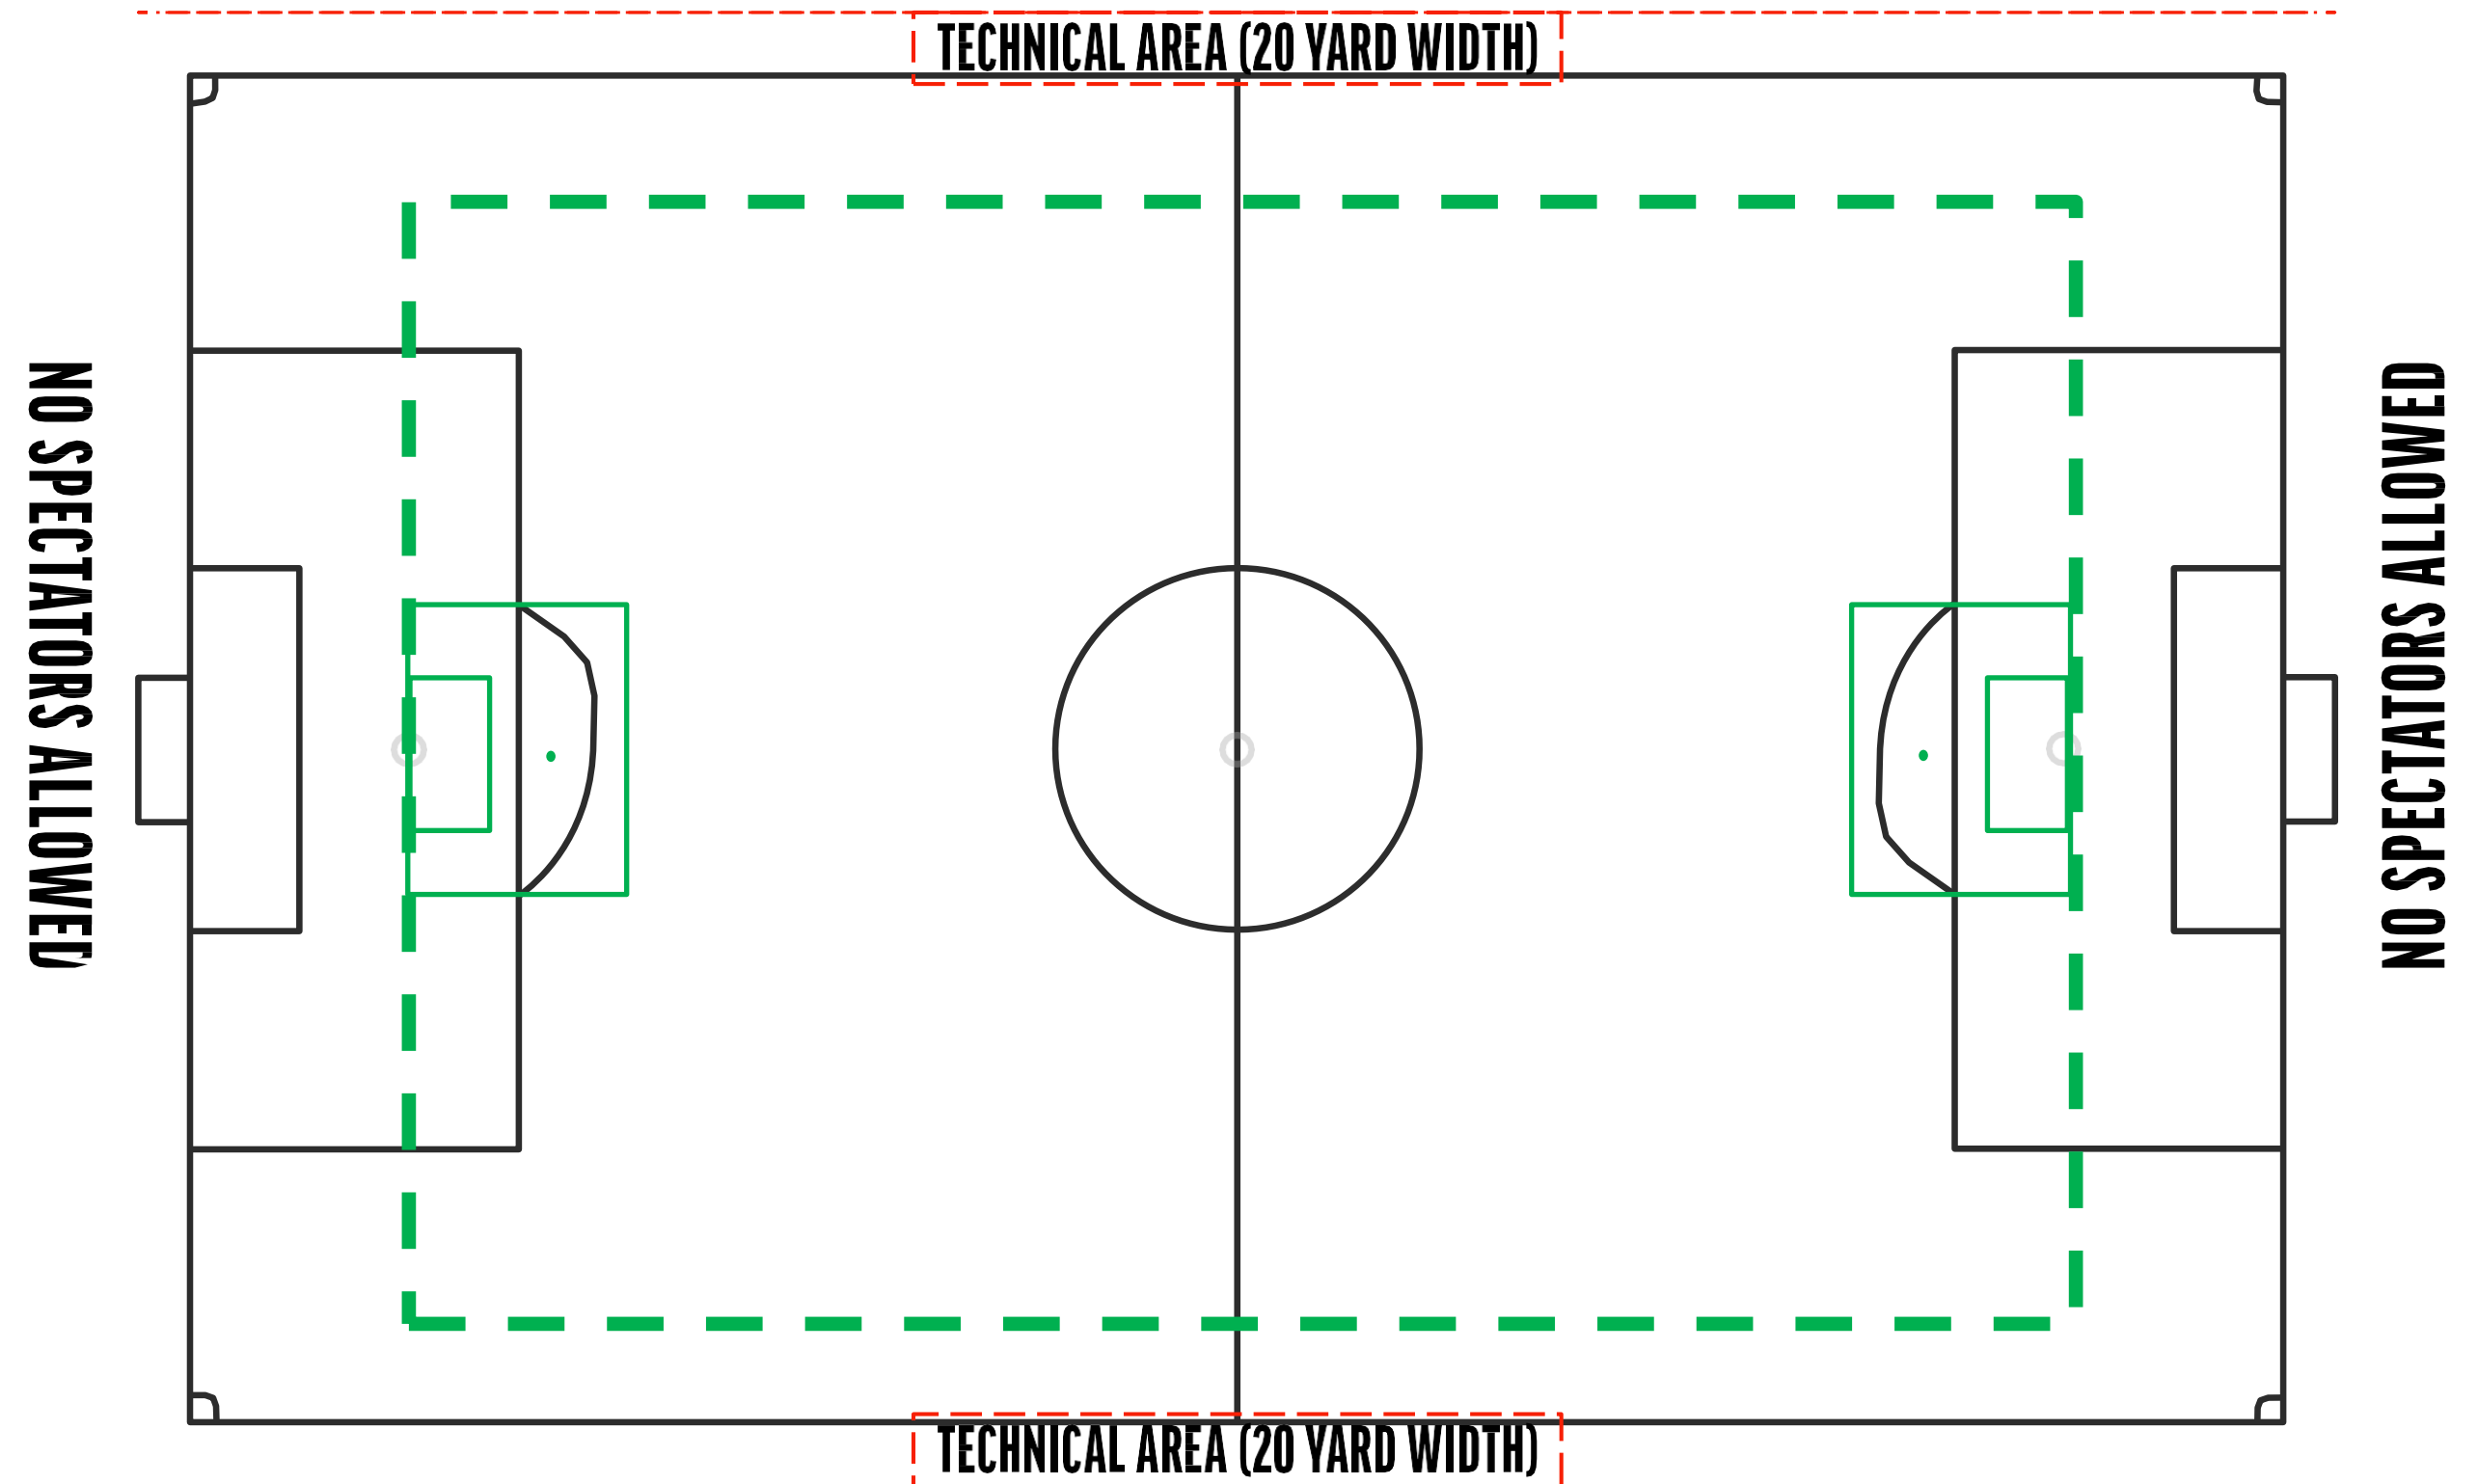

Length: 76 Yards

Width: min44 / max 54 yards

Goal size : 16x7ft

Goal area: 12x28 yards

Penalty mark: 9 yards

2 team set-up

Example 1

BEHIND THE LINE BARRIER

Goal size : 16x7ft

Goal area: 12x28 yards

Penalty mark: 9 yards

2 team set-up

Example 2

BEHIND THE LINE BARRIER

*Pitch diagrams are not to exact size