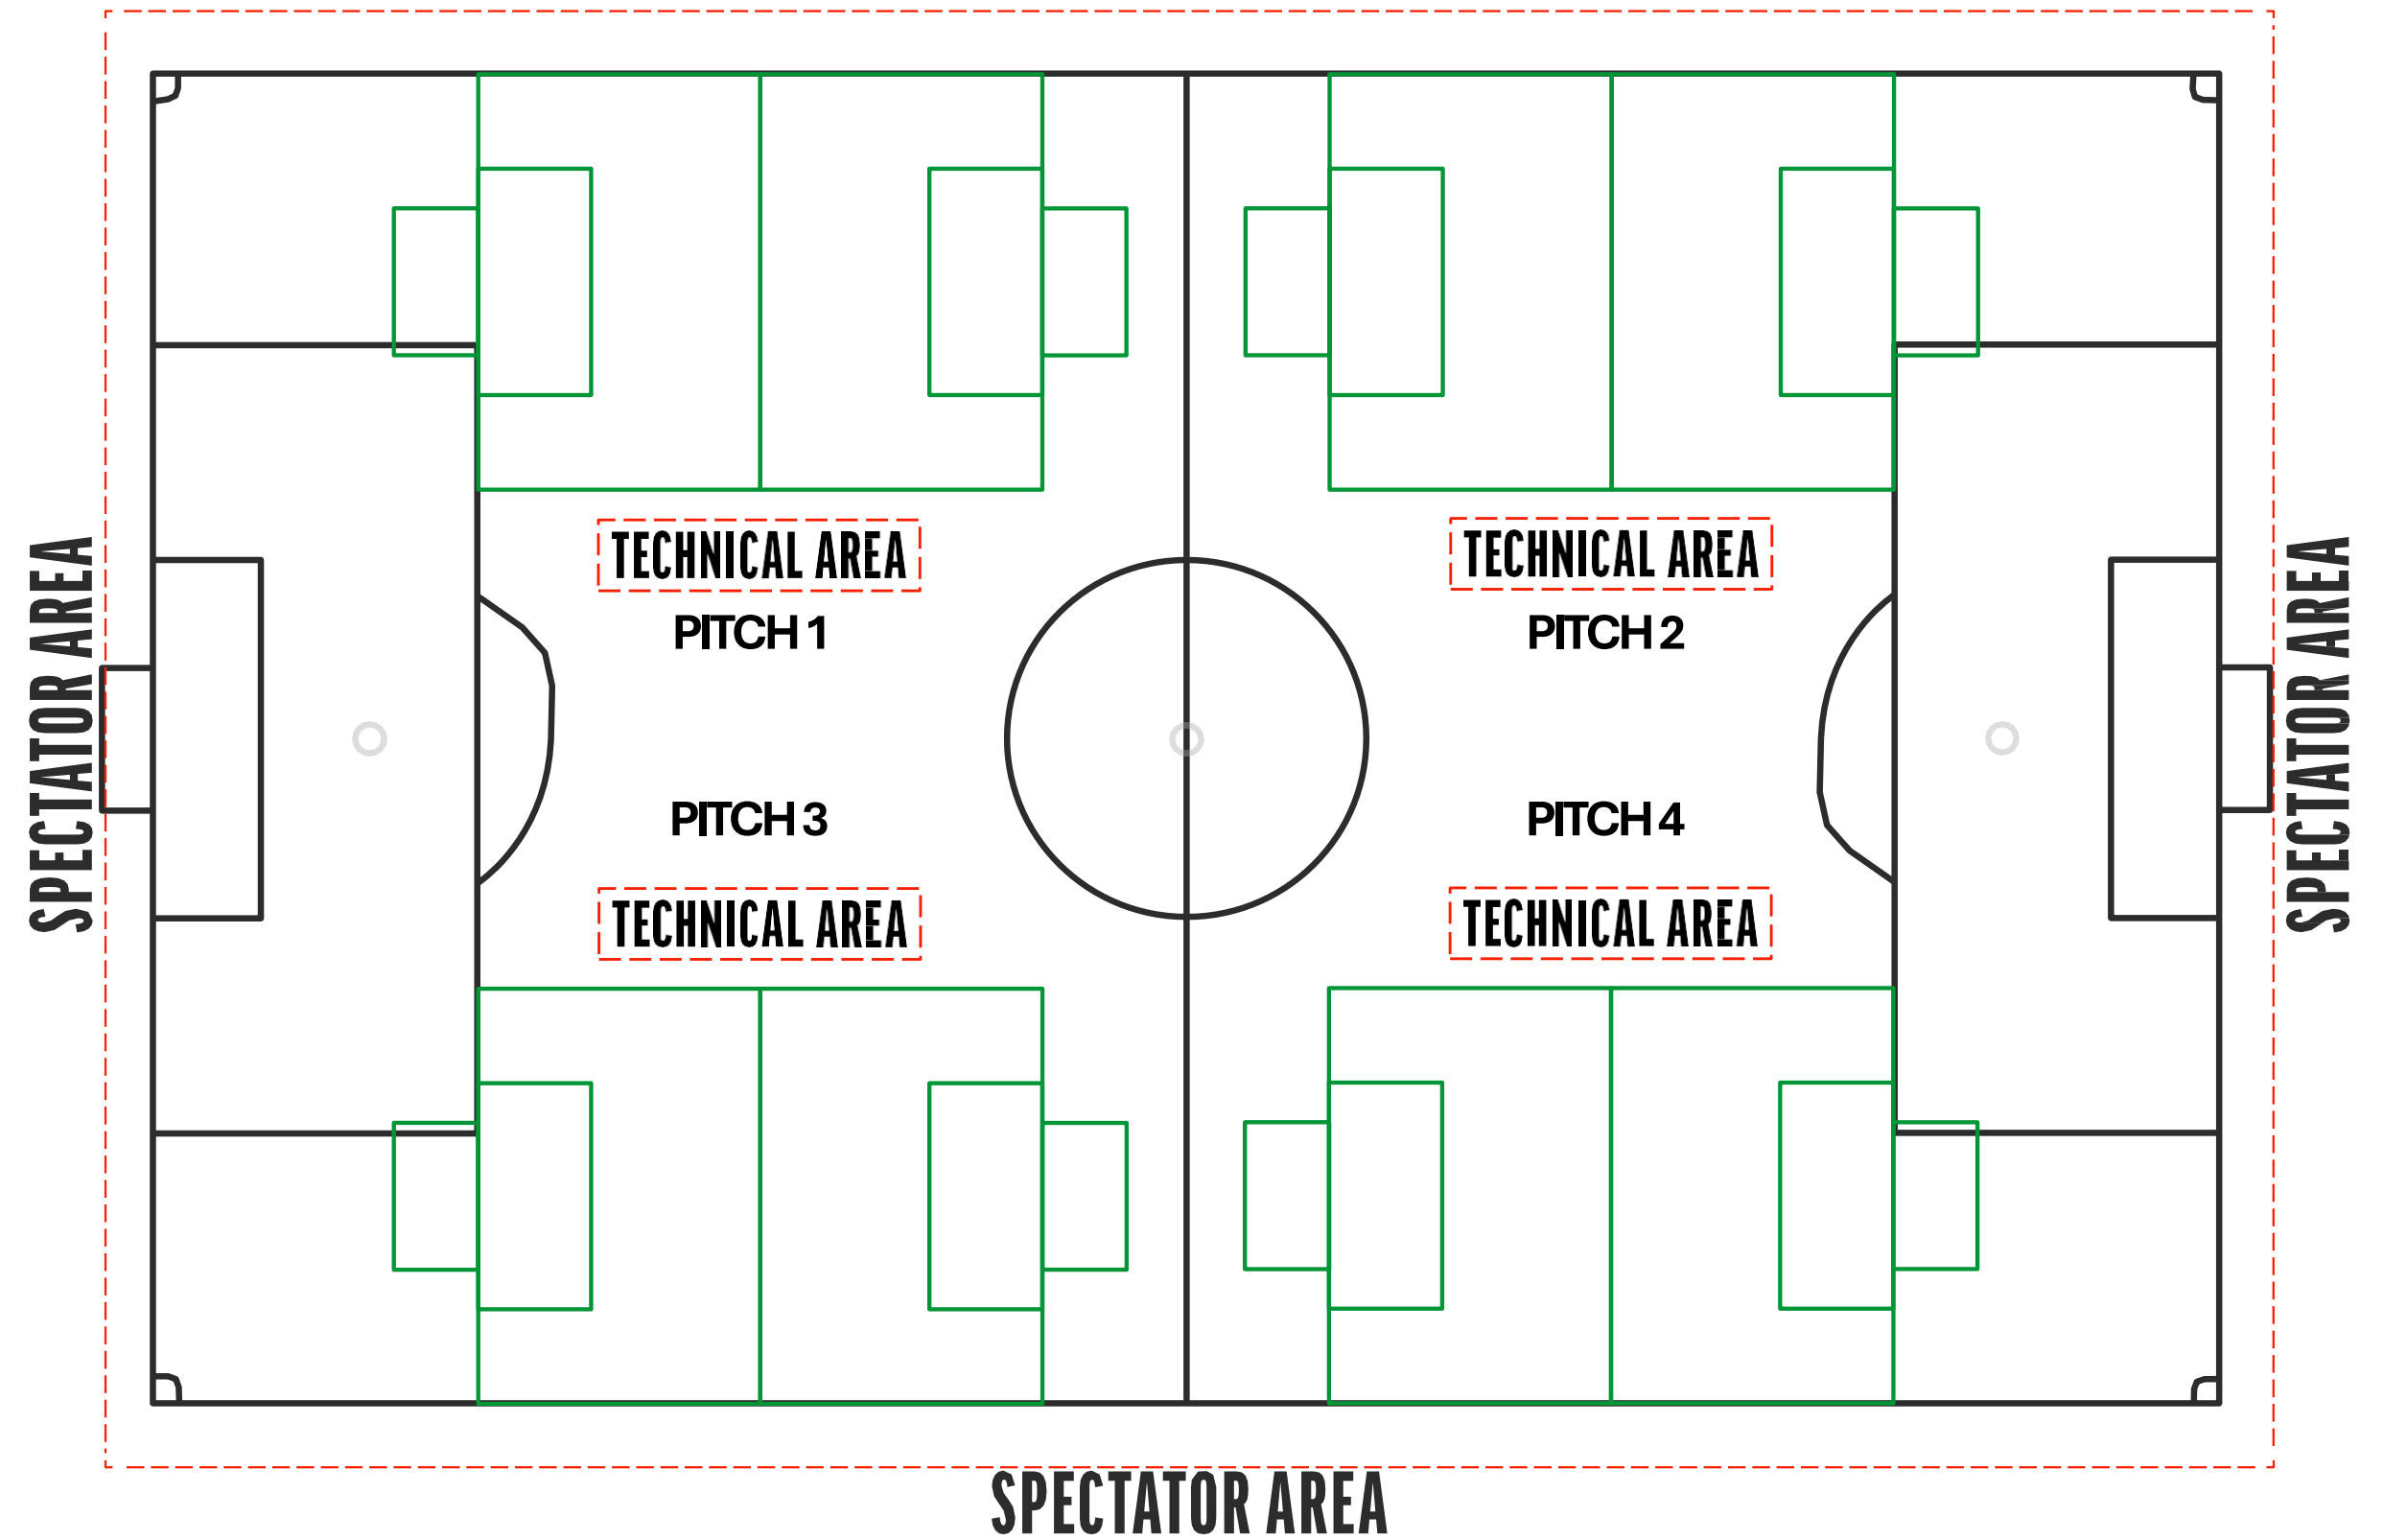

BEHIND THE LINE BARRIER

SPECTATOR AREA

*Pitch diagrams are not to exact size

UNDER 8 & 9

5 V 5

Pitch size : 35x25 yards

Goal size : 8x4ft

Goal area: 7x12 yards

8 team set-up

Example 5

BEHIND THE LINE BARRIER

SPECTATOR AREA

*Pitch diagrams are not to exact size

UNDER 8 & 9

5 V 5

Pitch size : 35x25 yards

Goal size : 8x4ft

Goal area: 7x12 yards

4 team set-up

Example 6

BEHIND THE LINE BARRIER

NO SPECTATORS ALLOWED

NO SPECTATORS ALLOWED

*Pitch diagrams are not to exact size

Pitch size : 44x40 yards

Goal size : 12x6ft

Goal area: 10x15 yards

4 team set-up

Example 1

BEHIND THE LINE BARRIER

*Pitch diagrams are not to exact size

UNDER 10 & 11 7 V 7