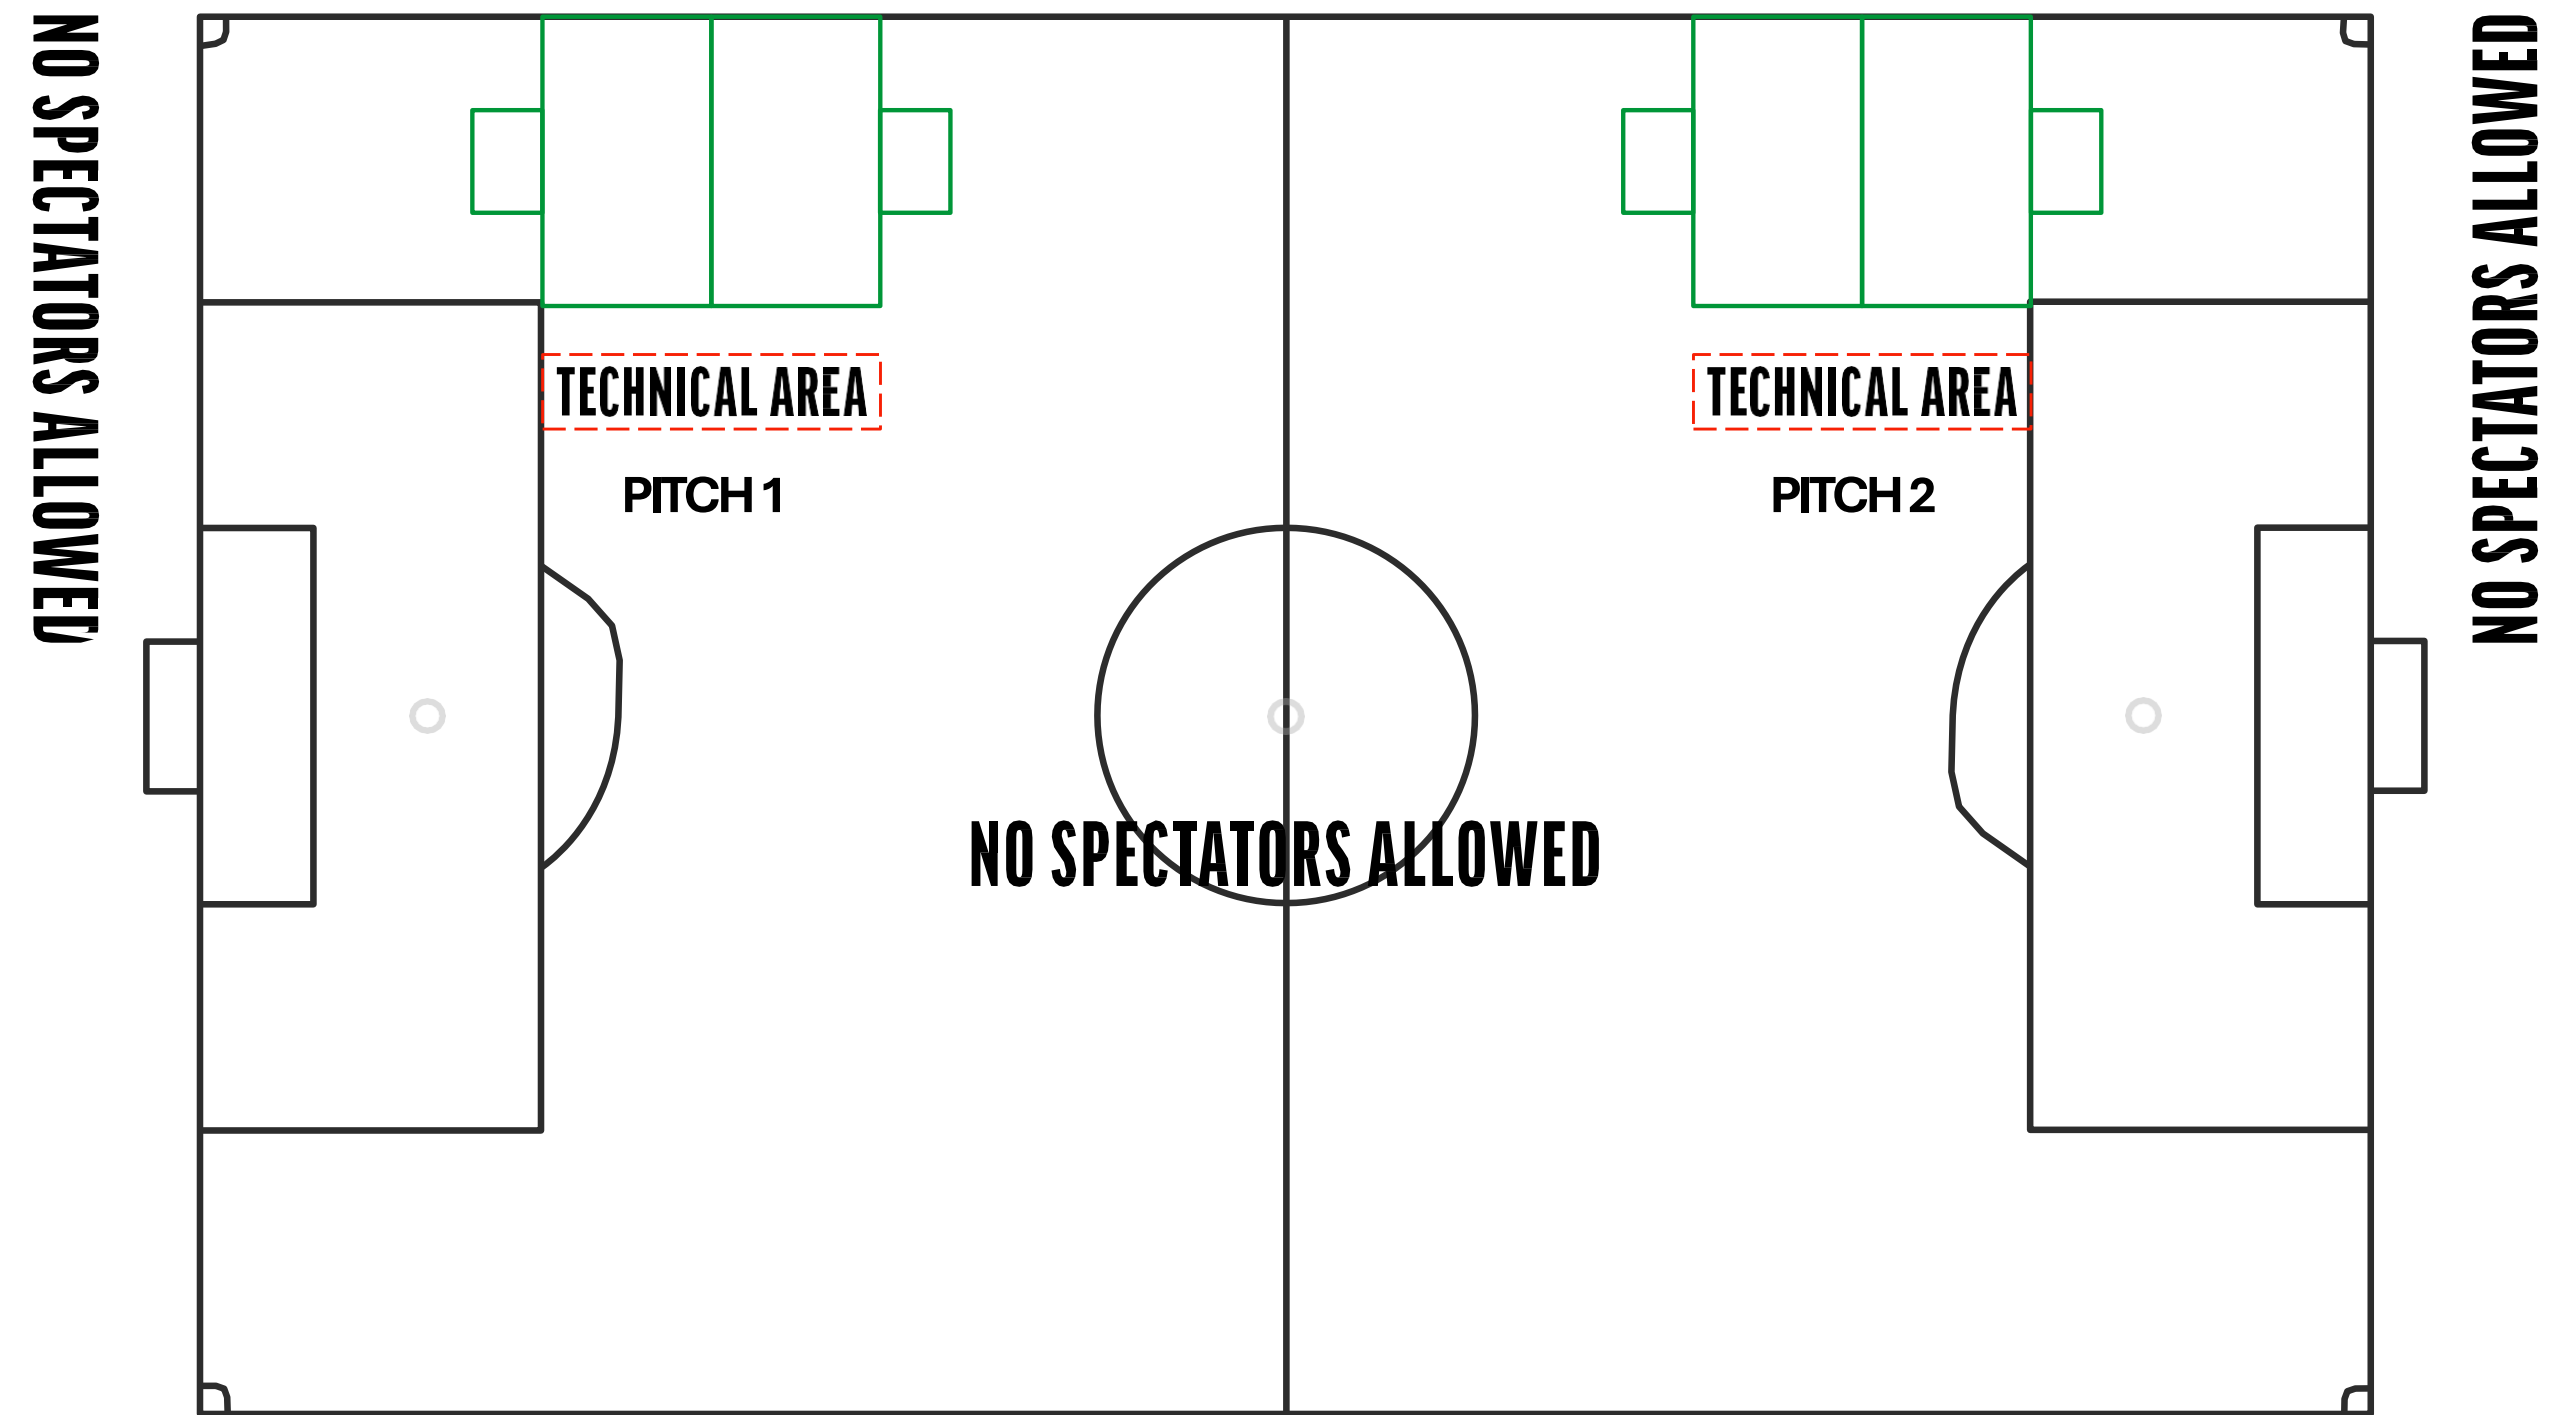

Pitch size : 28x20 yards

Goal size : Height (min 3ft max 4ft)
Width (min 4ft max 6ft)

Goal area: none

4 team set-up

Example 5

BEHIND THE LINE BARRIER

SPECTATOR AREA

*Pitch diagrams are not to exact size

UNDER 6 / UNDER 7

4 V 4 NO GOALKEEPERS

Pitch size : 28x20 yards

Goal size : Height (min 3ft max 4ft)
Width (min 4ft max 6ft)

Goal area: none

4 team set-up

Example 6

BEHIND THE LINE BARRIER

SPECTATOR AREA

*Pitch diagrams are not to exact size

UNDER 6 / UNDER 7

4 V 4 NO GOALKEEPERS

Pitch size : 28x20 yards

Goal size : Height (min 3ft max 4ft)
Width (min 4ft max 6ft)

Goal area: none

2 team set-up