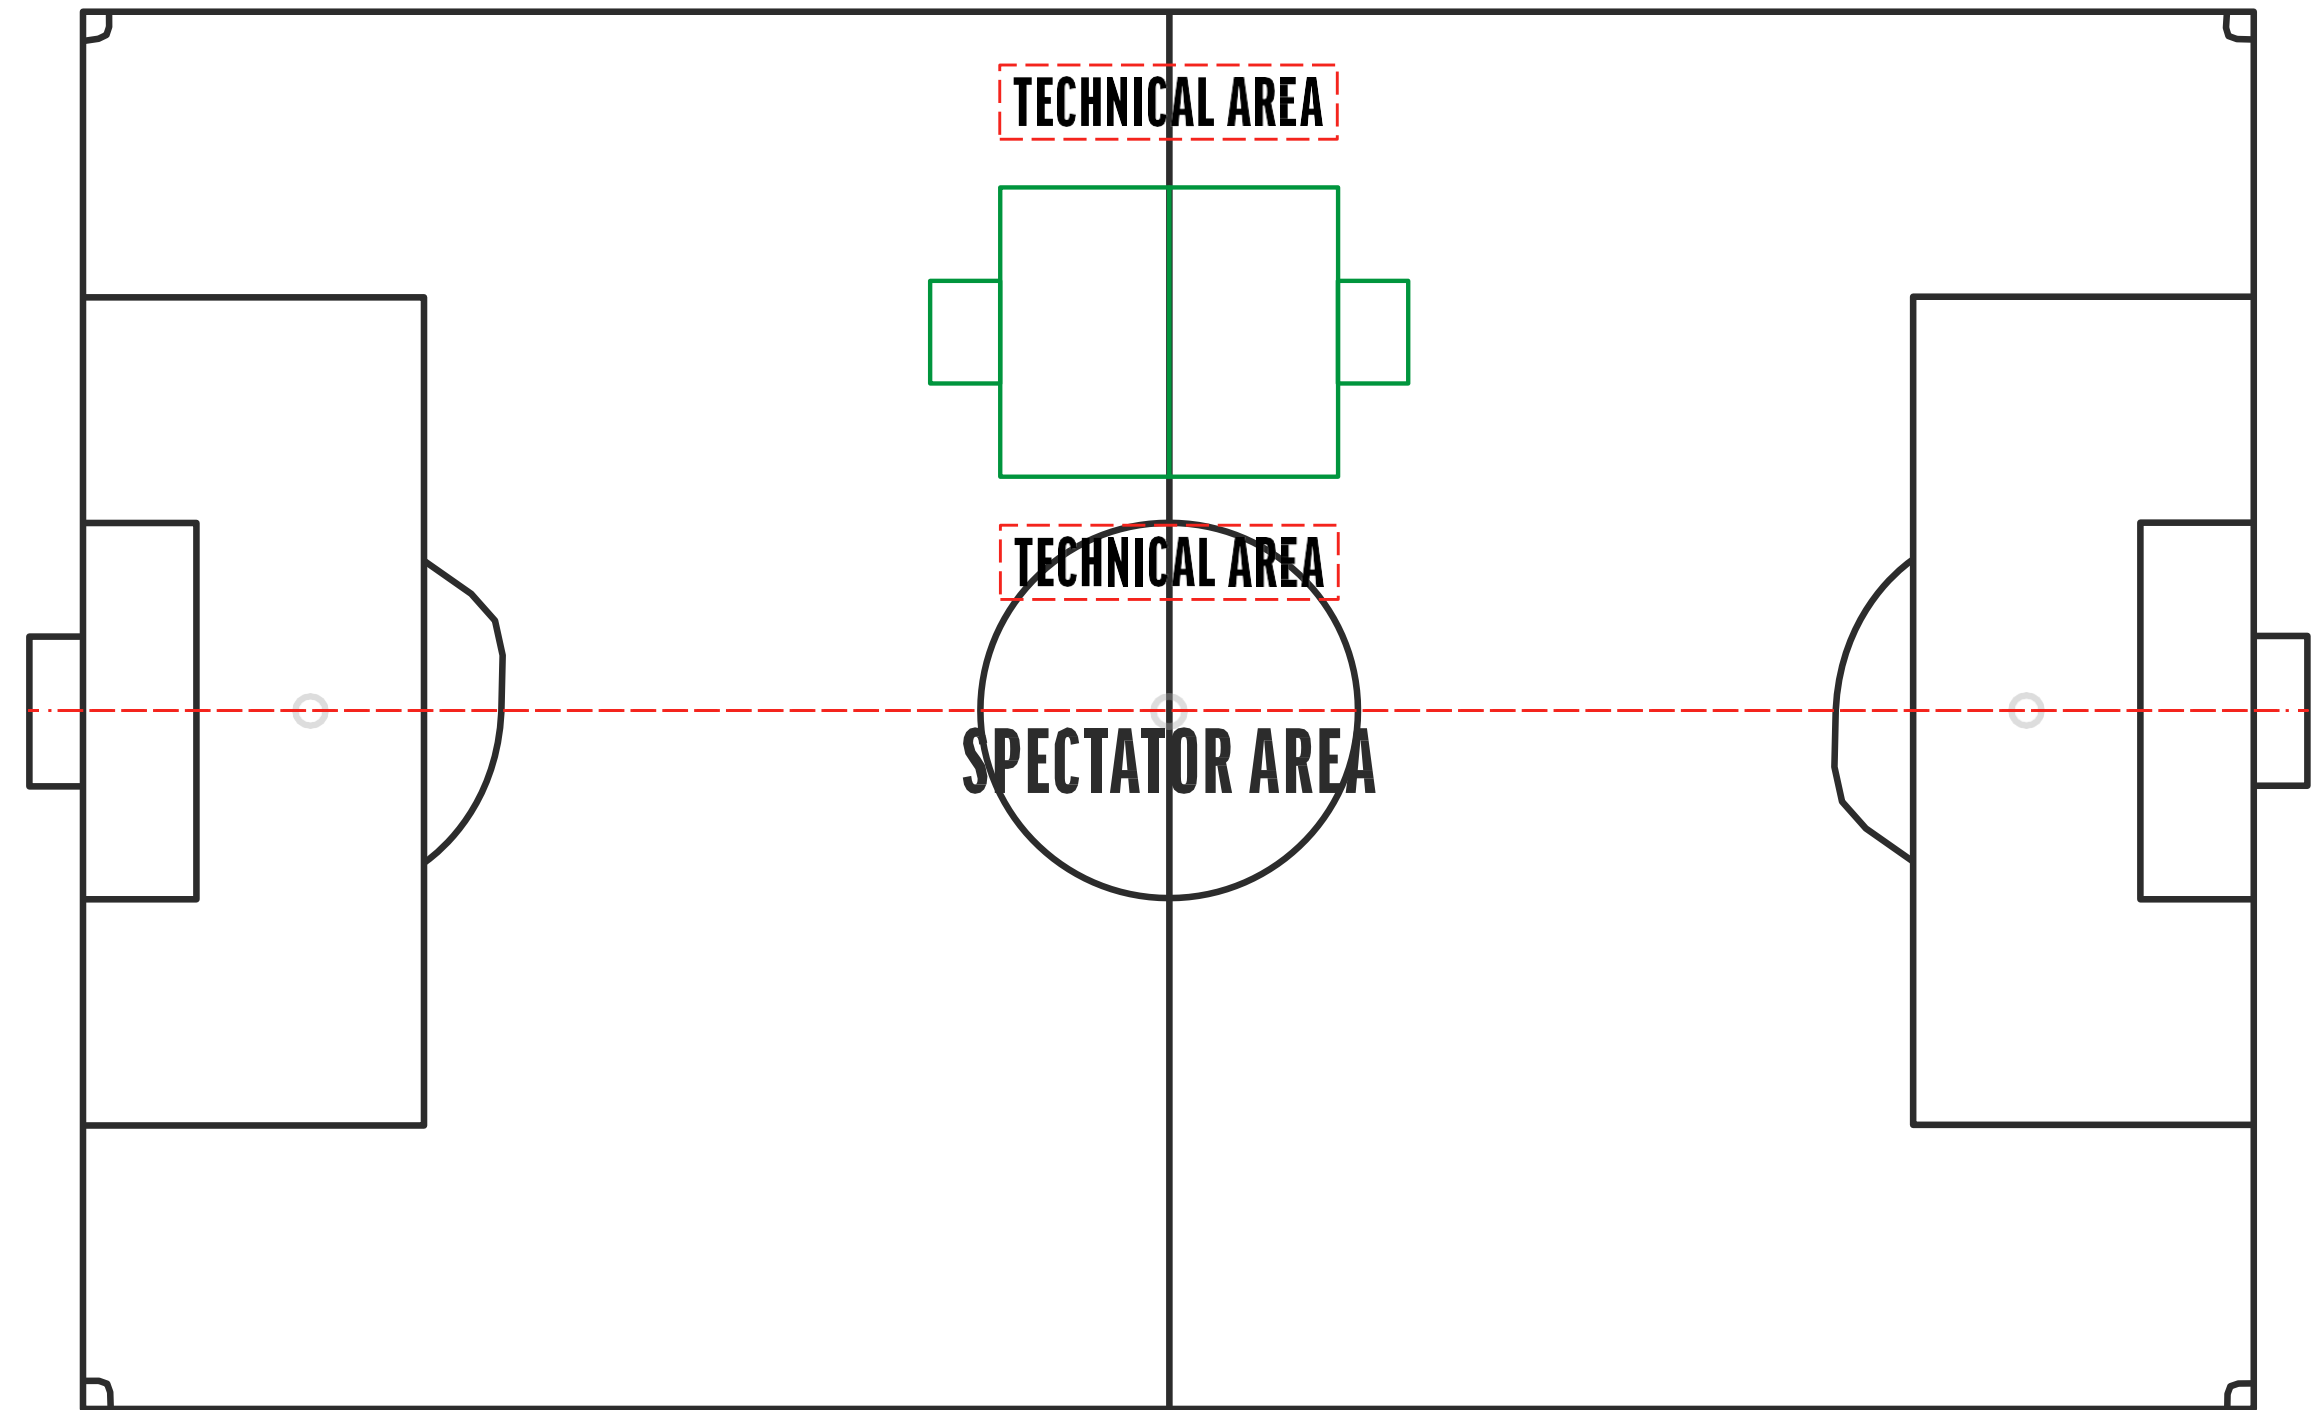

Example 7

BEHIND THE LINE BARRIER

SPECTATOR AREA

NO SPECTATORS ALLOWED

NO SPECTATORS ALLOWED

*Pitch diagrams are not to exact size

UNDER 6 / UNDER 7

4 V 4 NO GOALKEEPERS

Pitch size : 28x20 yards

Goal size : Height (min 3ft max 4ft)
Width (min 4ft max 6ft)

Goal area: none

2 team set-up

Example 8

BEHIND THE LINE BARRIER

SPECTATOR AREA

NO SPECTATORS ALLOWED

Goal size : 8x4ft

Goal area: 7x12 yards

4 team set-up

Example 1

BEHIND THE LINE BARRIER

SPECTATOR AREA

*Pitch diagrams are not to exact size

UNDER 8 & 9

5 V 5

Pitch size : 35x25 yards

Goal size : 8x4ft

Goal area: 7x12 yards

4 team set-up

Example 2

BEHIND THE LINE BARRIER

SPECTATOR AREA