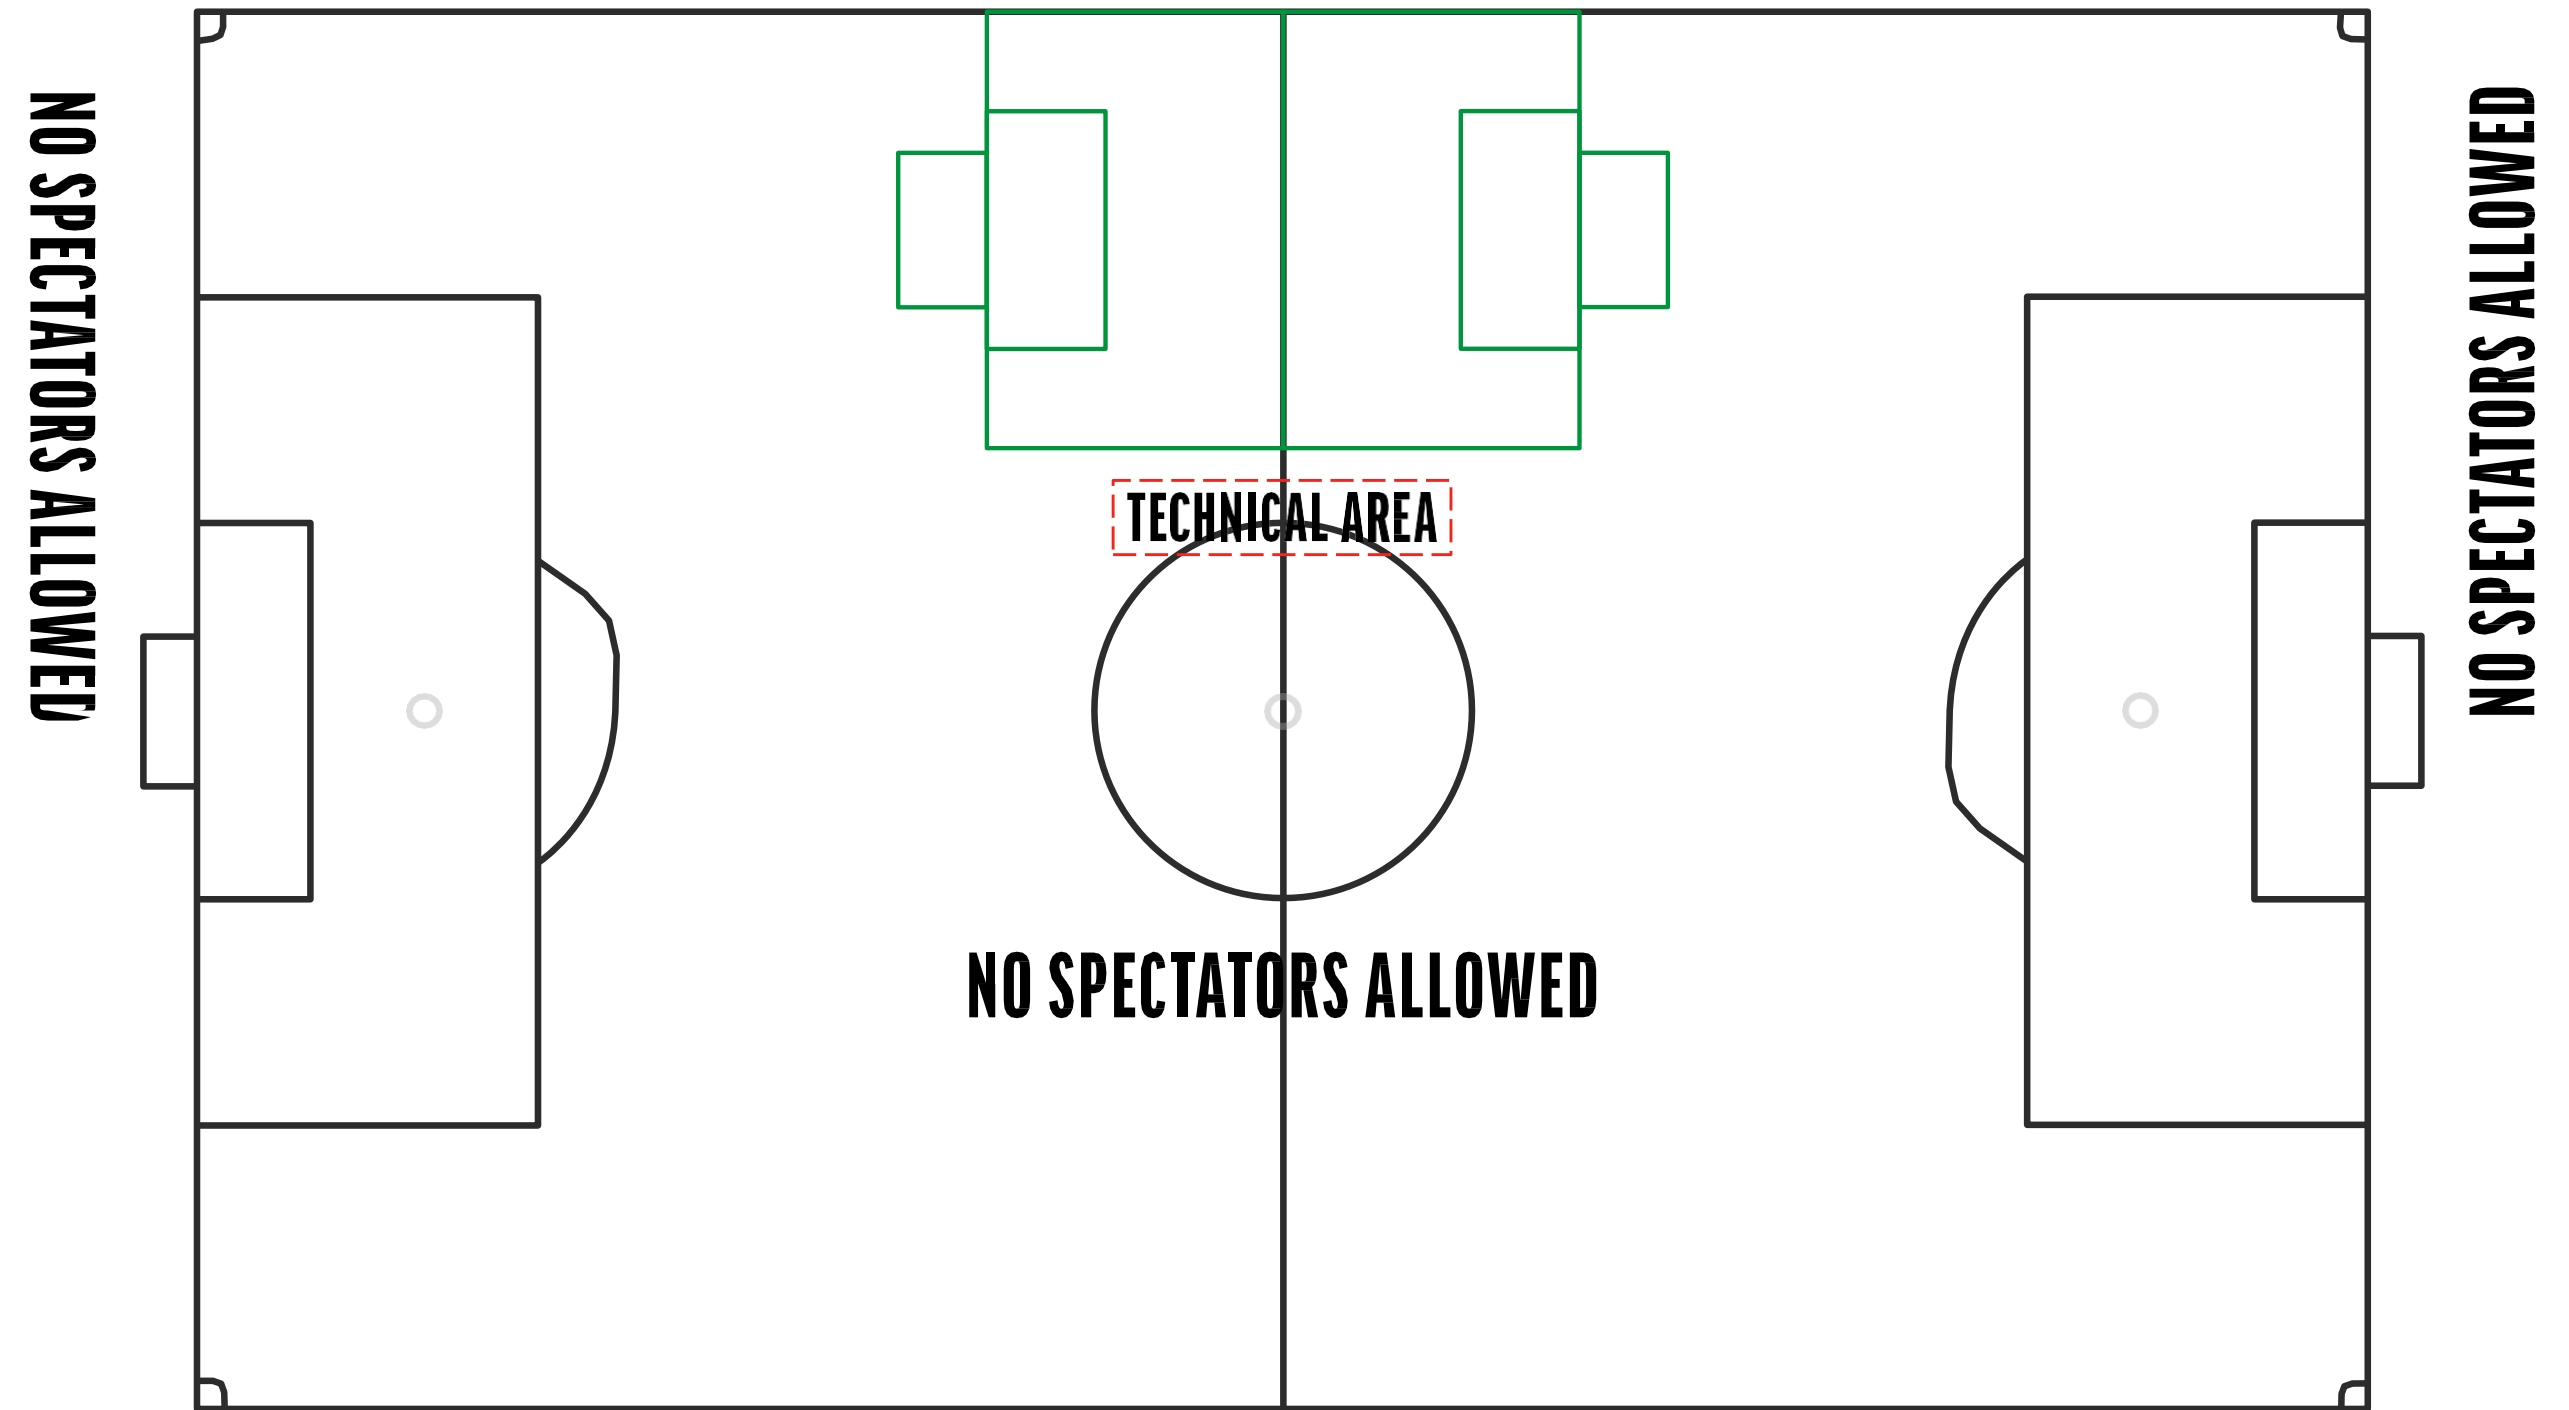

Goal size : 8x4ft

Goal area: 7x12 yards

4 team set-up

Example 6

BEHIND THE LINE BARRIER

NO SPECTATORS ALLOWED

NO SPECTATORS ALLOWED

*Pitch diagrams are not to exact size

UNDER 8 & 9

5 V 5

Pitch size : 35x25 yards

Goal size: 8x4ft

Goal area: 7x12 yards

2 team set-up

Example 7

BEHIND THE LINE BARRIER

SPECTATOR AREA

*Pitch diagrams are not to exact size

UNDER 8 & 9

5 V 5

Pitch size : 35x25 yards

Goal size : 8x4ft

Goal area: 7x12 yards

2 team set-up

Example 8

BEHIND THE LINE BARRIER

SPECTATOR AREA

*Pitch diagrams are not to exact size

UNDER 10 & UNDER 11

PITCH SET-UP EXAMPLES

7V7

UNDER 10 & 11 7 V 7