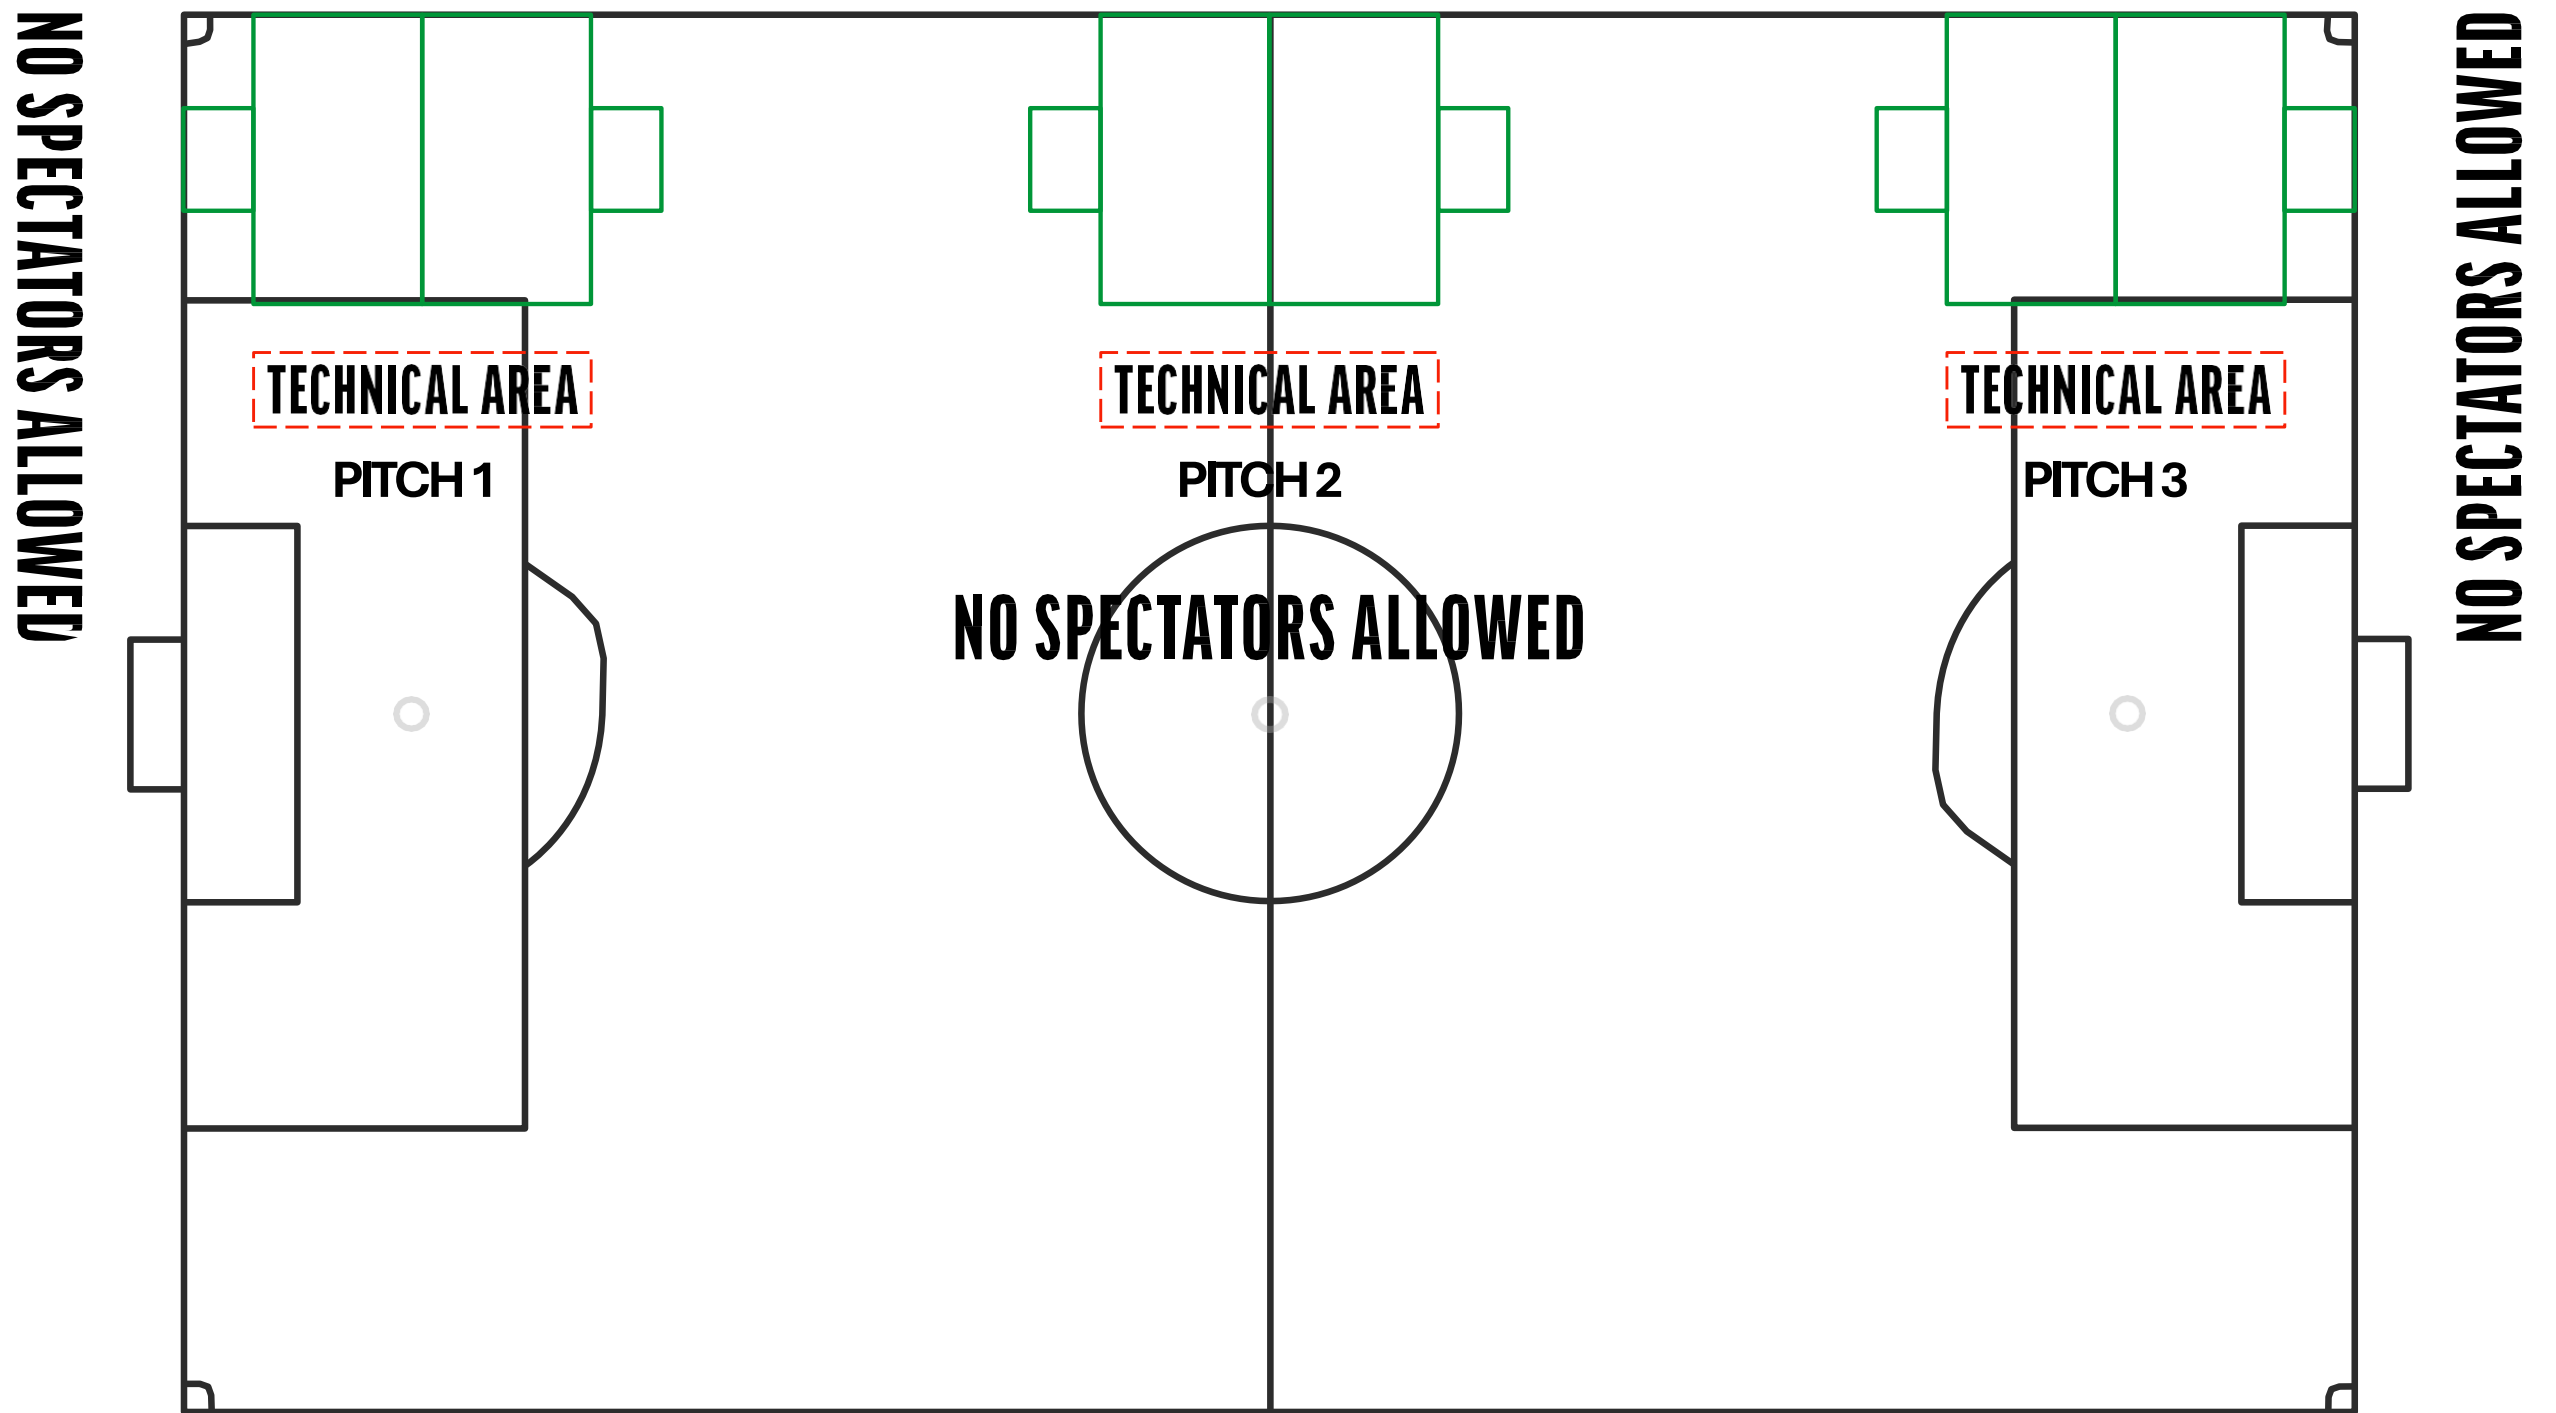

SPECTATOR AREA

*Pitch diagrams are not to exact size

UNDER 6 / UNDER 7

4 V 4 NO GOALKEEPERS

Pitch size : 28x20 yards

Goal size : Height (min 3ft max 4ft)
Width (min 4ft max 6ft)

Goal area: none

8 team set-up

Example 3

BEHIND THE LINE BARRIER

SPECTATOR AREA

*Pitch diagrams are not to exact size

UNDER 6 / UNDER 7

4 V 4 NO GOALKEEPERS

Pitch size : 28x20 yards

Goal size : Height (min 3ft max 4ft)
Width (min 4ft max 6ft)

Goal area: none

6 team set-up

Example 4

BEHIND THE LINE BARRIER

SPECTATOR AREA

*Pitch diagrams are not to exact size

UNDER 6 / UNDER 7

4 V 4 NO GOALKEEPERS

Pitch size : 28x20 yards

Goal size : Height (min 3ft max 4ft)
Width (min 4ft max 6ft)

Goal area: none

4 team set-up

Example 5

BEHIND THE LINE BARRIER

SPECTATOR AREA

*Pitch diagrams are not to exact size