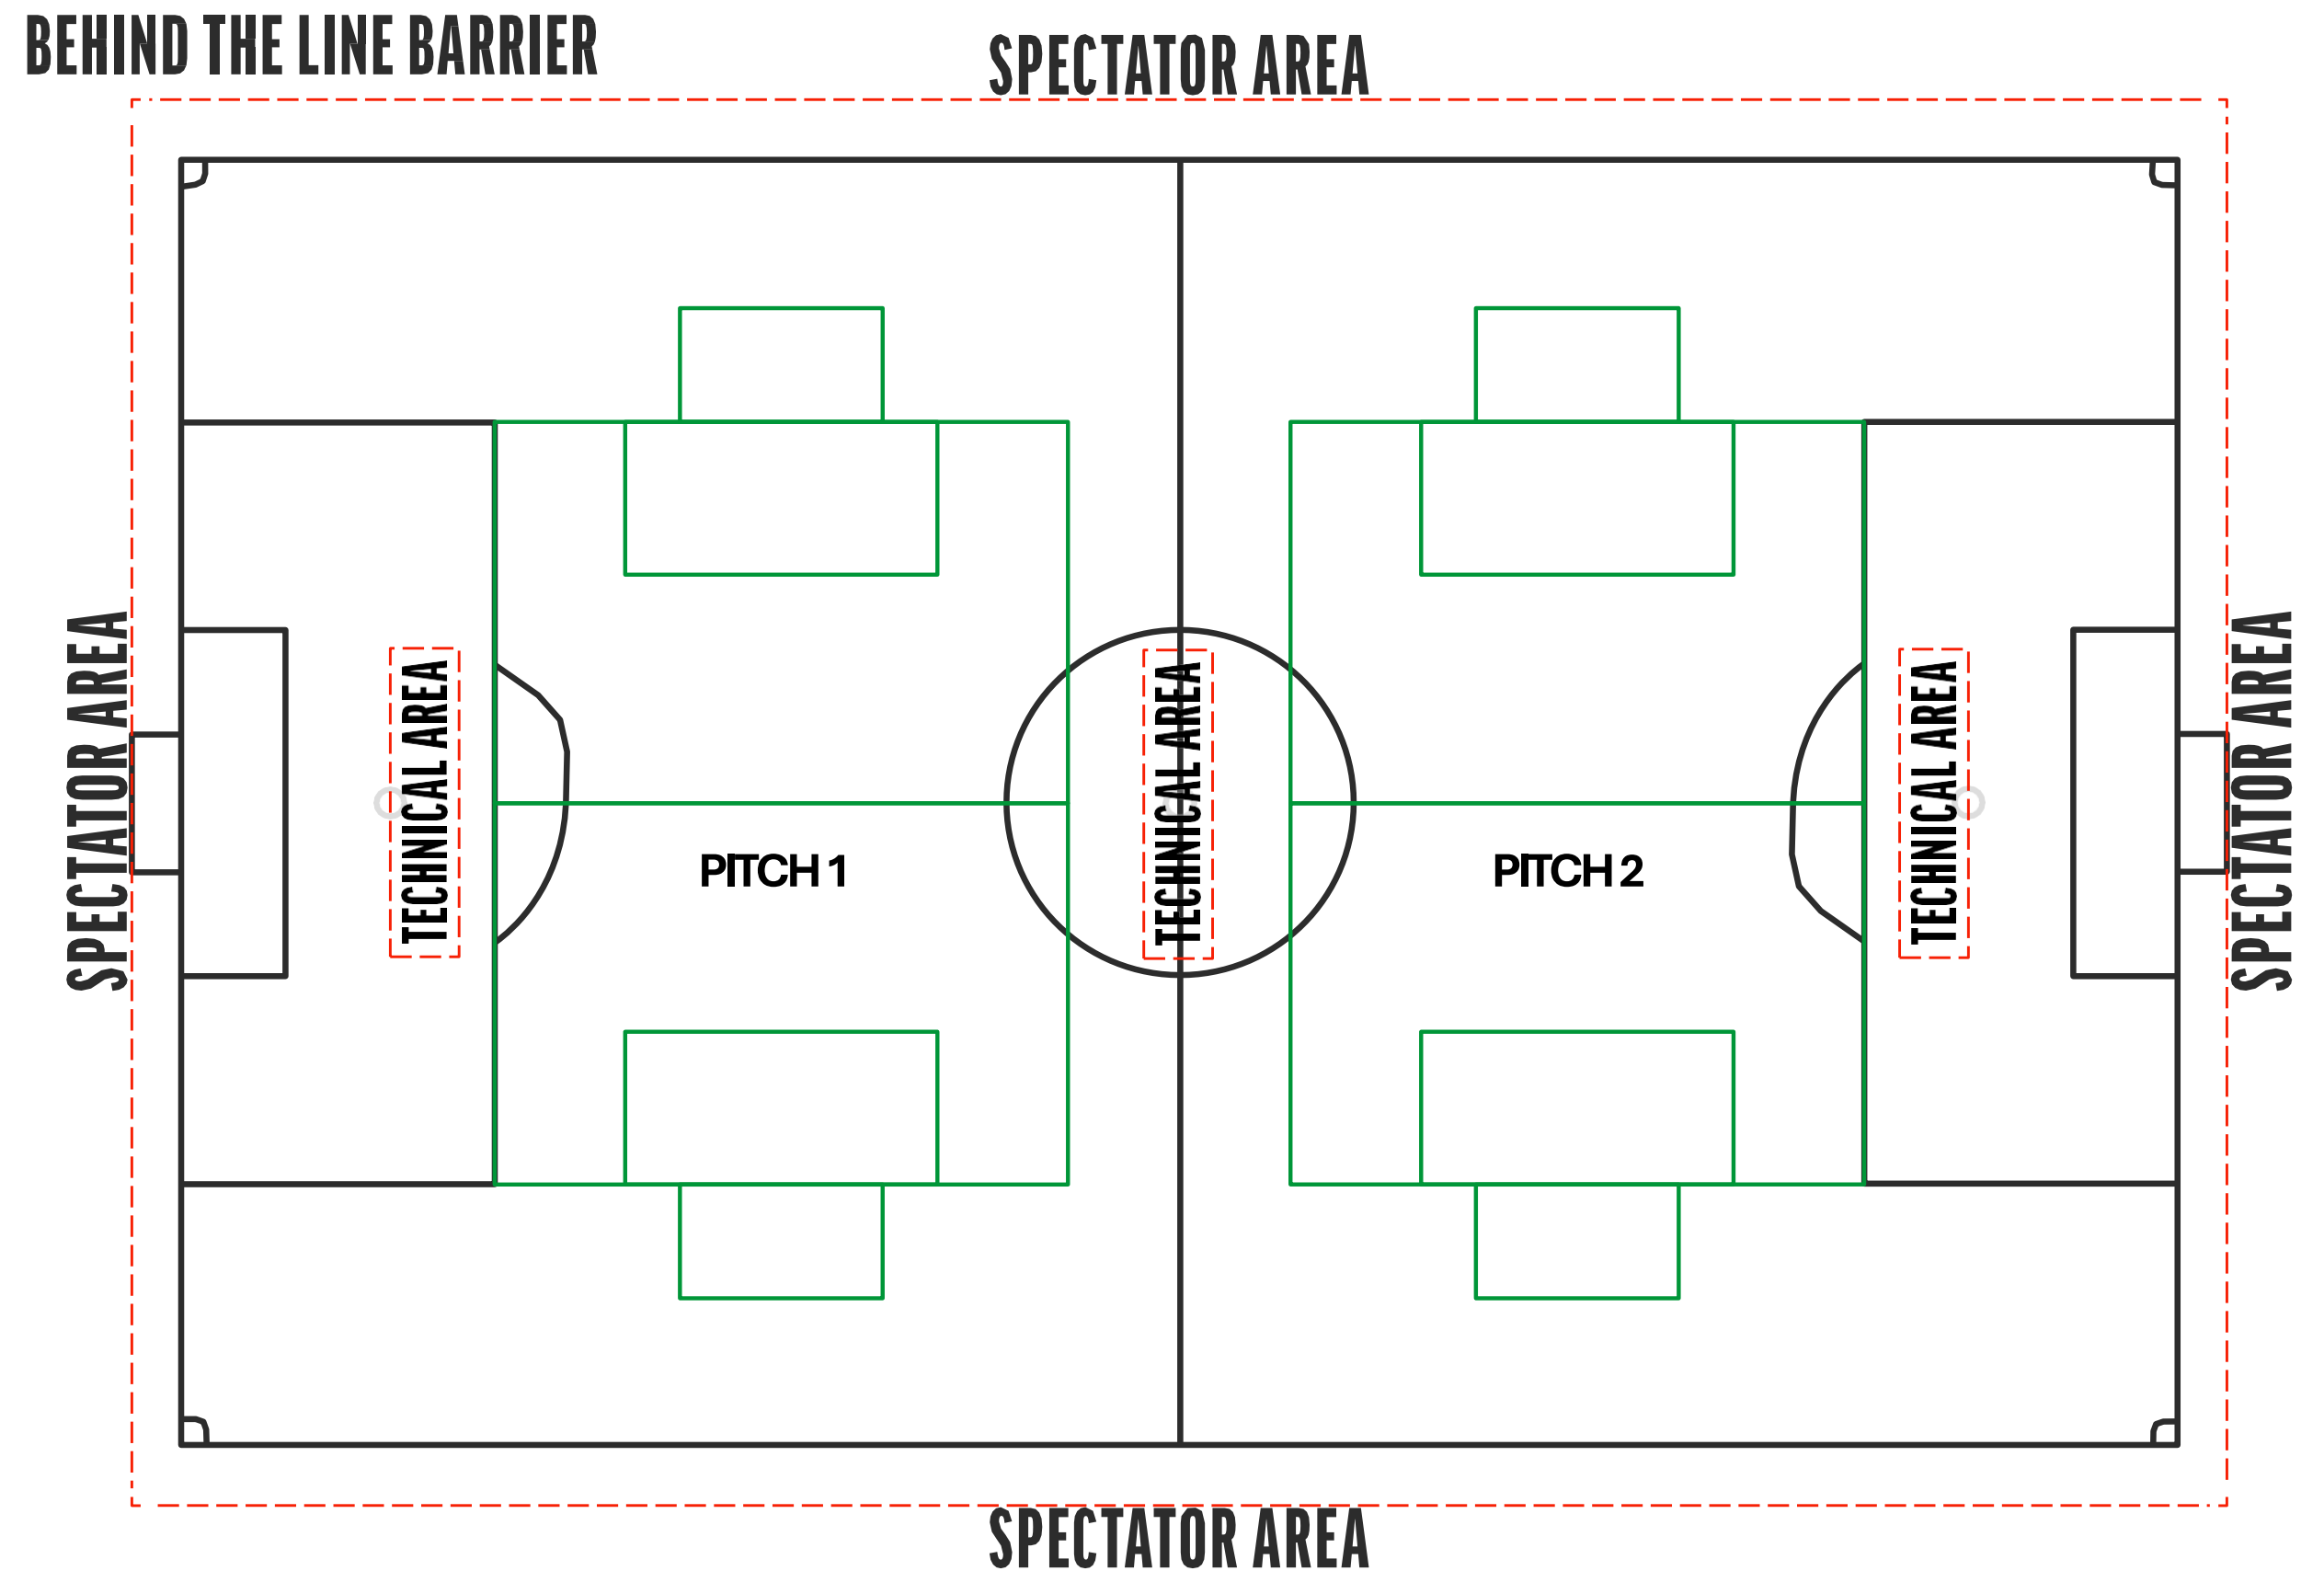

Example 8

BEHIND THE LINE BARRIER

SPECTATOR AREA

*Pitch diagrams are not to exact size

UNDER 10 & UNDER 11

PITCH SET-UP EXAMPLES

7V7

UNDER 10 & 11 7 V 7

Pitch size : 44x40 yards

Goal size : 12x6ft

Goal area: 10x15 yards

4 team set-up

Example 1

BEHIND THE LINE BARRIER

*Pitch diagrams are not to exact size

UNDER 10 & 11 7 V 7

Pitch size : 44x40 yards

Goal size : 12x6ft

Goal area: 10x15 yards

4 team set-up

Example 2

*Pitch diagrams are not to exact size

UNDER 10 & 11

7 V 7

Pitch size : 44x40 yards

Goal size : 12x6ft

Goal area: 10x15 yards

2 team set-up

Example 3

BEHIND THE LINE BARRIER

*Pitch diagrams are not to exact size

UNDER 10 & 11