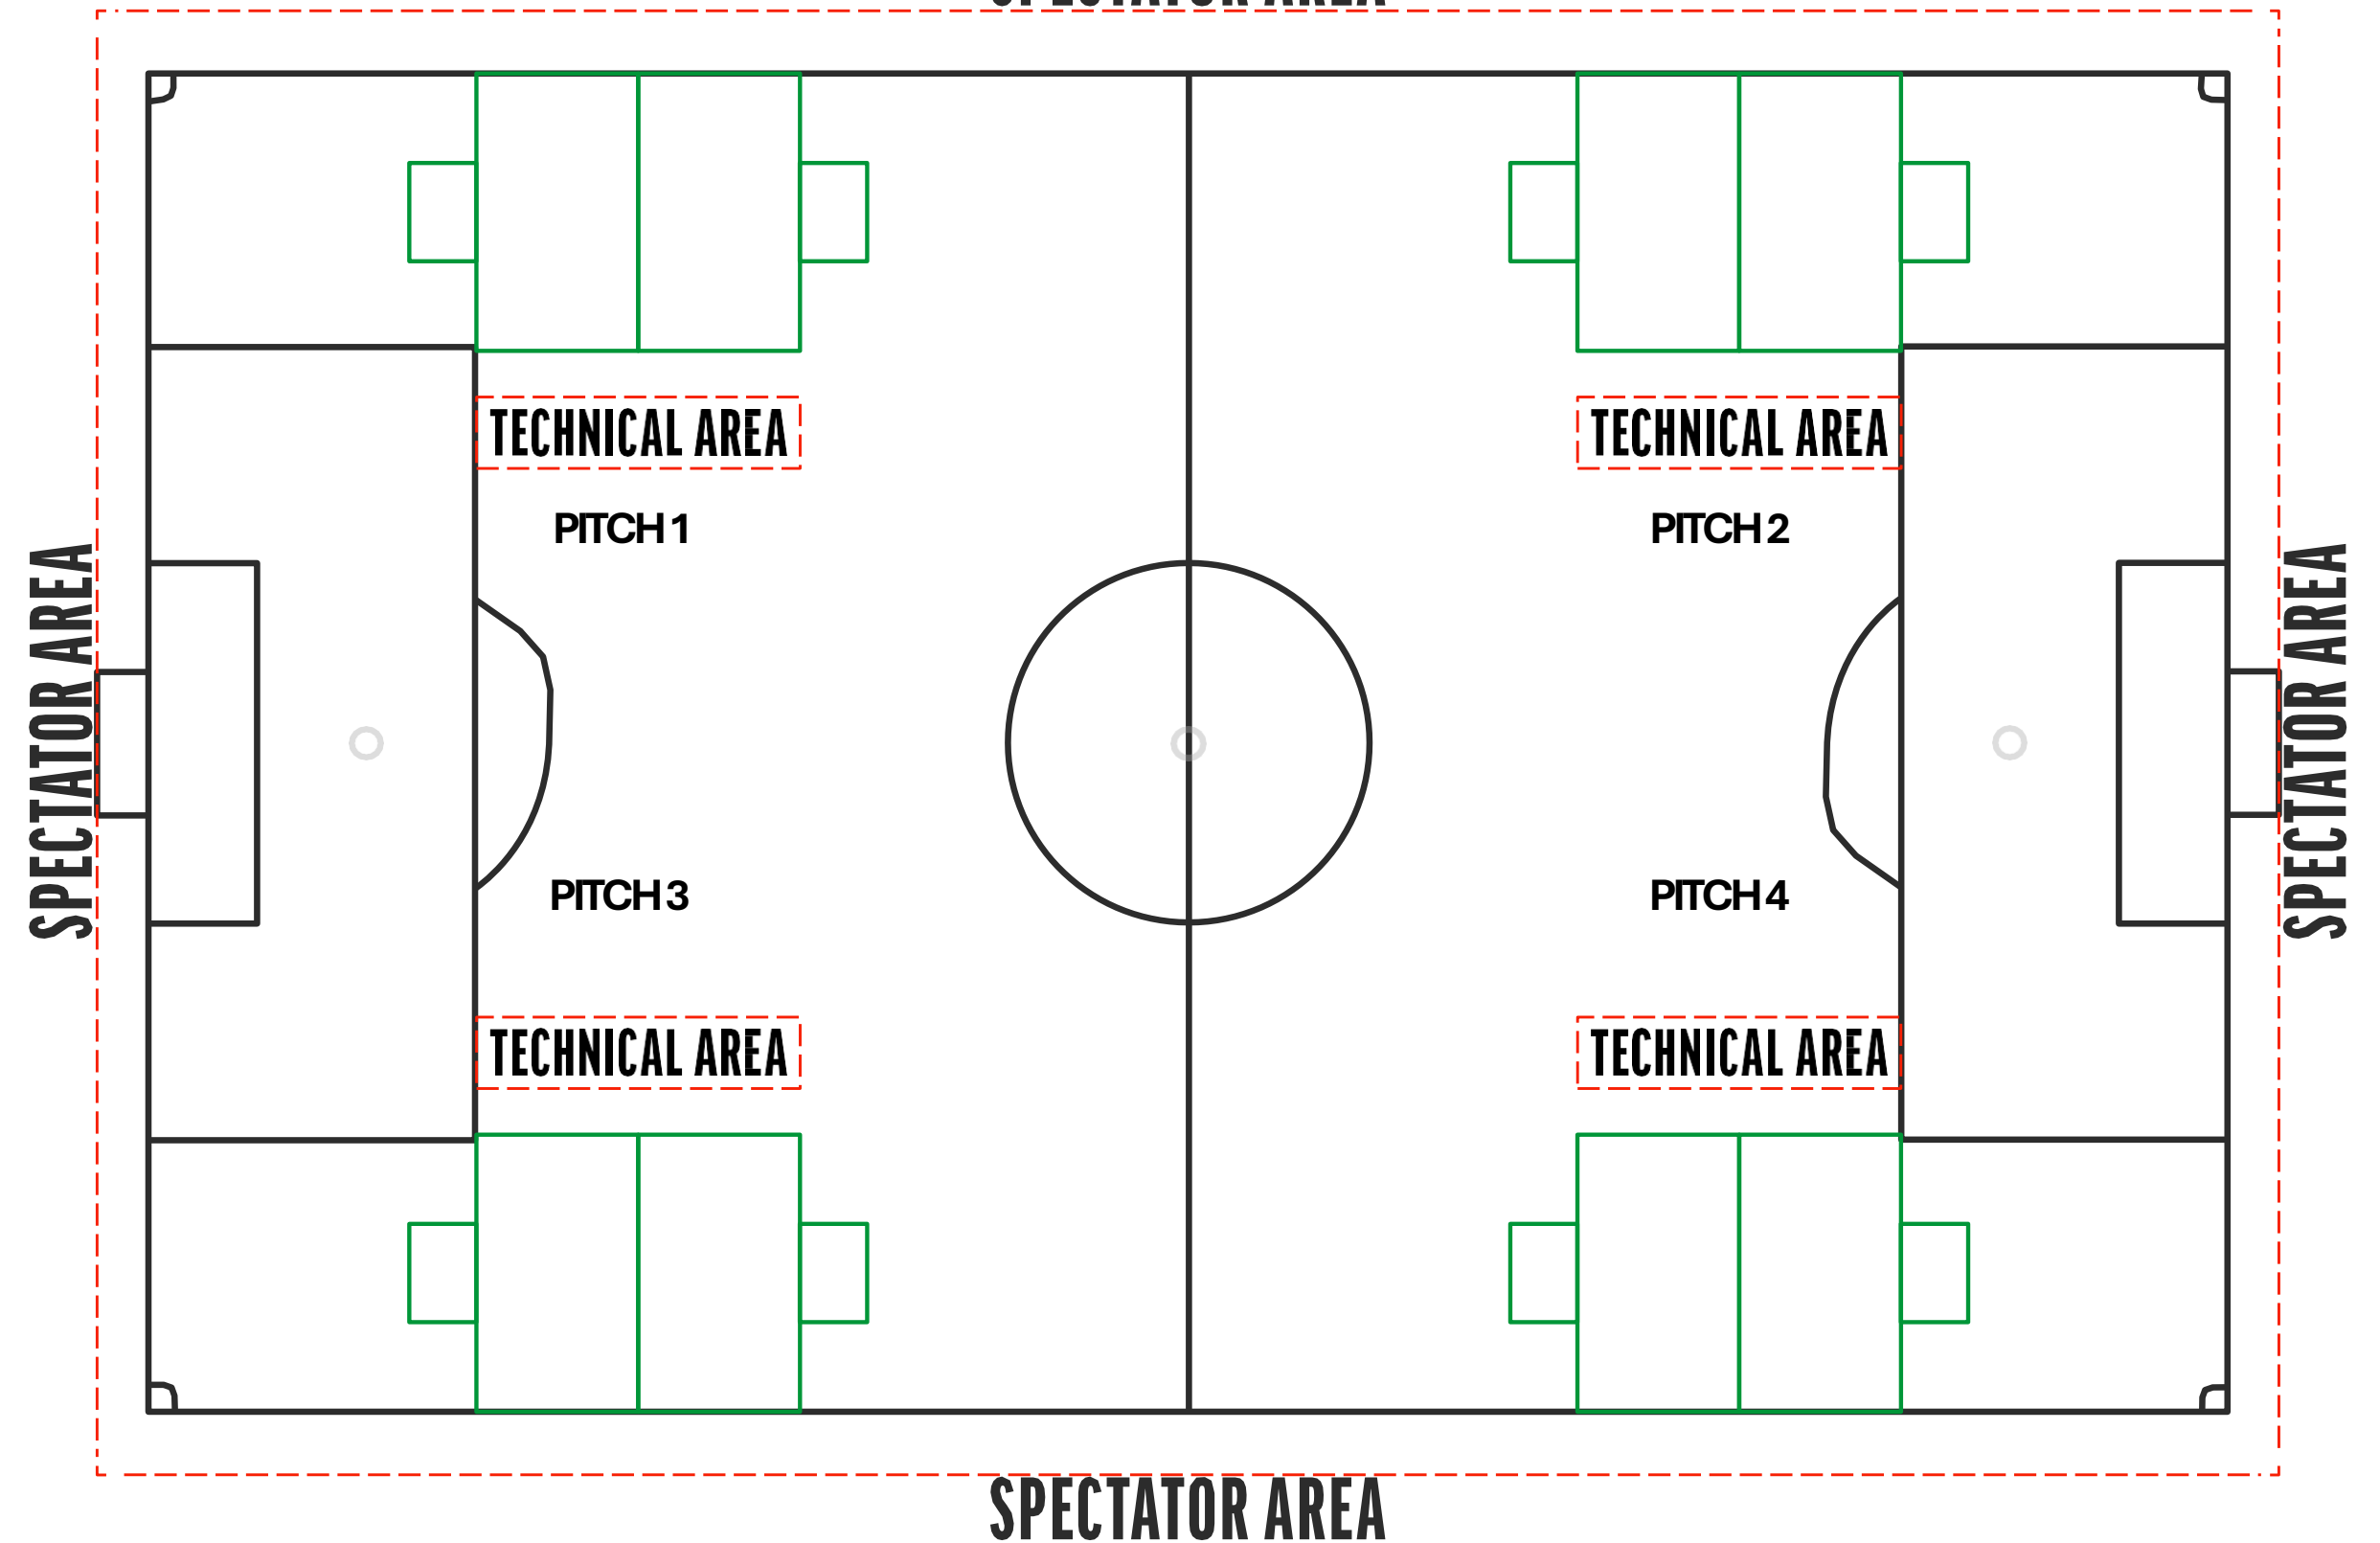

Pitch size : 28x20 yards

Goal size : Height (min 3ft max 4ft)
Width (min 4ft max 6ft)

Goal area: none

16 team set-up

Example 1

BEHIND THE LINE BARRIER

SPECTATOR AREA

*Pitch diagrams are not to exact size

SPECTATOR AREA

*Pitch diagrams are not to exact size

UNDER 6 / UNDER 7

4 V 4 NO GOALKEEPERS

Pitch size : 28x20 yards

Goal size : Height (min 3ft max 4ft)
Width (min 4ft max 6ft)

Goal area: none

8 team set-up

Example 3

BEHIND THE LINE BARRIER

SPECTATOR AREA

*Pitch diagrams are not to exact size

UNDER 6 / UNDER 7

4 V 4 NO GOALKEEPERS

Pitch size : 28x20 yards

Goal size : Height (min 3ft max 4ft)
Width (min 4ft max 6ft)

Goal area: none

6 team set-up

Example 4

BEHIND THE LINE BARRIER

SPECTATOR AREA

*Pitch diagrams are not to exact size

UNDER 6 / UNDER 7

4 V 4 NO GOALKEEPERS