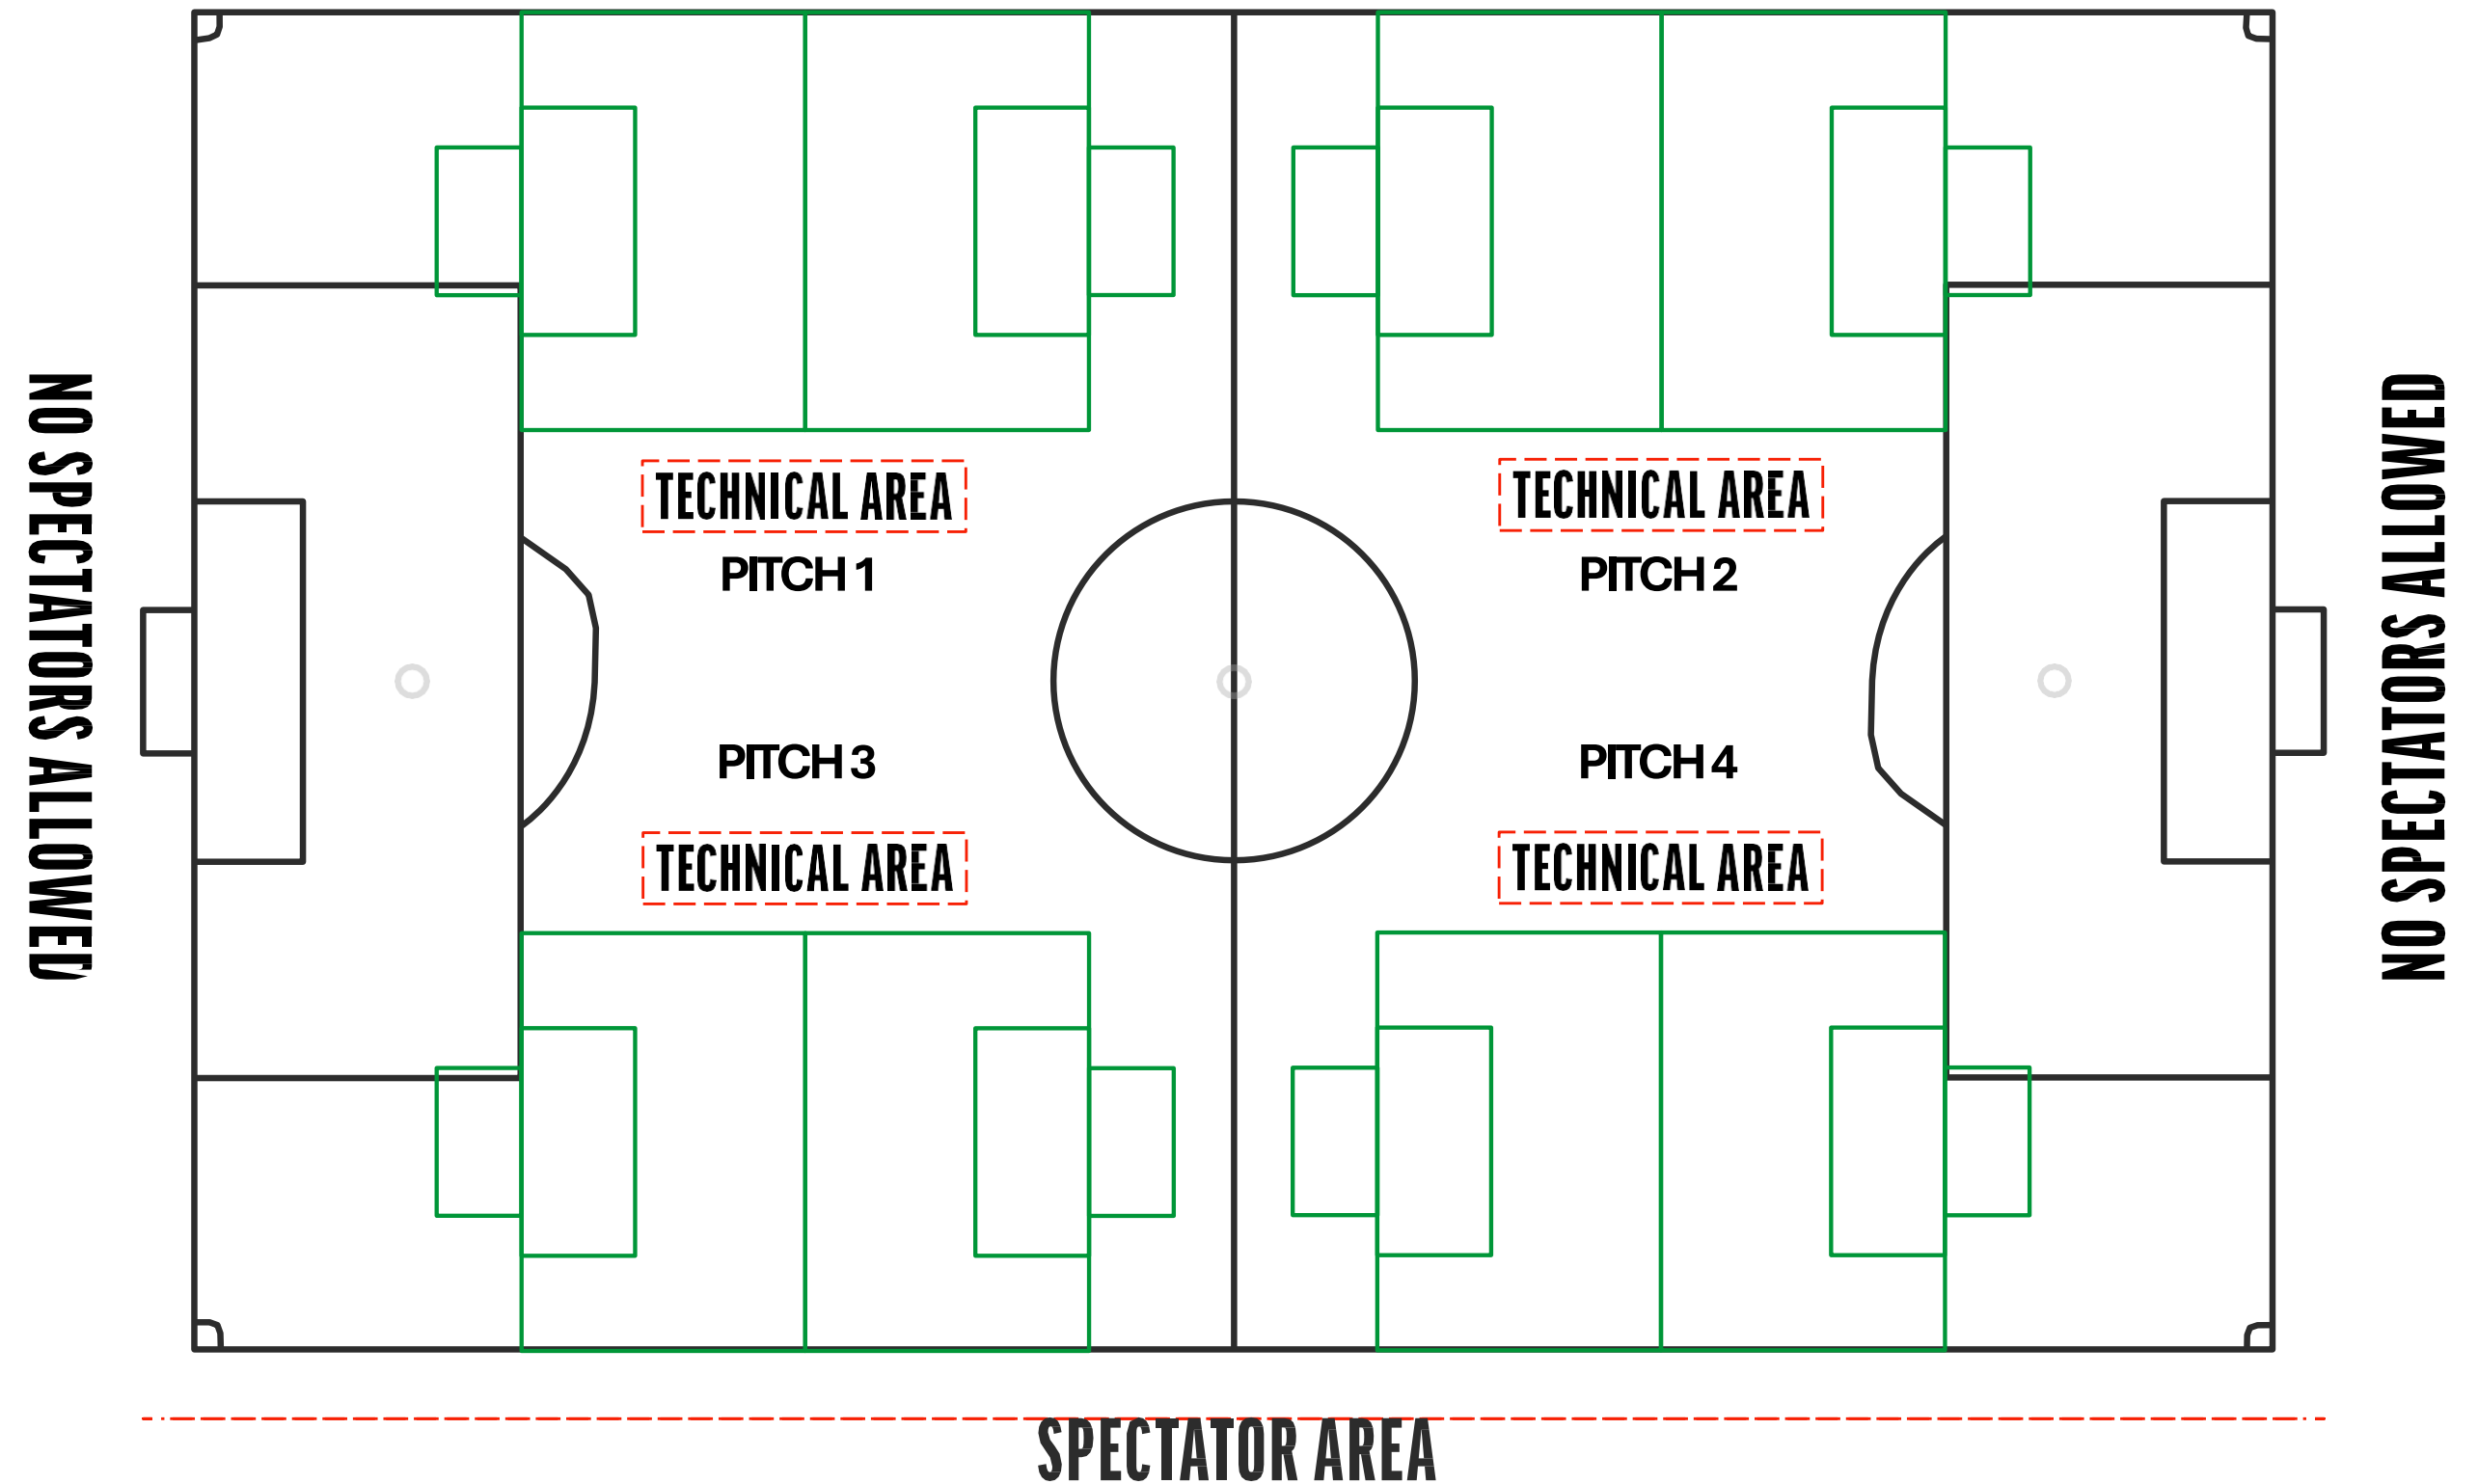

5 V 5

Pitch size : 35x25 yards

Goal size : 8x4ft

Goal area: 7x12 yards

4 team set-up

Example 2

BEHIND THE LINE BARRIER

SPECTATOR AREA

*Pitch diagrams are not to exact size

UNDER 8 & 9

5 V 5

Pitch size : 35x25 yards

Goal size : 8x4ft

Goal area: 7x12 yards

6 team set-up

Example 3

*Pitch diagrams are not to exact size

UNDER 8 & 9

5 V 5

Pitch size : 35x25 yards

Goal size : 8x4ft

Goal area: 7x12 yards

8 team set-up

Example 4

BEHIND THE LINE BARRIER

SPECTATOR AREA

*Pitch diagrams are not to exact size

UNDER 8 & 9

5 V 5

Pitch size : 35x25 yards

Goal size : 8x4ft

Goal area: 7x12 yards