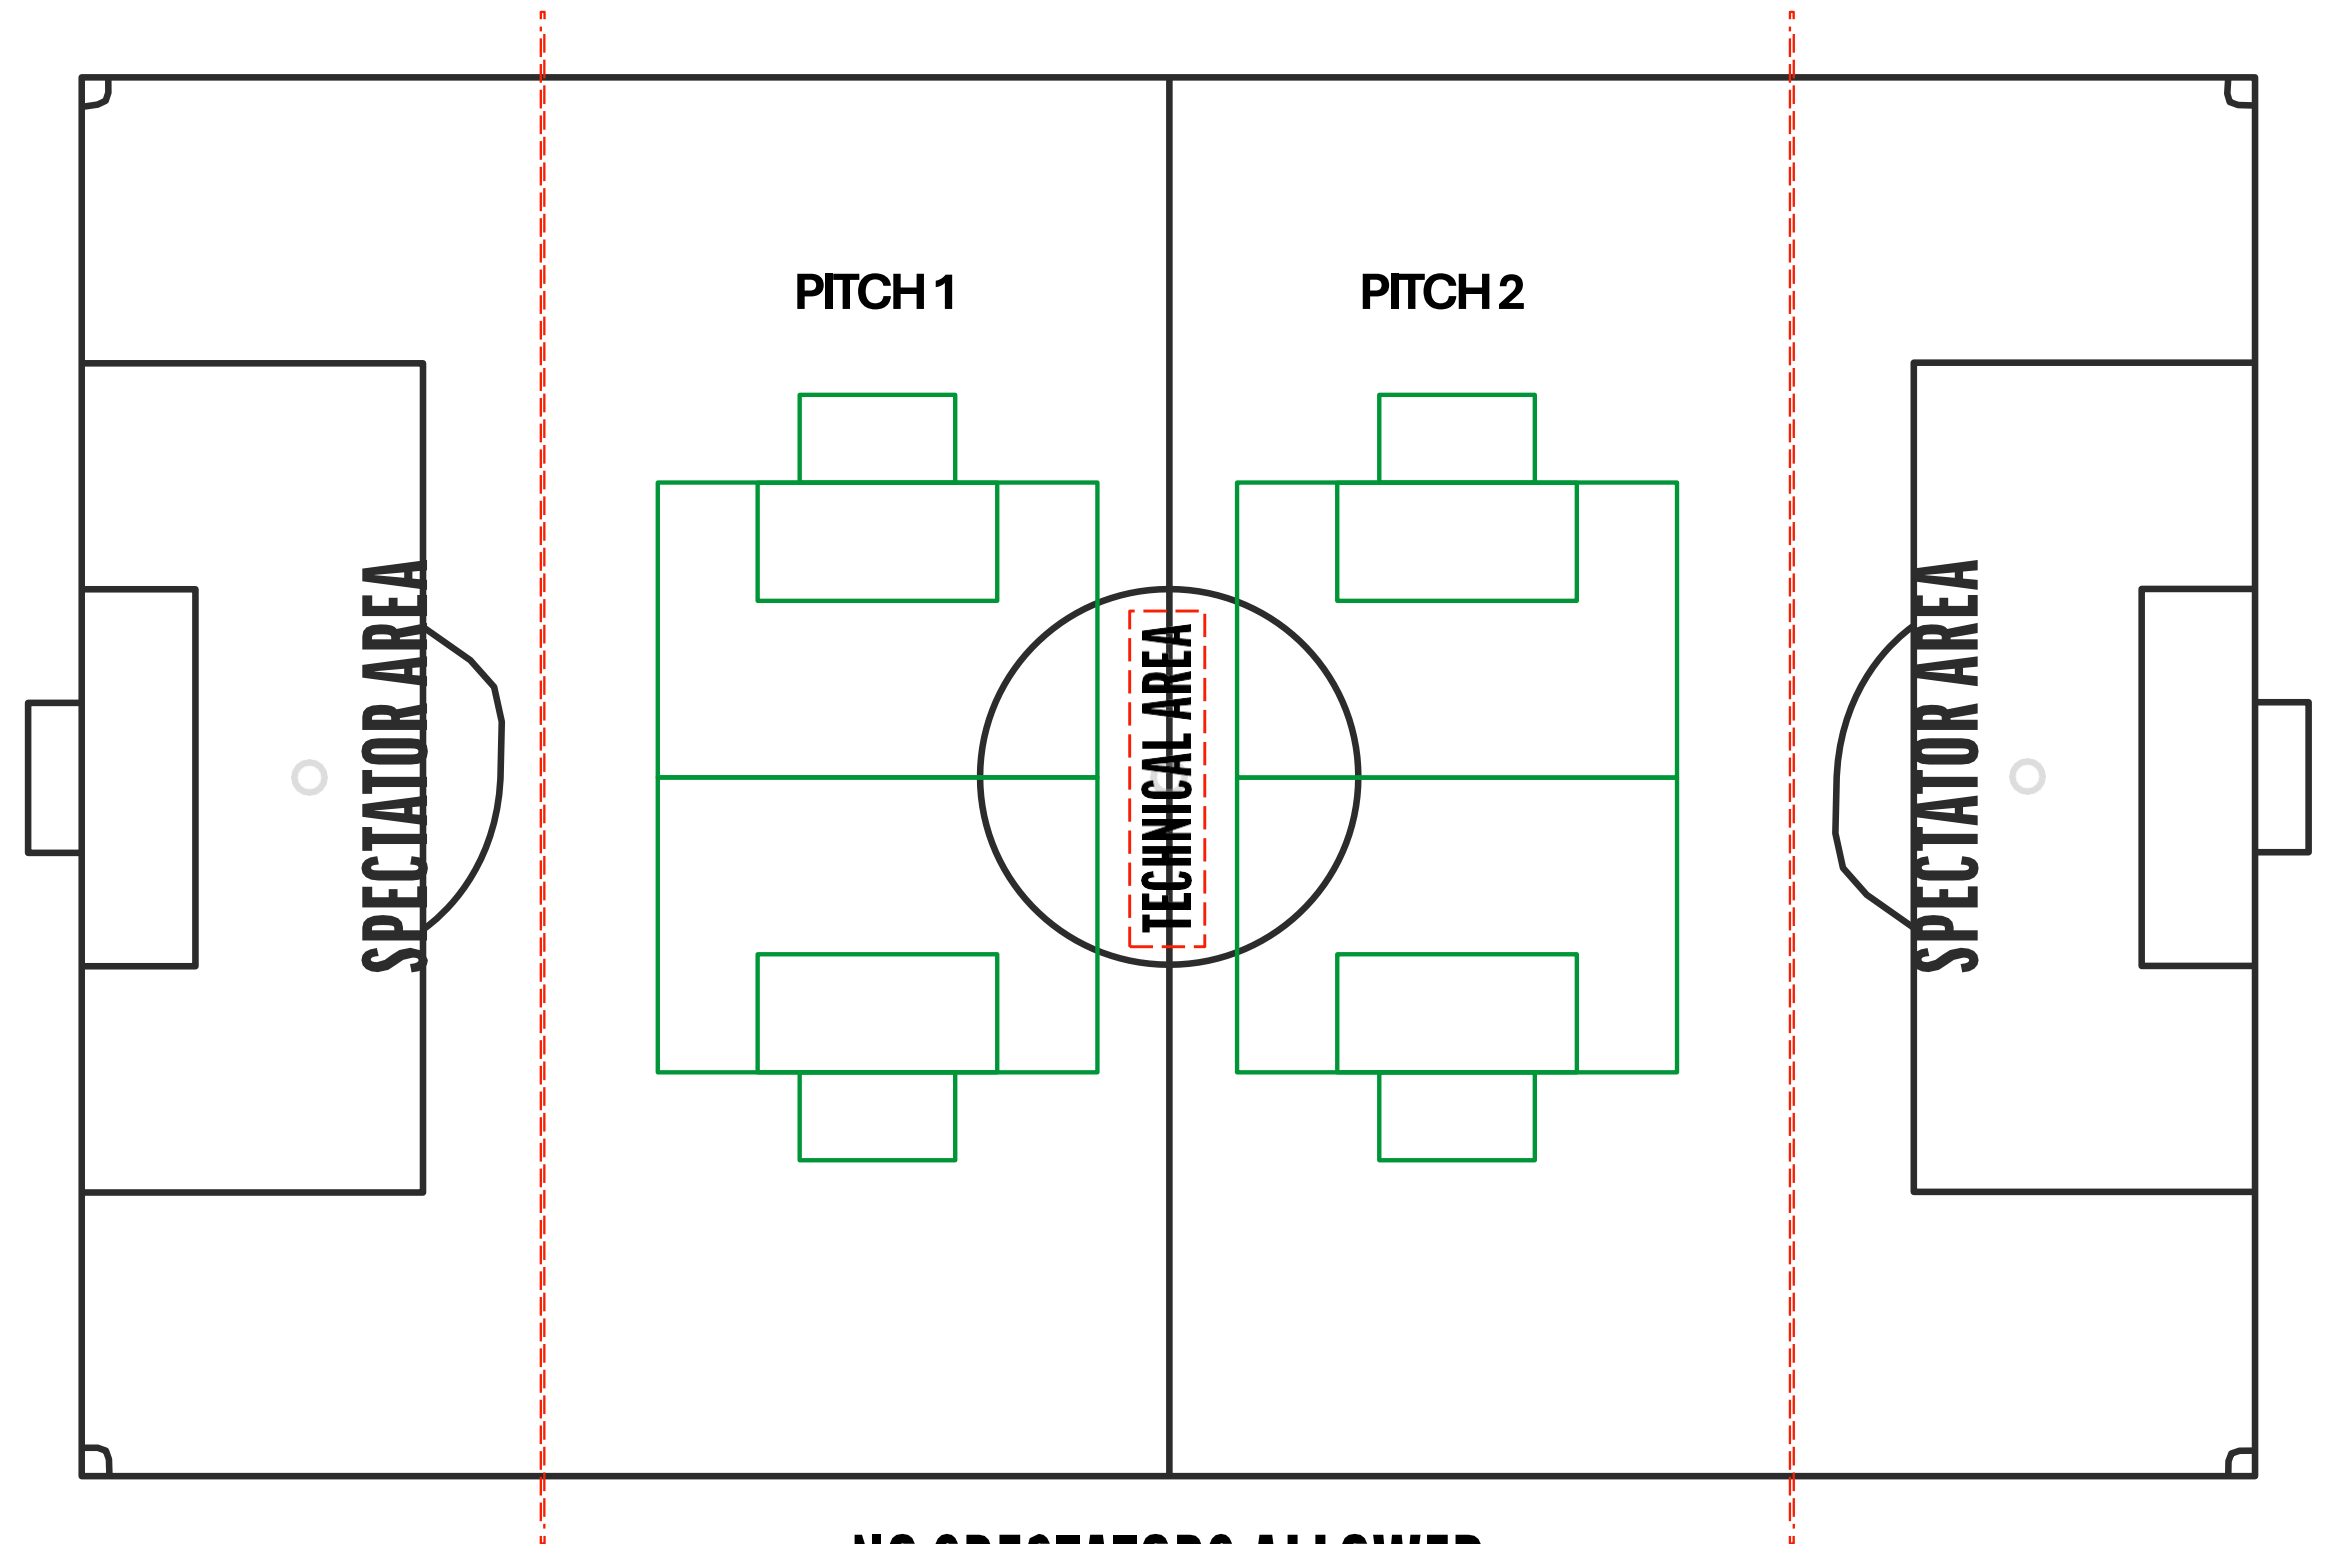

BEHIND THE LINE BARRIER

SPECTATOR AREA

*Pitch diagrams are not to exact size

UNDER 8 & 9

5 V 5

Pitch size : 35x25 yards

Goal size : 8x4ft

Goal area: 7x12 yards

Goal size : 8x4ft

Goal area: 7x12 yards

4 team set-up

Example 6

BEHIND THE LINE BARRIER

NO SPECTATORS ALLOWED

NO SPECTATORS ALLOWED

*Pitch diagrams are not to exact size

UNDER 8 & 9

5 V 5

Pitch size : 35x25 yards

Goal size: 8x4ft

Goal area: 7x12 yards

2 team set-up

Example 7

BEHIND THE LINE BARRIER

SPECTATOR AREA

*Pitch diagrams are not to exact size

UNDER 8 & 9

5 V 5

Pitch size : 35x25 yards

Goal size : 8x4ft

Goal area: 7x12 yards

2 team set-up