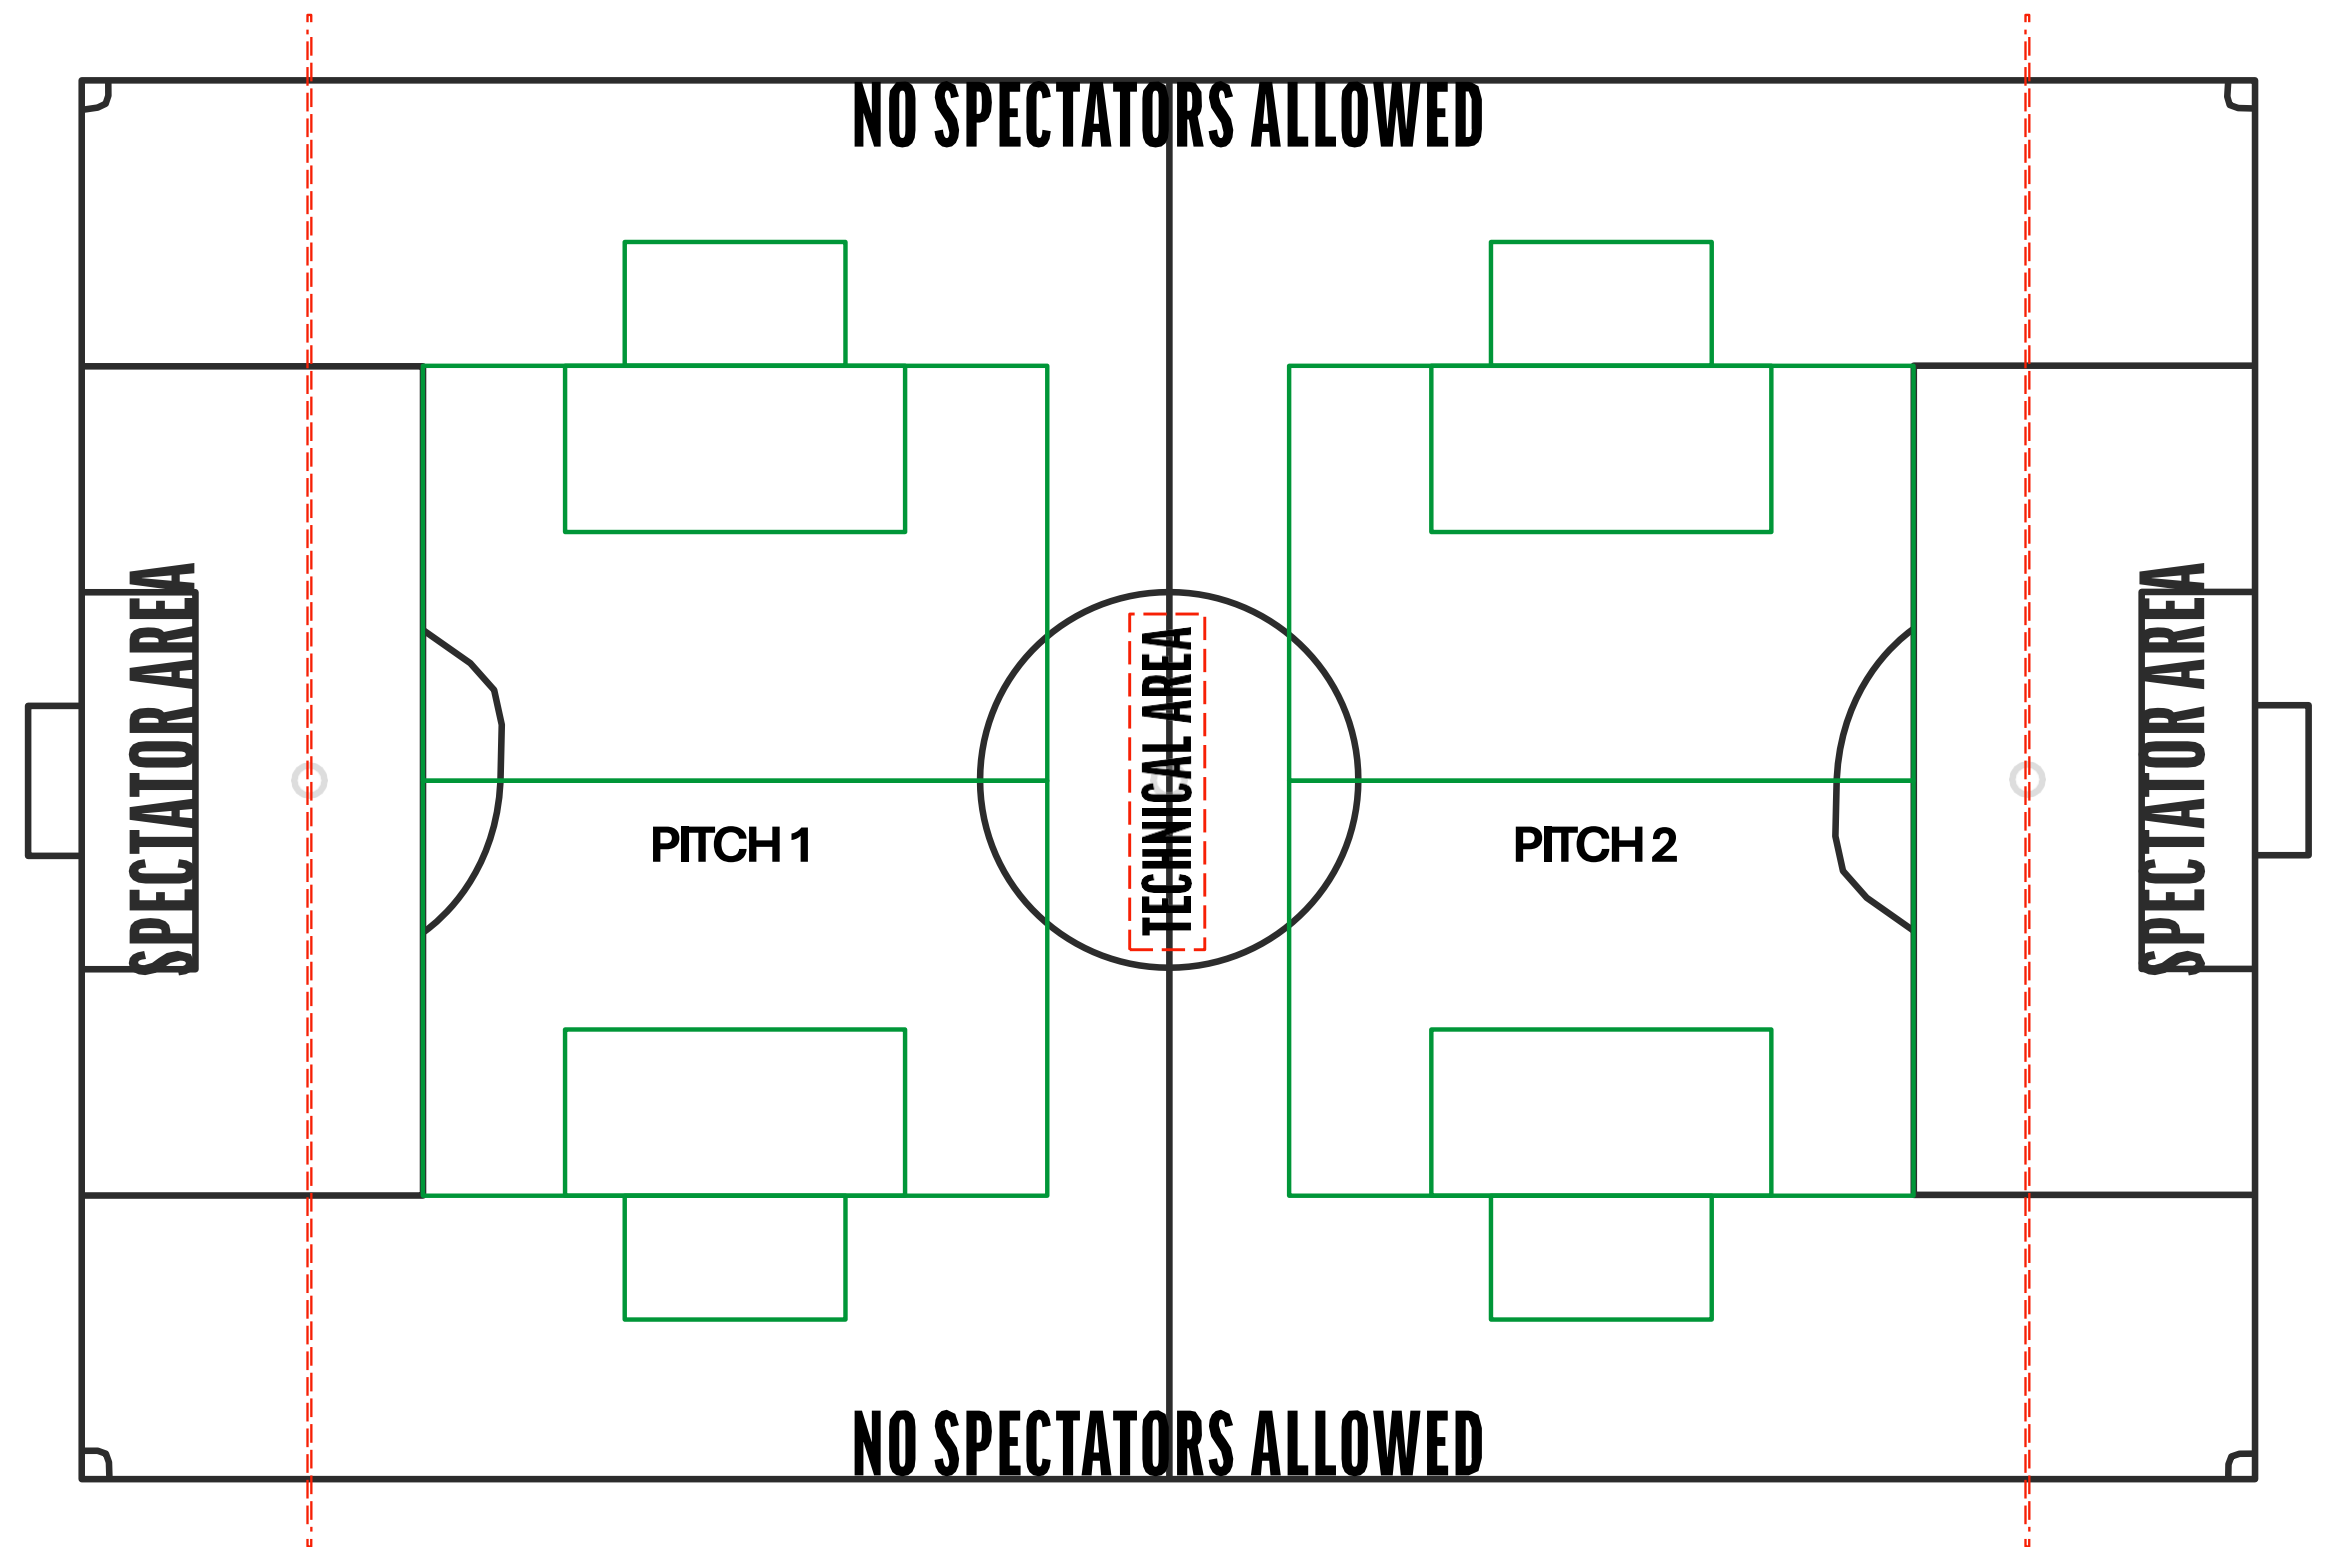

Example 8

BEHIND THE LINE BARRIER

SPECTATOR AREA

*Pitch diagrams are not to exact size

UNDER 10 & UNDER 11

PITCH SET-UP EXAMPLES

7V7

UNDER 10 & 11 7 V 7

Pitch size : 44x40 yards

Goal size : 12x6ft

Goal area: 10x15 yards

4 team set-up

Example 1

BEHIND THE LINE BARRIER

*Pitch diagrams are not to exact size

UNDER 10 & 11 7 V 7

Pitch size : 44x40 yards

Goal size : 12x6ft

Goal area: 10x15 yards

4 team set-up

Example 2

*Pitch diagrams are not to exact size

UNDER 10 & 11

7 V 7

Pitch size : 44x40 yards

Goal size : 12x6ft

Goal area: 10x15 yards

2 team set-up

Example 3

BEHIND THE LINE BARRIER

*Pitch diagrams are not to exact size

UNDER 10 & 11