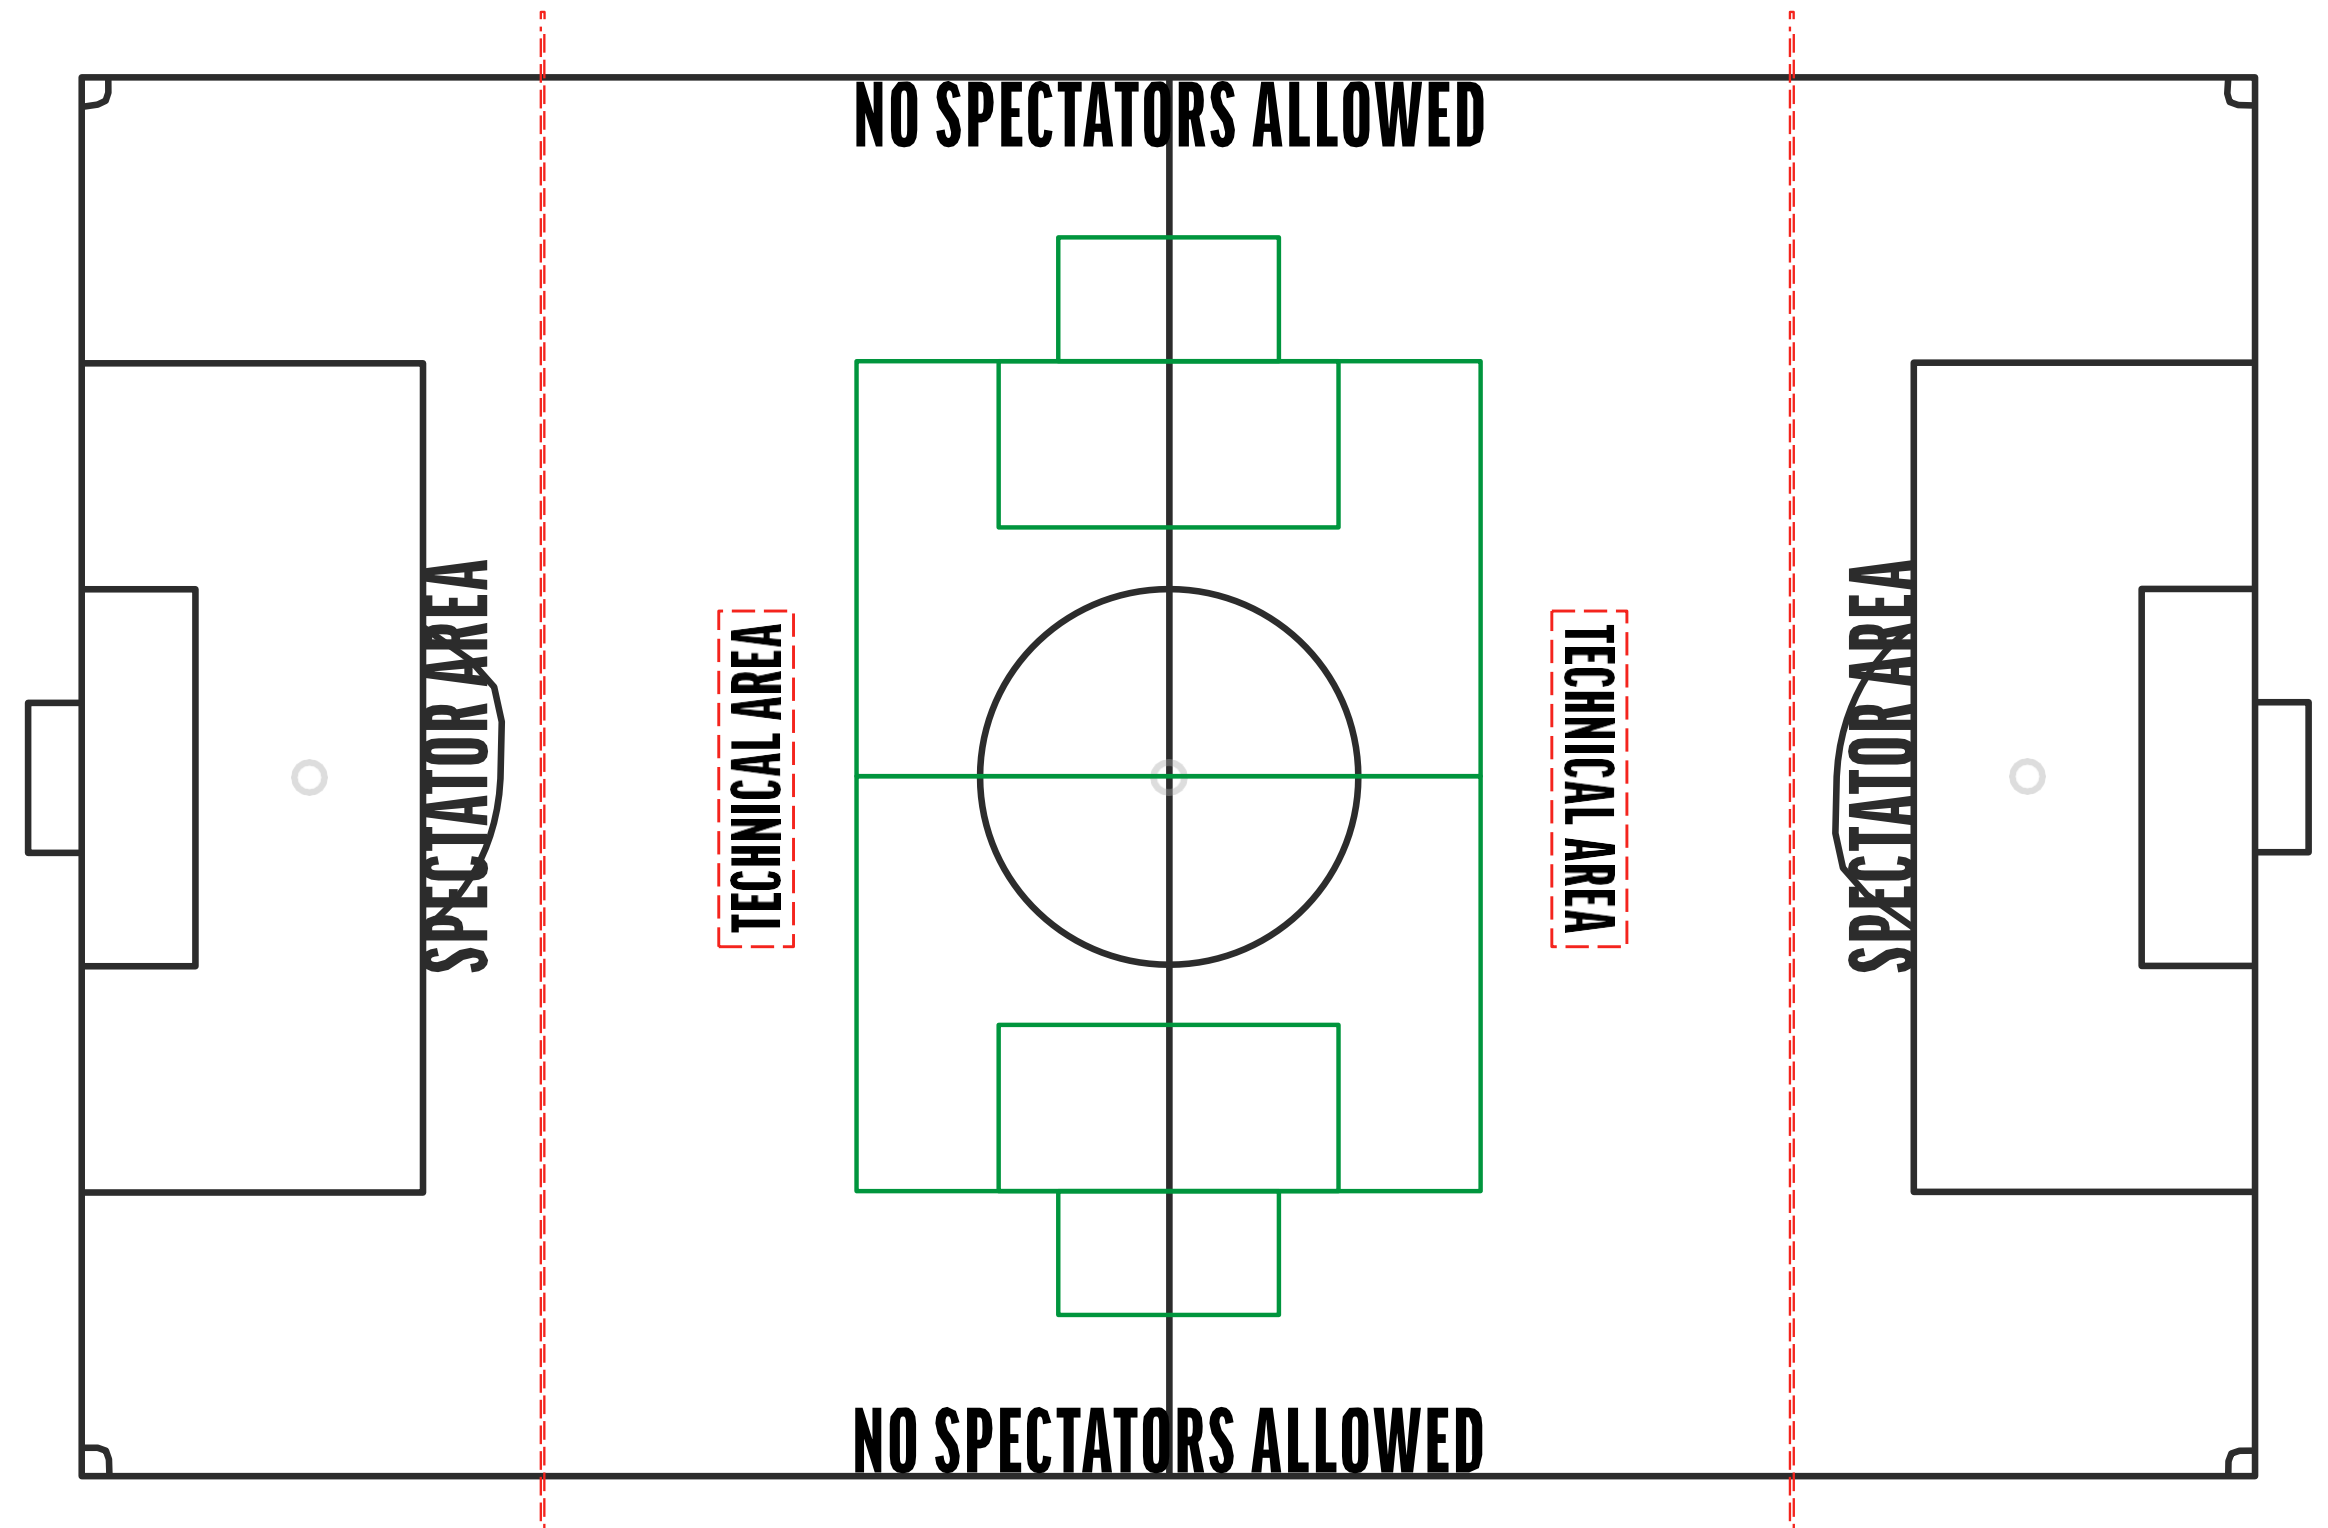

Pitch size : 44x40 yards

Goal size : 12x6ft

Goal area: 10x15 yards

4 team set-up

Example 1

BEHIND THE LINE BARRIER

*Pitch diagrams are not to exact size

UNDER 10 & 11 7 V 7

Pitch size : 44x40 yards

Goal size : 12x6ft

Goal area: 10x15 yards

2 team set-up

Example 3

BEHIND THE LINE BARRIER

*Pitch diagrams are not to exact size

UNDER 10 & 11

7 V 7

Pitch size : 44x40 yards

Goal size : 12x6ft

Goal area: 10x15 yards

2 team set-up

Example 4

BEHIND THE LINE BARRIER

SPECTATOR AREA

Goal size: 16x7 ft

Goal area: 12x28 yards
Penalty mark: 9 yards

2 team set-up

Example 1

BEHIND THE LINE BARRIER

SPECTATOR AREA

*Pitch diagrams are not to exact size

UNDER 12