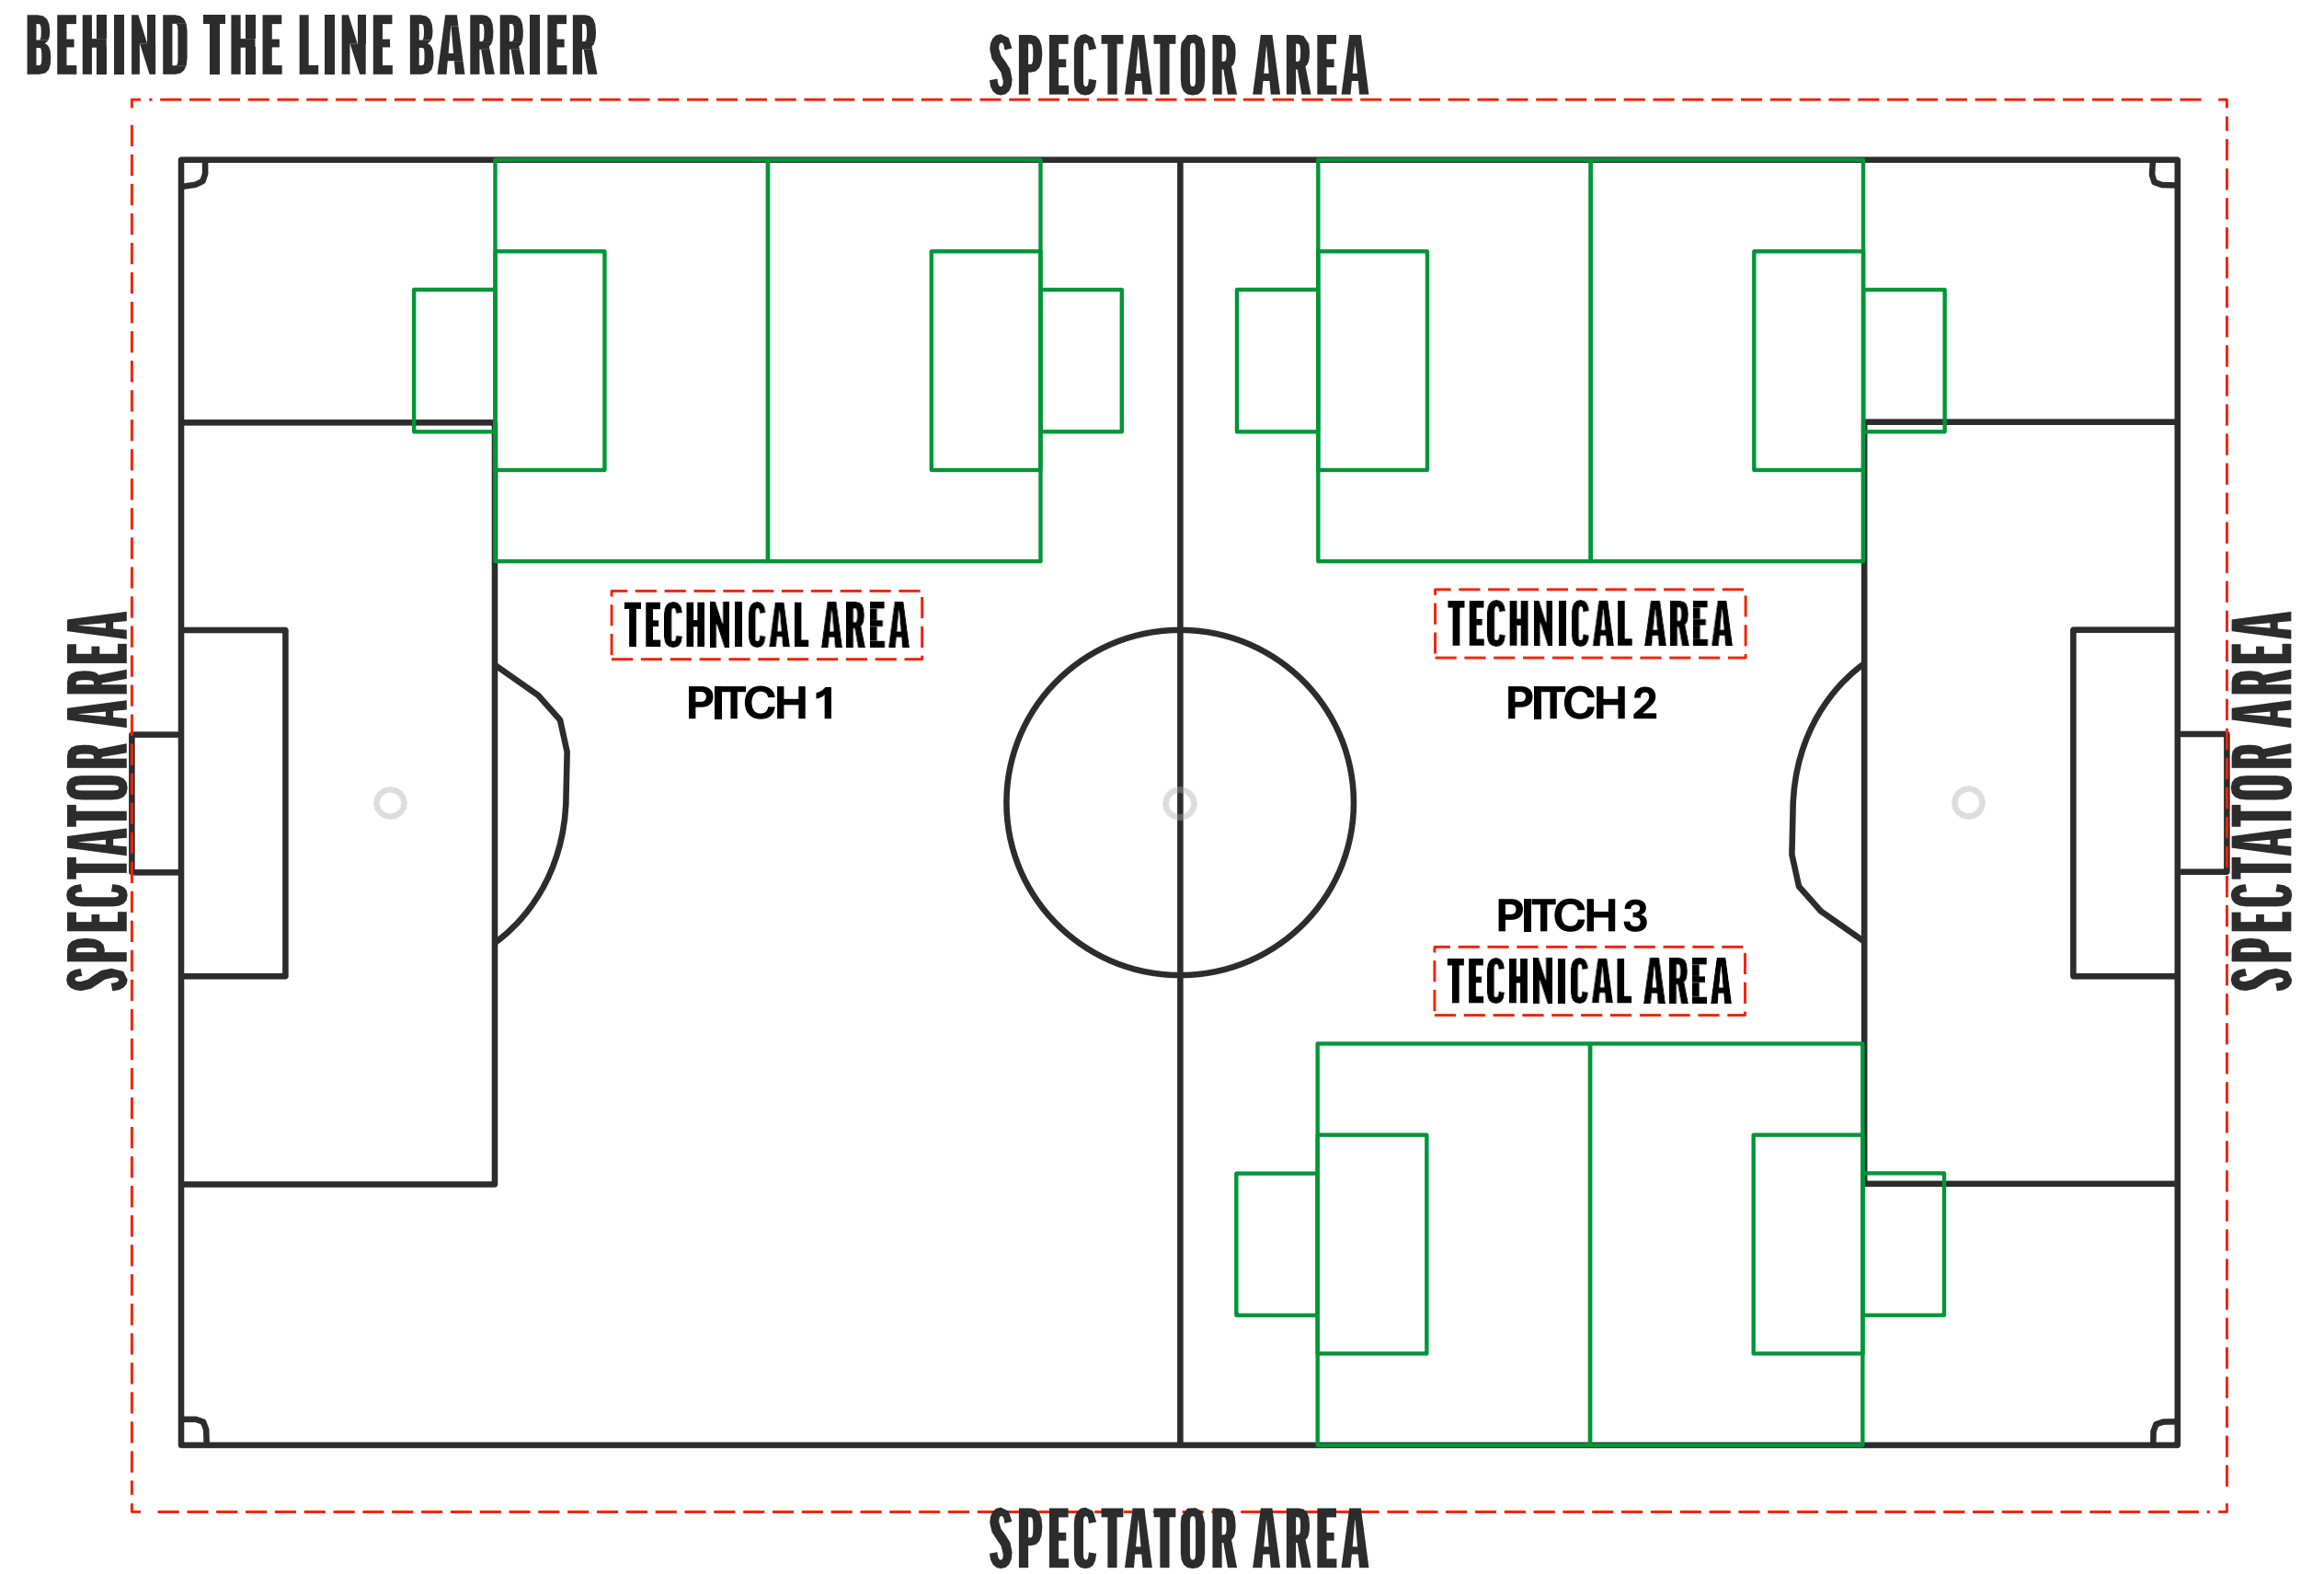

Goal size : 8x4ft

Goal area: 7x12 yards

4 team set-up

Example 1

BEHIND THE LINE BARRIER

SPECTATOR AREA

*Pitch diagrams are not to exact size

UNDER 8 & 9

5 V 5

Pitch size : 35x25 yards

Goal size : 8x4ft

Goal area: 7x12 yards

4 team set-up

Example 2

BEHIND THE LINE BARRIER

SPECTATOR AREA

*Pitch diagrams are not to exact size

UNDER 8 & 9

5 V 5

Pitch size : 35x25 yards

Goal size : 8x4ft

Goal area: 7x12 yards

6 team set-up

Example 3

BEHIND THE LINE BARRIER

SPECTATOR AREA

*Pitch diagrams are not to exact size

UNDER 8 & 9

5 V 5

Pitch size : 35x25 yards

Goal size : 8x4ft

Goal area: 7x12 yards