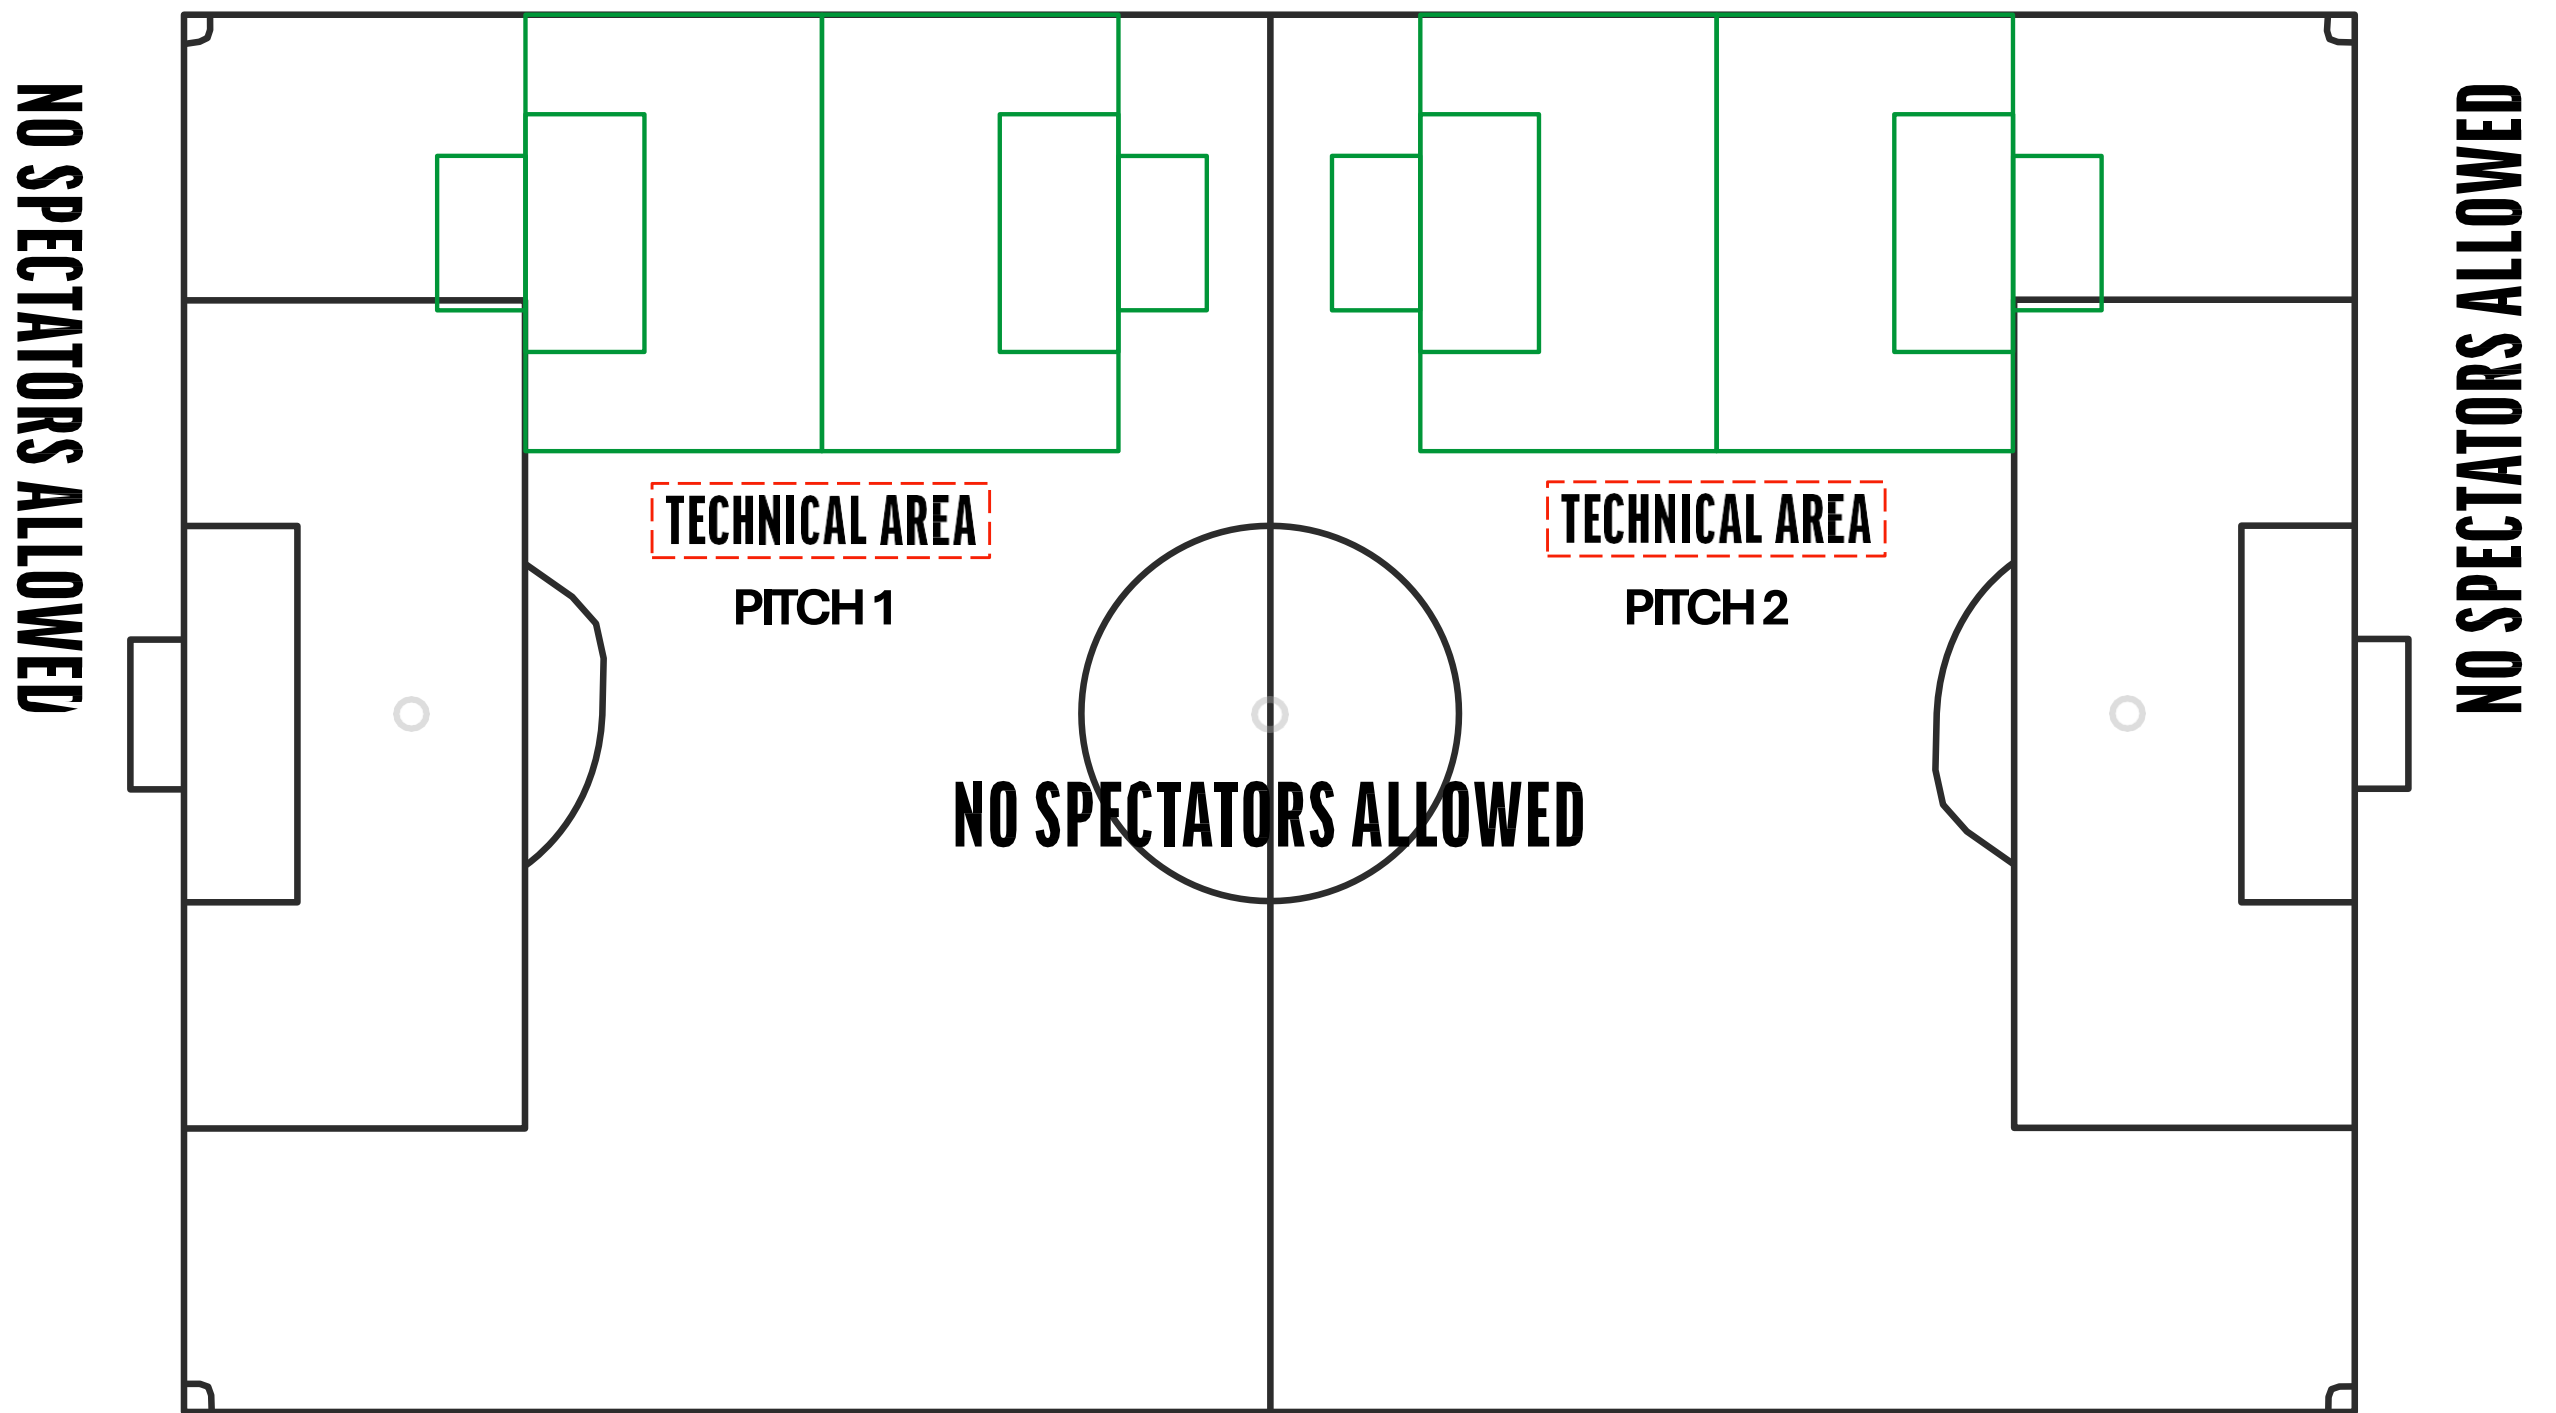

Goal size : 8x4ft

Goal area: 7x12 yards

4 team set-up

Example 1

BEHIND THE LINE BARRIER

SPECTATOR AREA

*Pitch diagrams are not to exact size

UNDER 8 & 9

5 V 5

Pitch size : 35x25 yards

Goal size : 8x4ft

Goal area: 7x12 yards

4 team set-up

Example 2

BEHIND THE LINE BARRIER

SPECTATOR AREA

*Pitch diagrams are not to exact size

UNDER 8 & 9

5 V 5

Pitch size : 35x25 yards

Goal size : 8x4ft

Goal area: 7x12 yards

6 team set-up

Example 3

BEHIND THE LINE BARRIER

SPECTATOR AREA

*Pitch diagrams are not to exact size

UNDER 8 & 9

5 V 5

Pitch size : 35x25 yards

Goal size : 8x4ft

Goal area: 7x12 yards