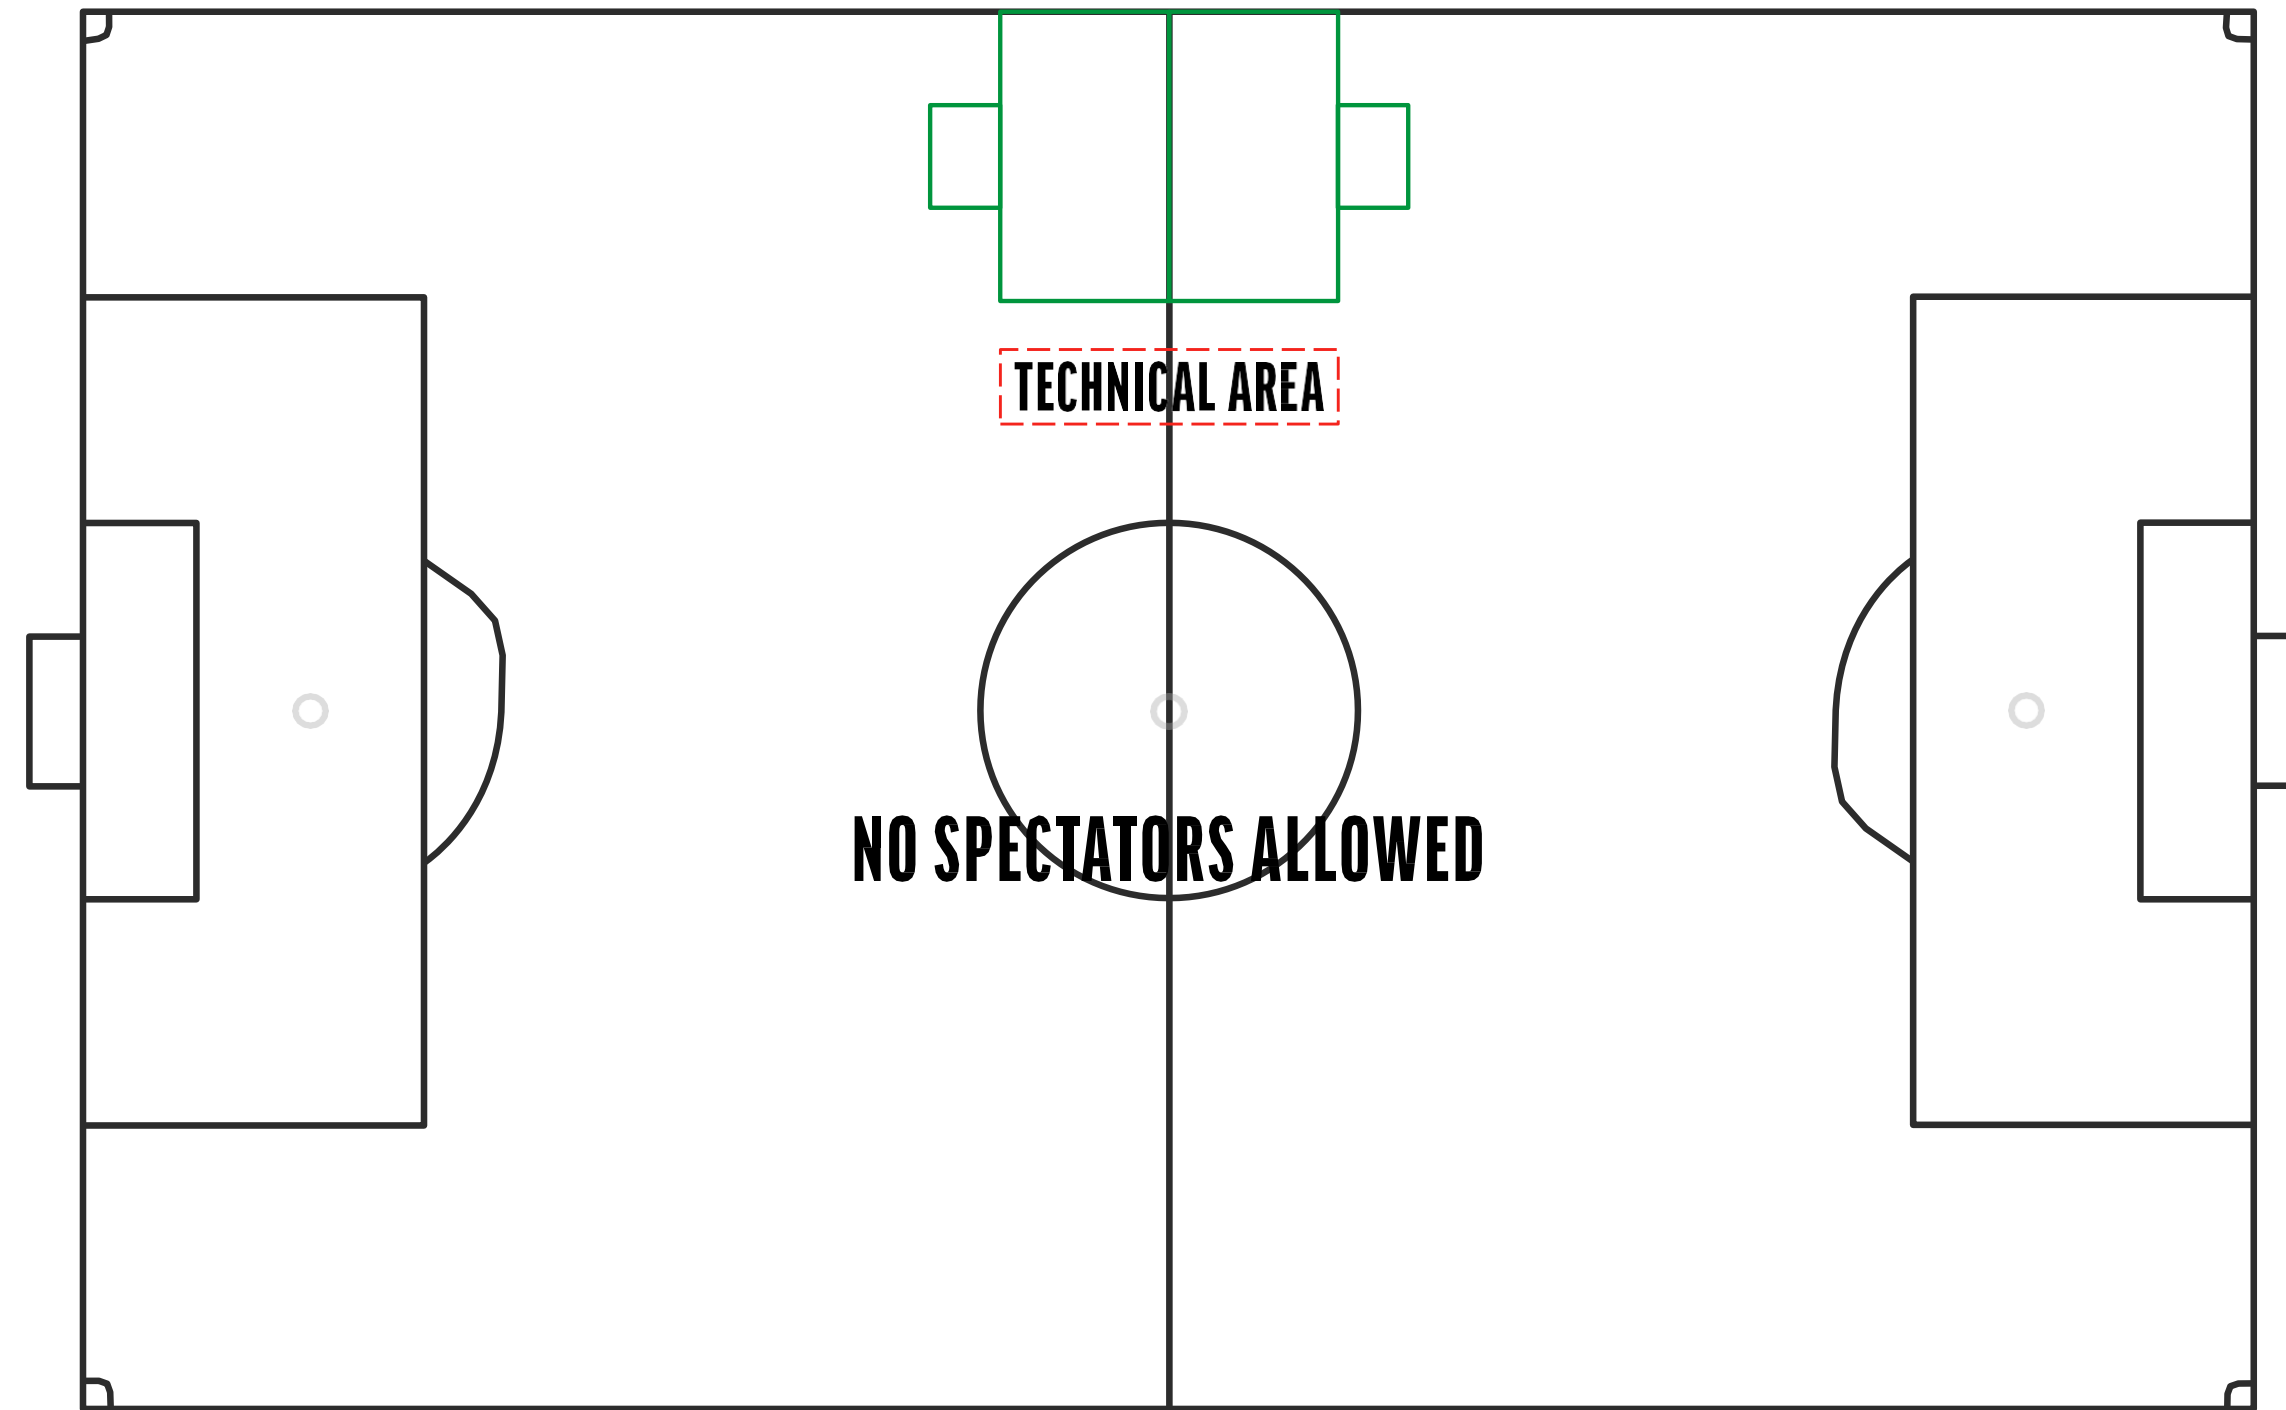

SPECTATOR AREA

*Pitch diagrams are not to exact size

UNDER 6 / UNDER 7

4 V 4 NO GOALKEEPERS

Pitch size : 28x20 yards

Goal size : Height (min 3ft max 4ft)
Width (min 4ft max 6ft)

Goal area: none

2 team set-up

Example 7

BEHIND THE LINE BARRIER

SPECTATOR AREA

NO SPECTATORS ALLOWED

NO SPECTATORS ALLOWED

*Pitch diagrams are not to exact size

UNDER 6 / UNDER 7

4 V 4 NO GOALKEEPERS