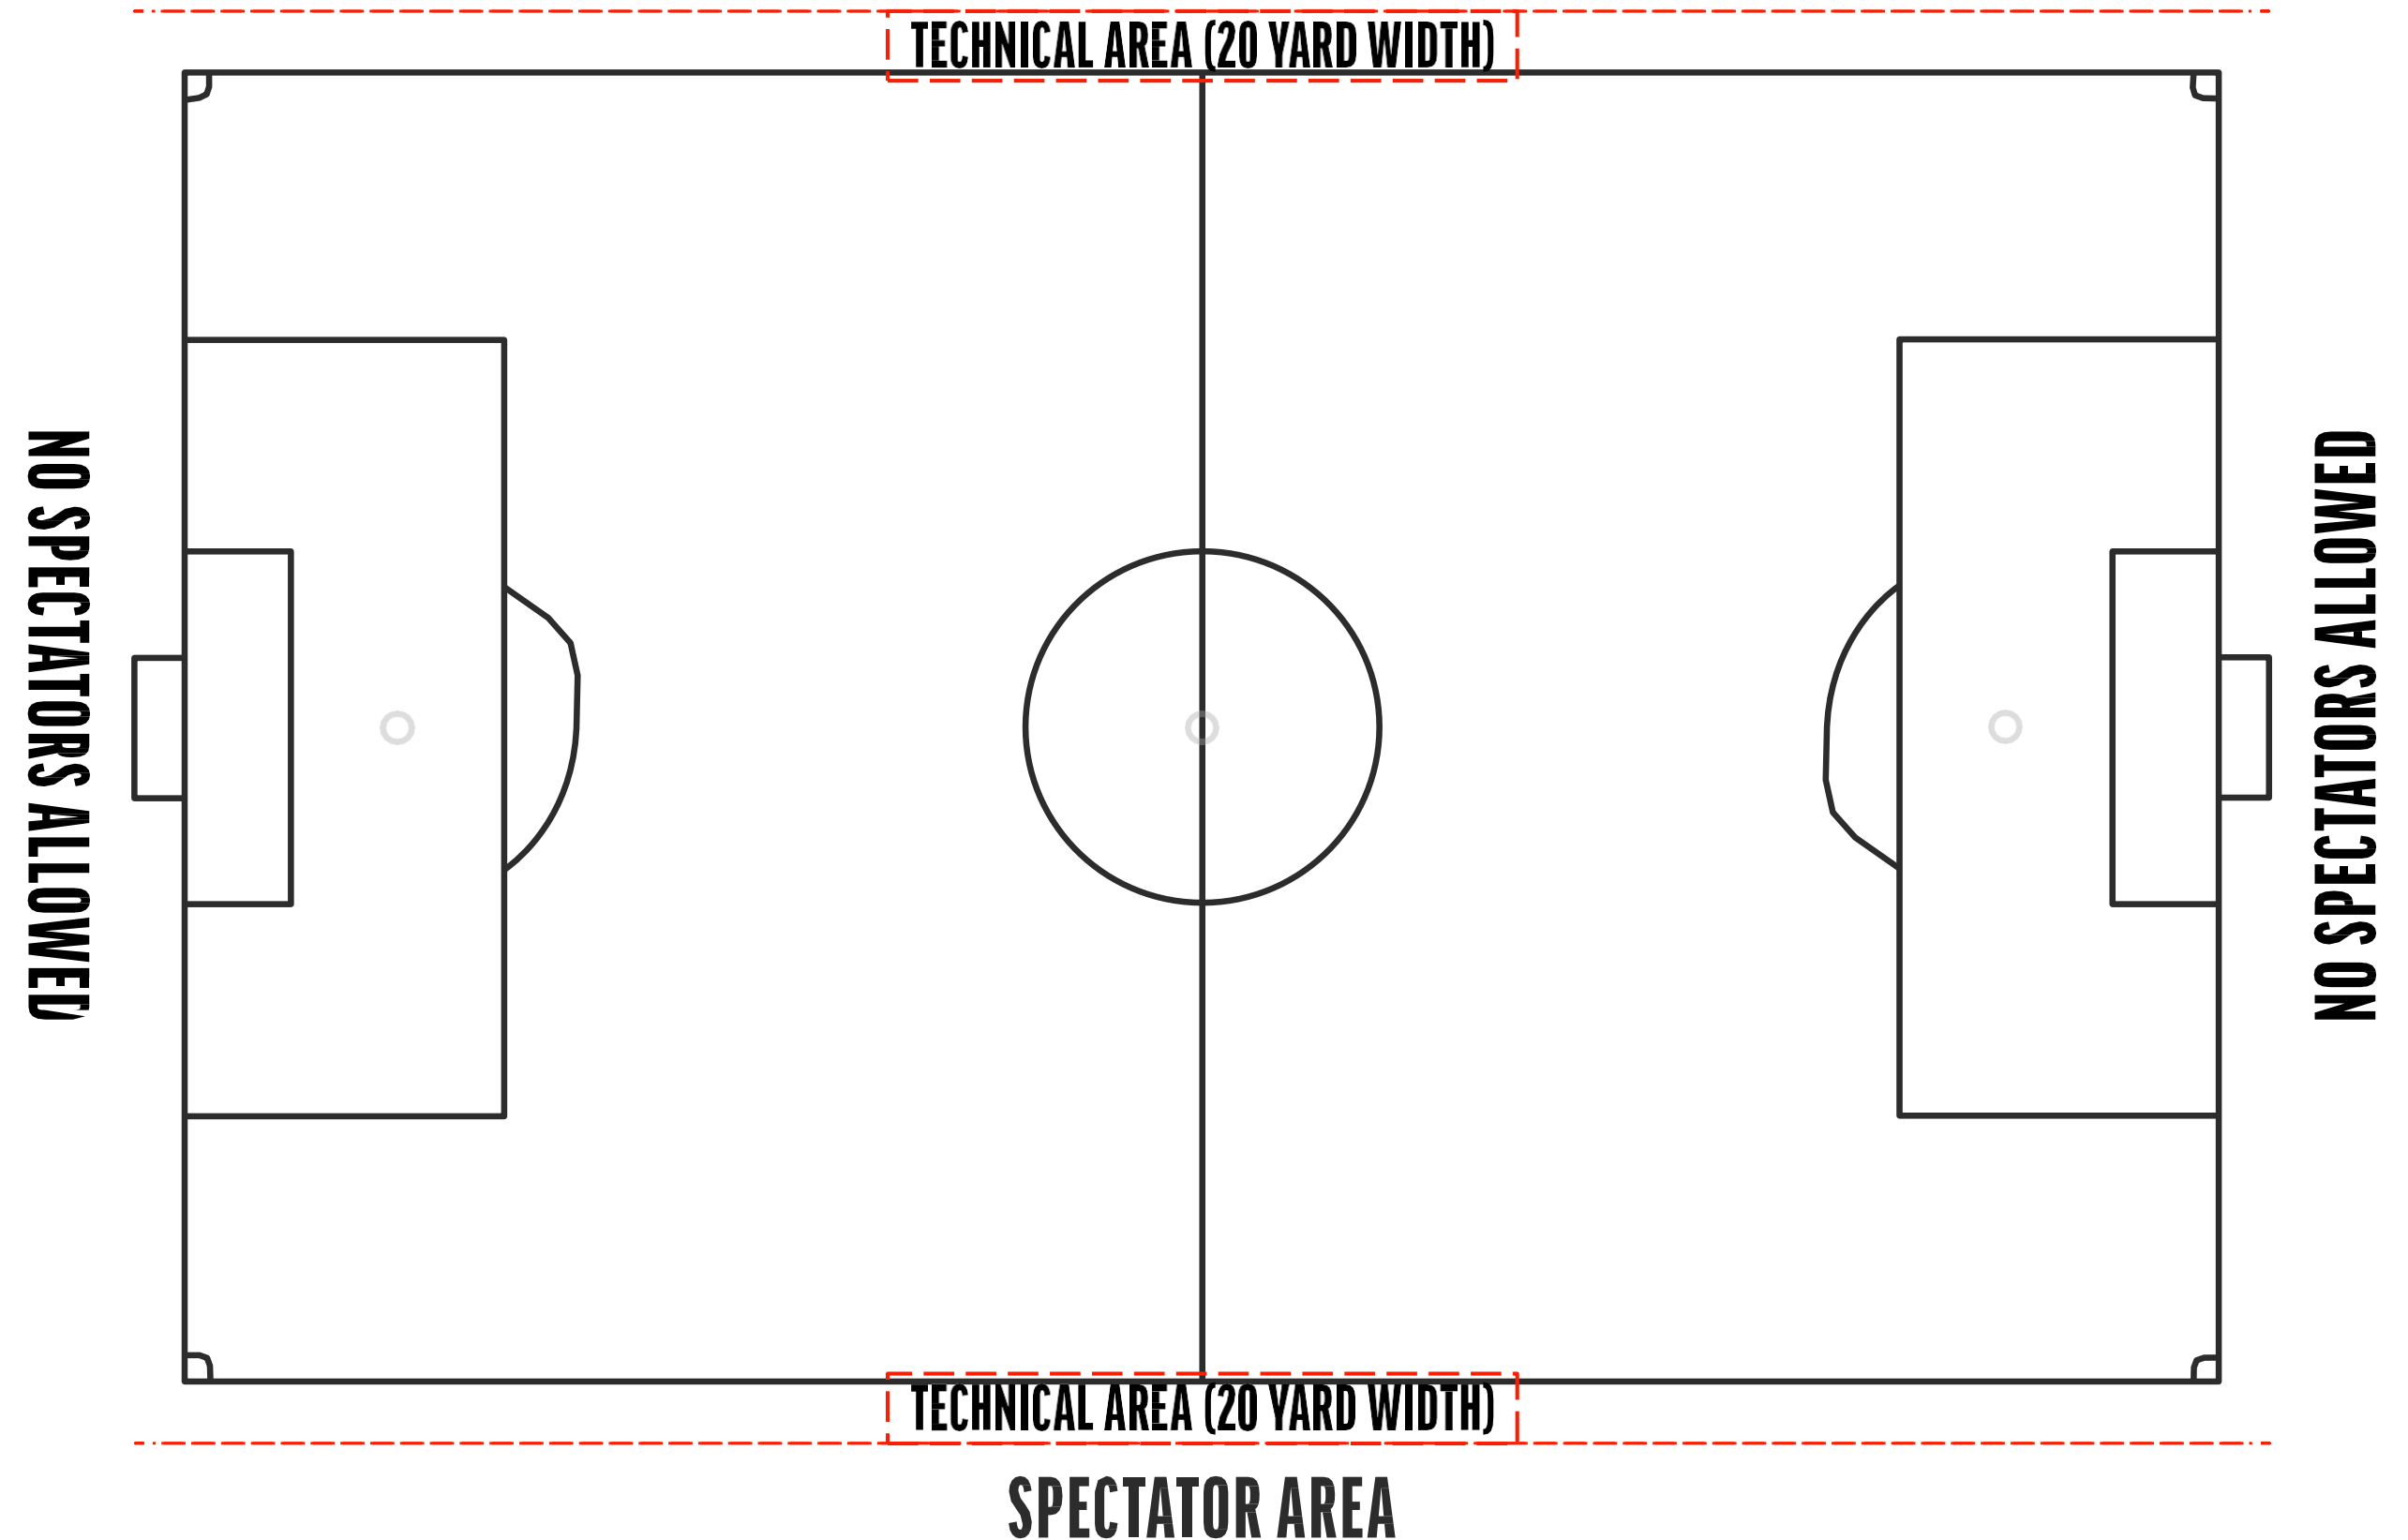

7 V 7

Pitch size : 44x40 yards

Goal size : 12x6ft

Goal area: 10x15 yards

2 team set-up

Example 4

BEHIND THE LINE BARRIER

SPECTATOR AREA

Goal size: 16x7 ft

Goal area: 12x28 yards
Penalty mark: 9 yards

2 team set-up

Example 1

BEHIND THE LINE BARRIER

SPECTATOR AREA

*Pitch diagrams are not to exact size

UNDER 12

9 V 9

Under 12 pitch on 11v11 pitch

Pitch size:
length 64 yards (18 yard box to box)
width 44 yards

Goal size: 16x7 ft

Goal area: 12x28 yards
Penalty mark: 9 yards

2 team set-up

Example 2

BEHIND THE LINE BARRIER

Length: 76 Yards

Width: min44 / max 54 yards

Goal size : 16x7ft

Goal area: 12x28 yards

Penalty mark: 9 yards

2 team set-up

Example 1

BEHIND THE LINE BARRIER