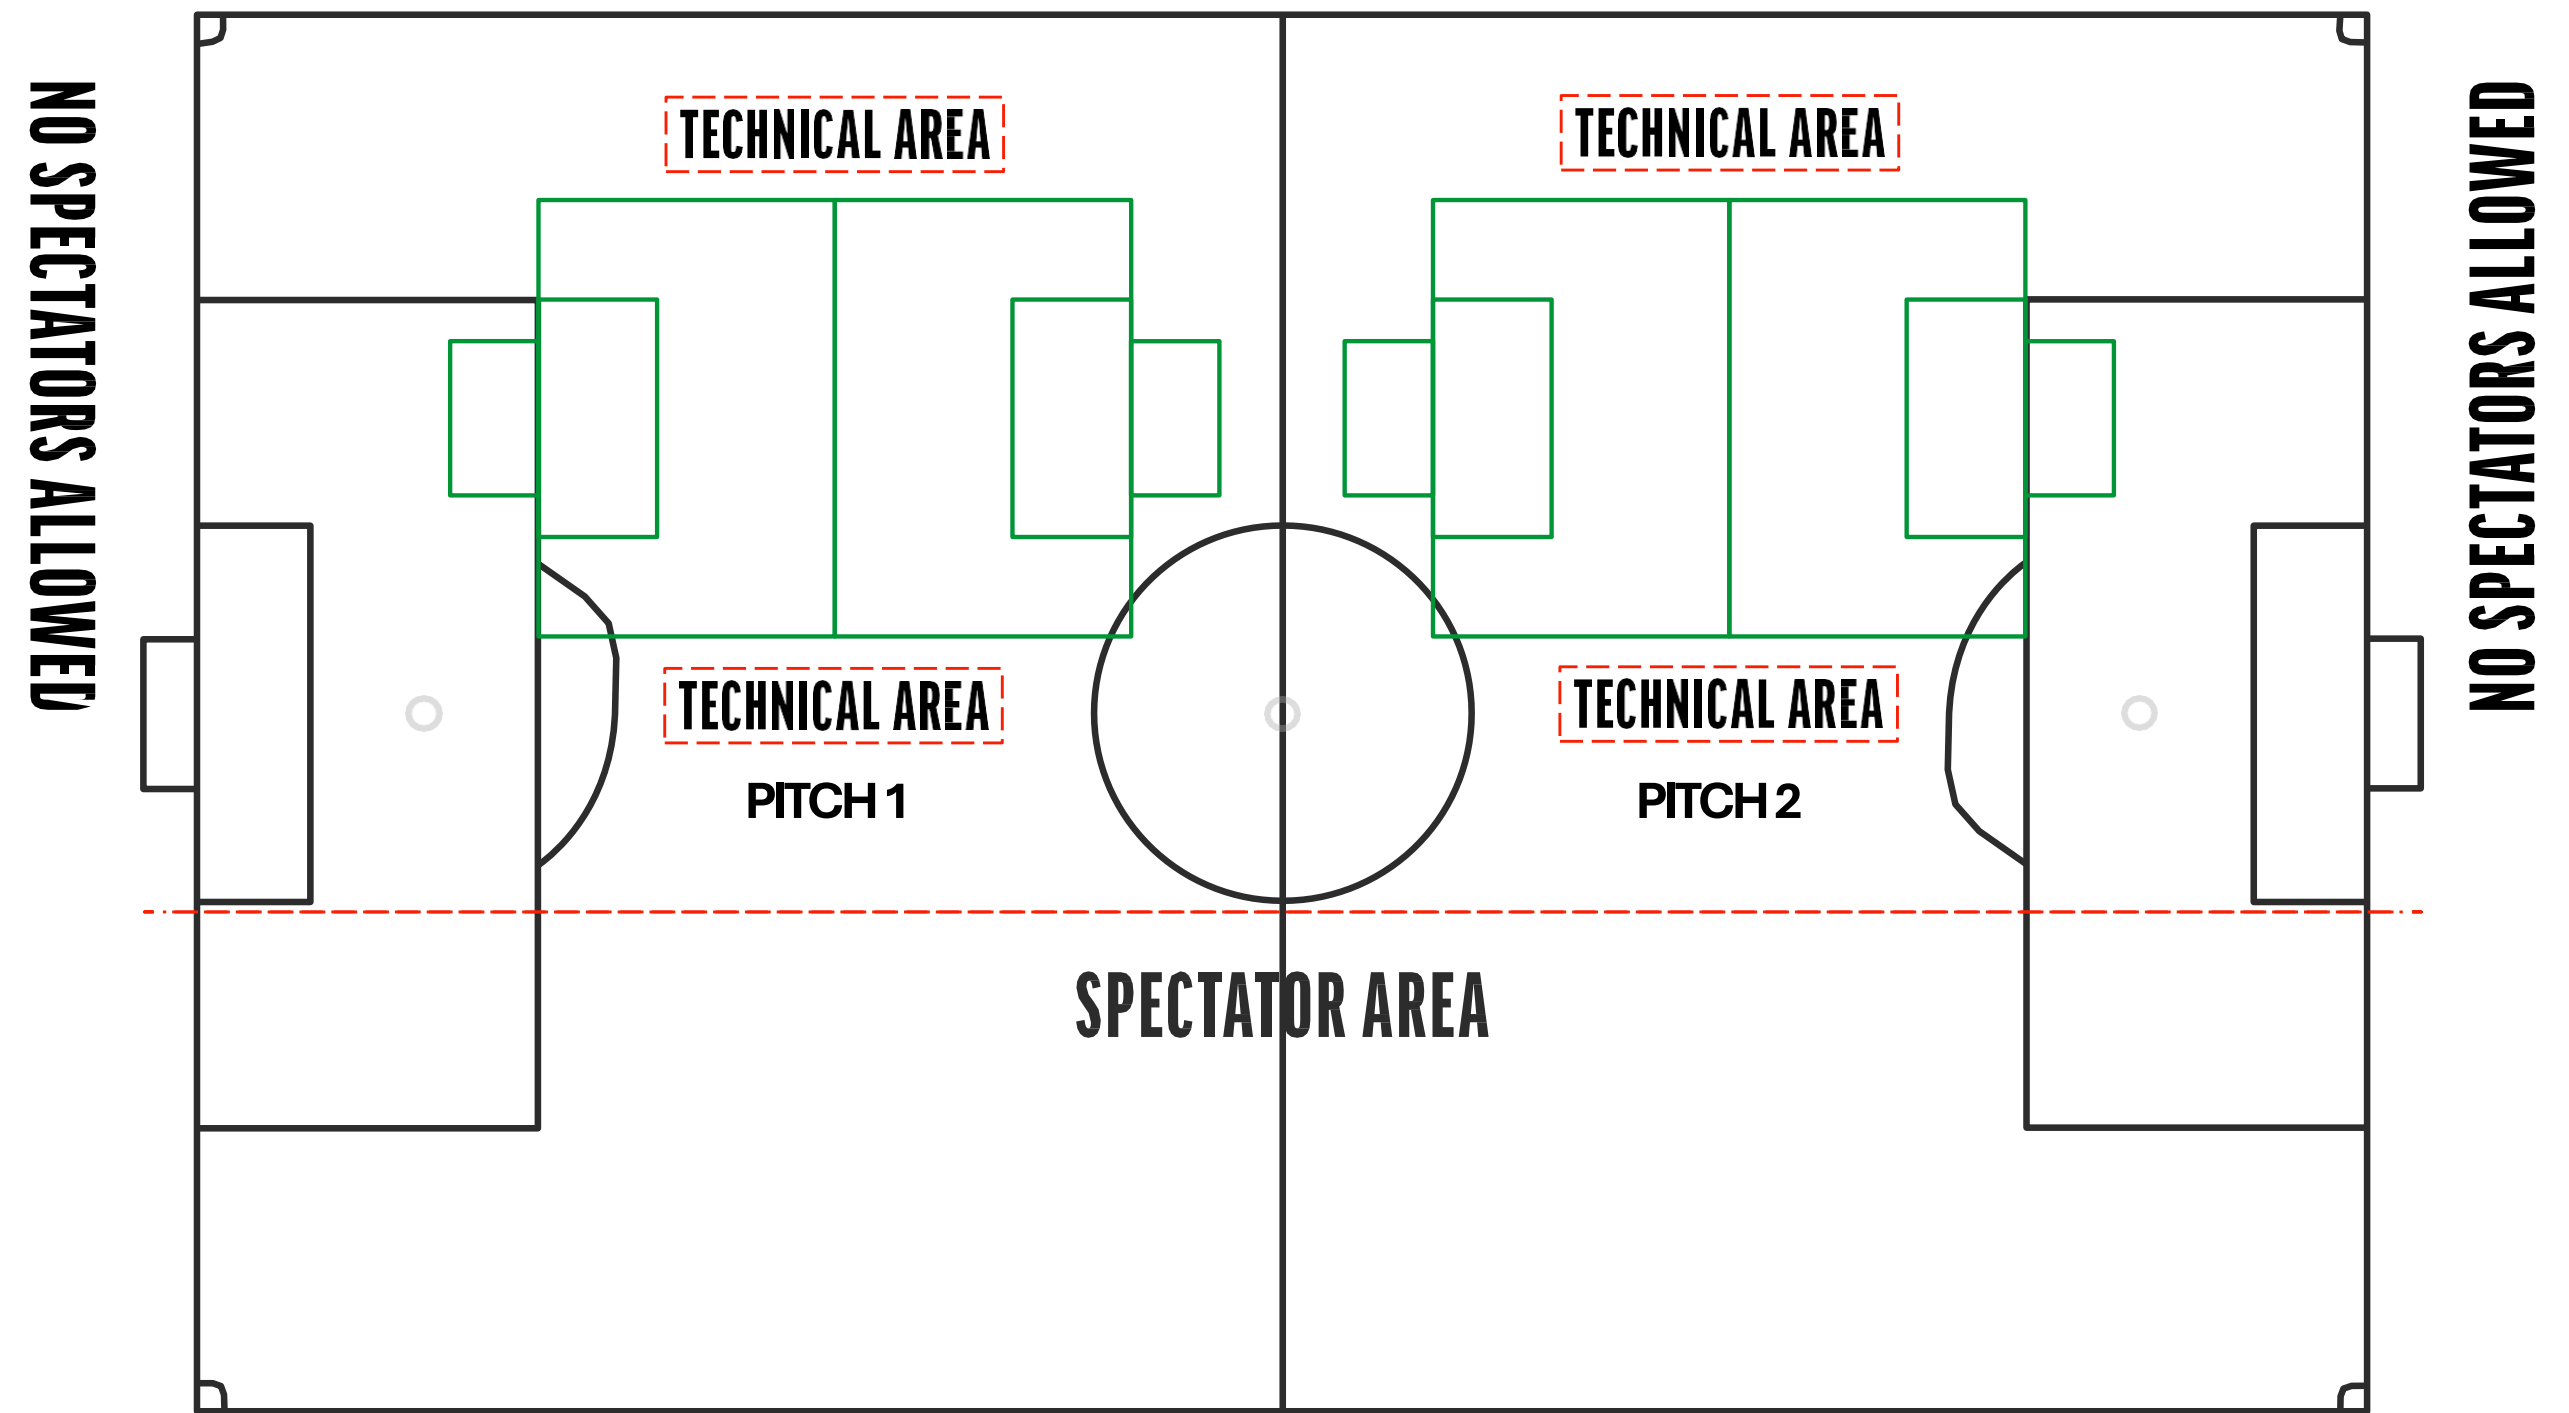

Goal size : 8x4ft

Goal area: 7x12 yards

4 team set-up

Example 1

BEHIND THE LINE BARRIER

SPECTATOR AREA

*Pitch diagrams are not to exact size

UNDER 8 & 9

5 V 5

Pitch size : 35x25 yards

Goal size : 8x4ft

Goal area: 7x12 yards

4 team set-up

Example 2

BEHIND THE LINE BARRIER

SPECTATOR AREA

*Pitch diagrams are not to exact size

UNDER 8 & 9

5 V 5

Pitch size : 35x25 yards

Goal size : 8x4ft

Goal area: 7x12 yards

6 team set-up

Example 3

BEHIND THE LINE BARRIER

SPECTATOR AREA

*Pitch diagrams are not to exact size

UNDER 8 & 9

5 V 5

Pitch size : 35x25 yards

Goal size : 8x4ft

Goal area: 7x12 yards