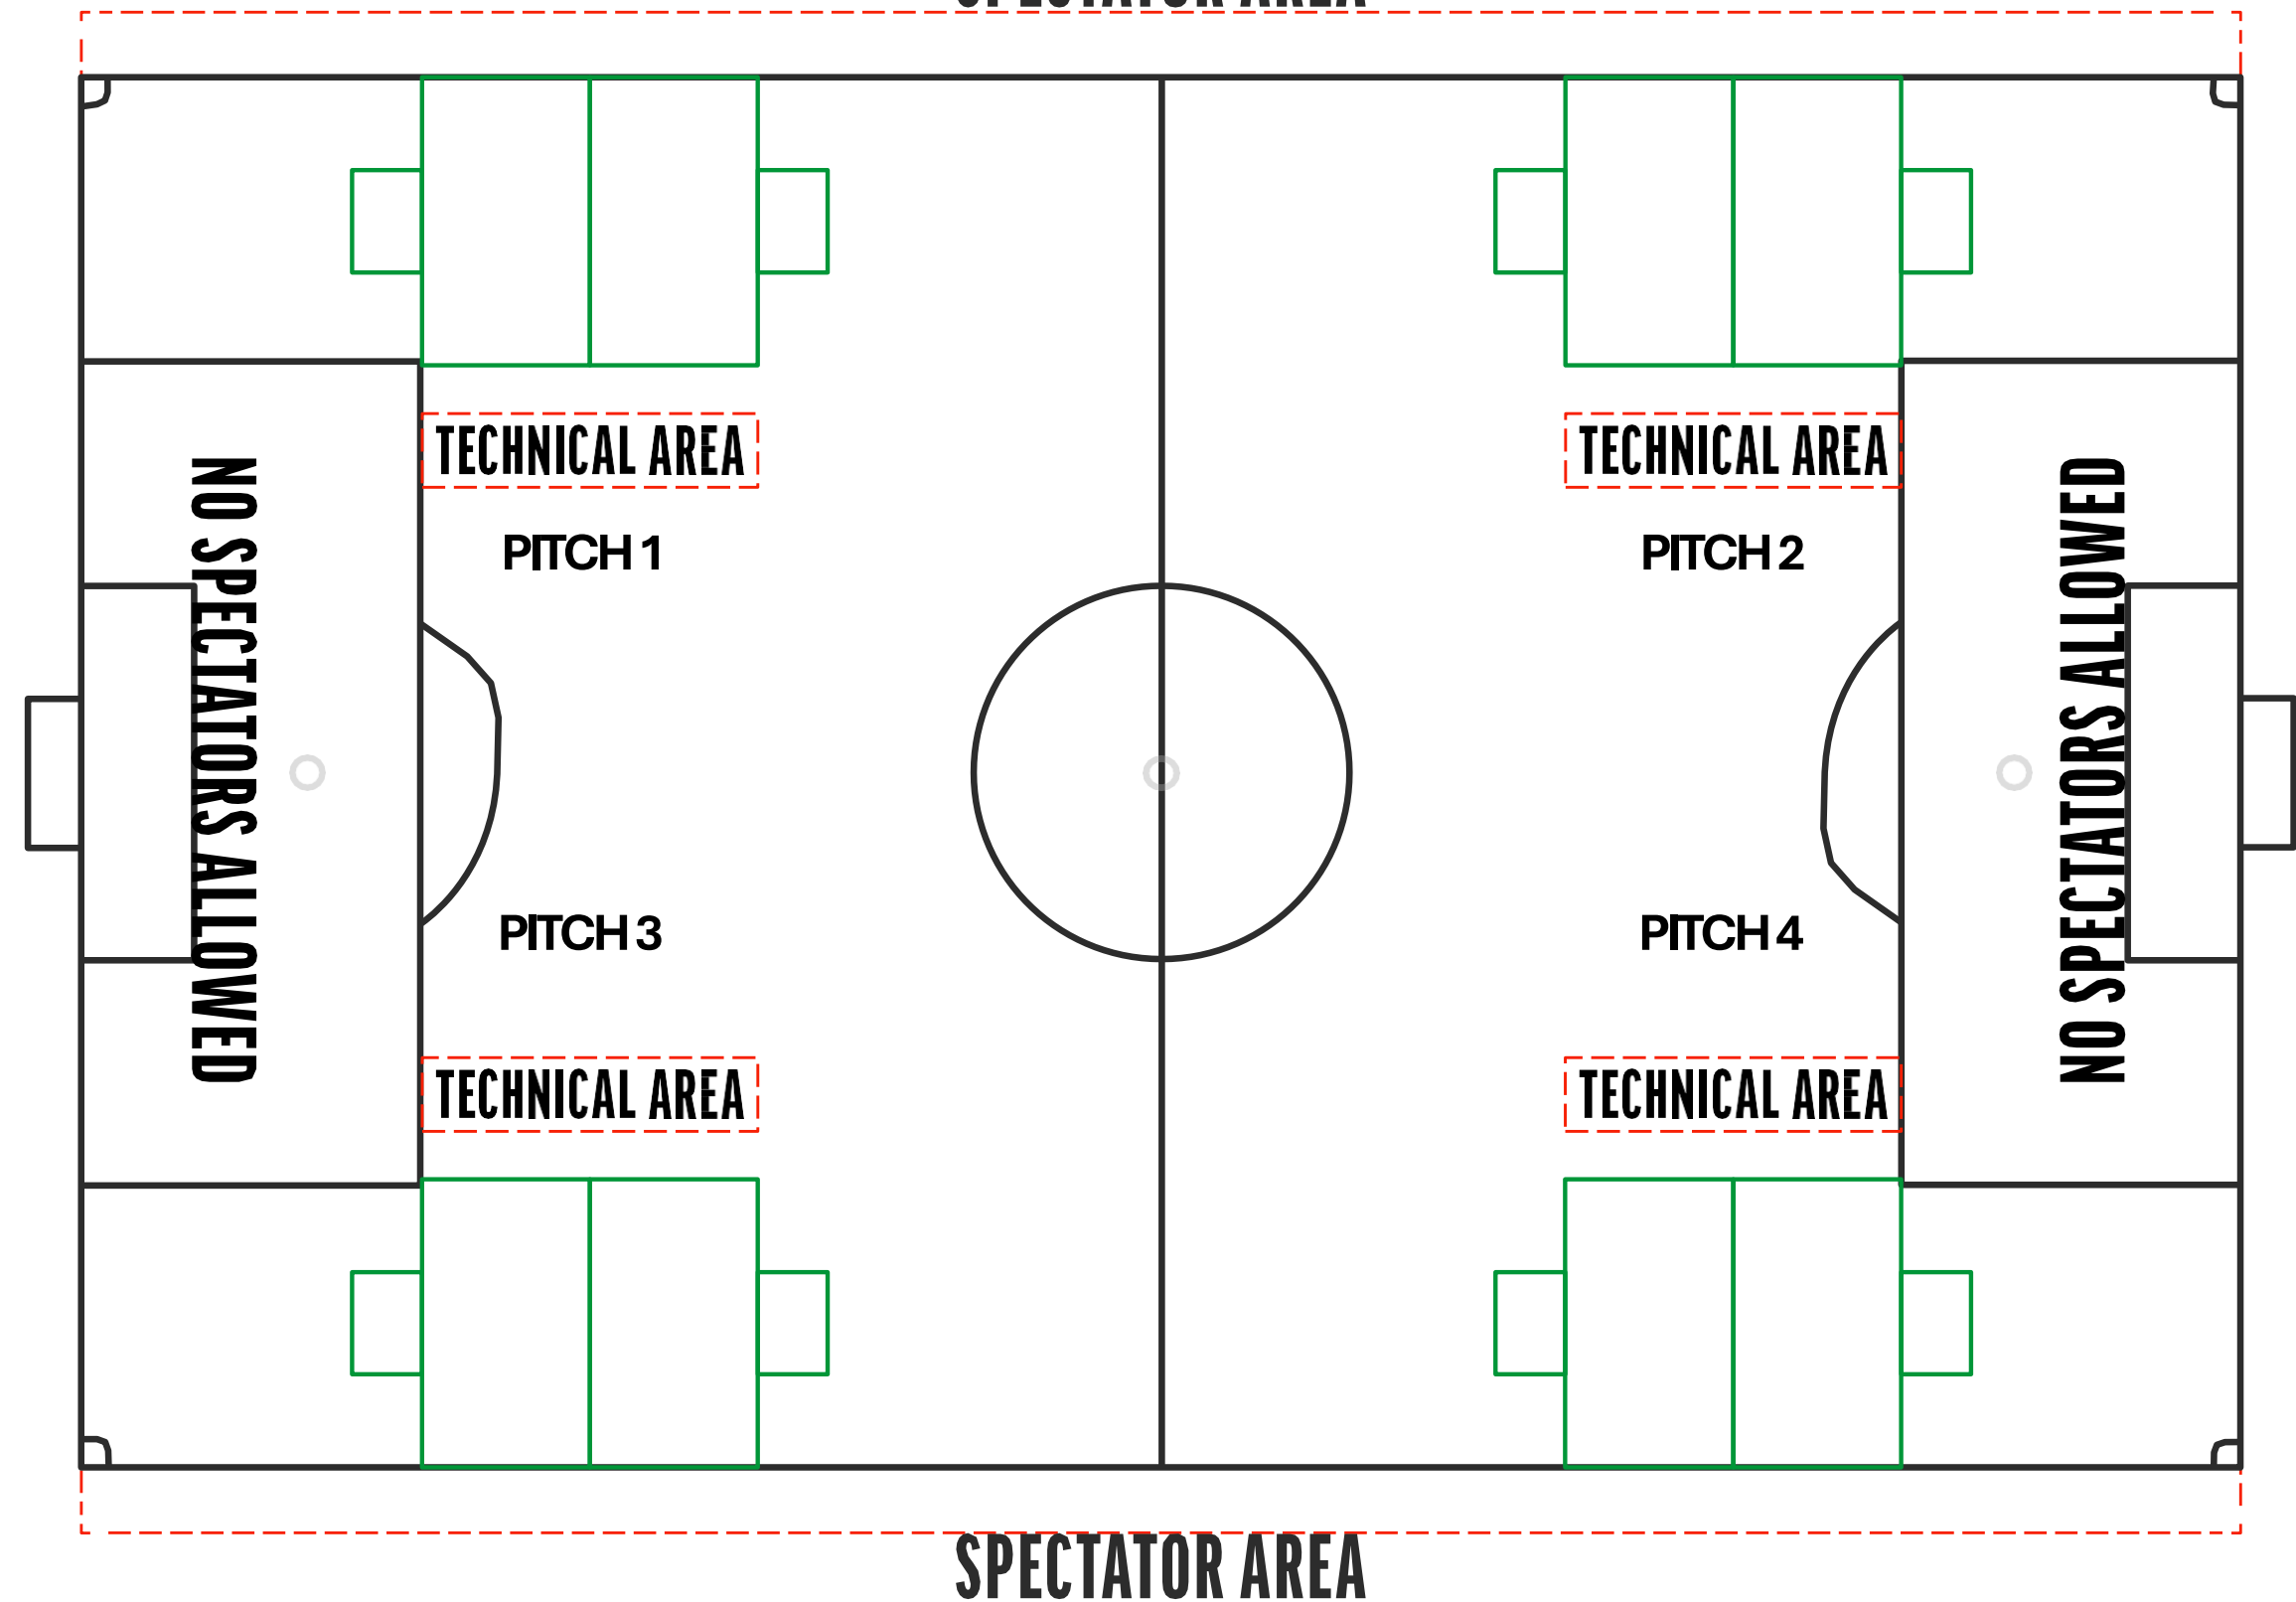

Pitch size : 28x20 yards

Goal size : Height (min 3ft max 4ft)
Width (min 4ft max 6ft)

Goal area: none

16 team set-up

Example 1

BEHIND THE LINE BARRIER

SPECTATOR AREA

*Pitch diagrams are not to exact size

UNDER 6 / UNDER 7

4 V 4 NO GOALKEEPERS

Pitch size : 28x20 yards

Goal size : Height (min 3ft max 4ft)
Width (min 4ft max 6ft)

Goal area: none

8 team set-up

Example 2

BEHIND THE LINE BARRIER

SPECTATOR AREA

*Pitch diagrams are not to exact size

UNDER 6 / UNDER 7

4 V 4 NO GOALKEEPERS

Pitch size : 28x20 yards

Goal size : Height (min 3ft max 4ft)
Width (min 4ft max 6ft)

Goal area: none

8 team set-up

Example 3

BEHIND THE LINE BARRIER

SPECTATOR AREA

*Pitch diagrams are not to exact size

UNDER 6 / UNDER 7

4 V 4 NO GOALKEEPERS

Pitch size : 28x20 yards

Goal size : Height (min 3ft max 4ft)
Width (min 4ft max 6ft)