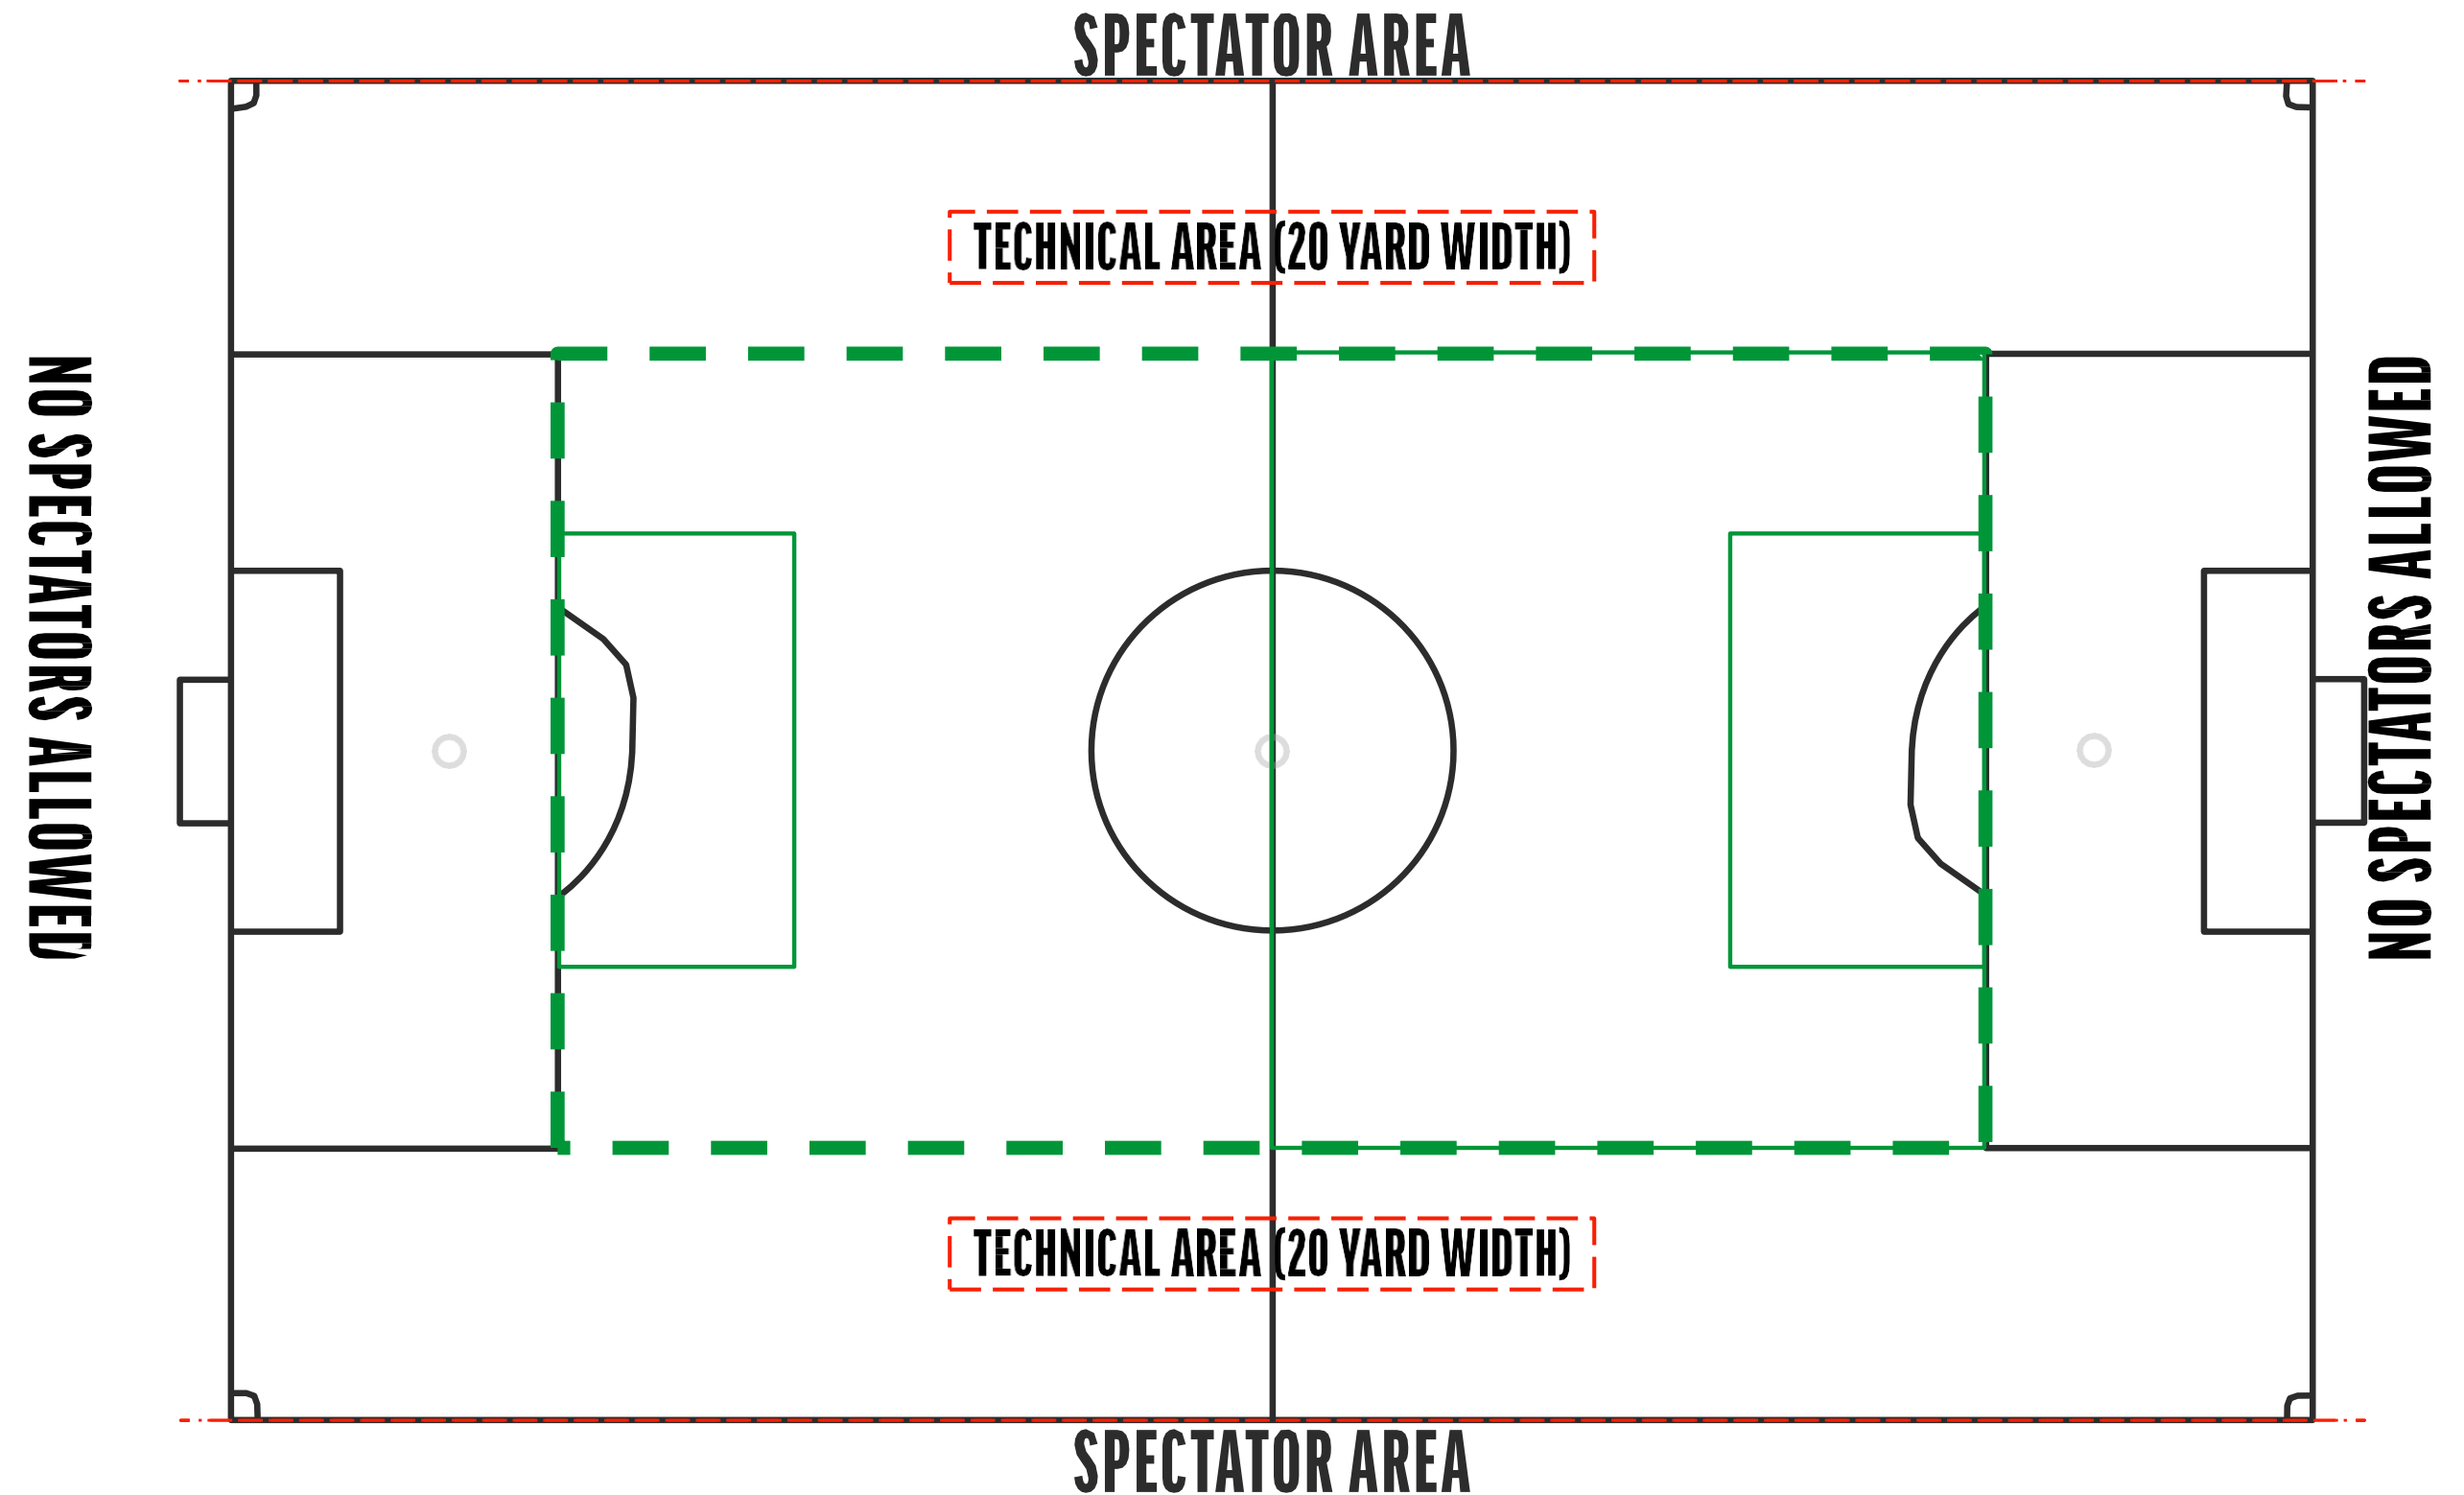

7 V 7

Pitch size : 44x40 yards

Goal size : 12x6ft

Goal area: 10x15 yards

2 team set-up

Example 4

BEHIND THE LINE BARRIER

SPECTATOR AREA

Goal size: 16x7 ft

Goal area: 12x28 yards
Penalty mark: 9 yards

2 team set-up

Example 1

BEHIND THE LINE BARRIER

SPECTATOR AREA

*Pitch diagrams are not to exact size

UNDER 12

9 V 9

Under 12 pitch on 11v11 pitch

Pitch size:
length 64 yards (18 yard box to box)
width 44 yards

Goal size: 16x7 ft

Goal area: 12x28 yards
Penalty mark: 9 yards

2 team set-up

Example 2

BEHIND THE LINE BARRIER

Length: 76 Yards

Width: min44 / max 54 yards

Goal size : 16x7ft

Goal area: 12x28 yards

Penalty mark: 9 yards

2 team set-up

Example 1

BEHIND THE LINE BARRIER