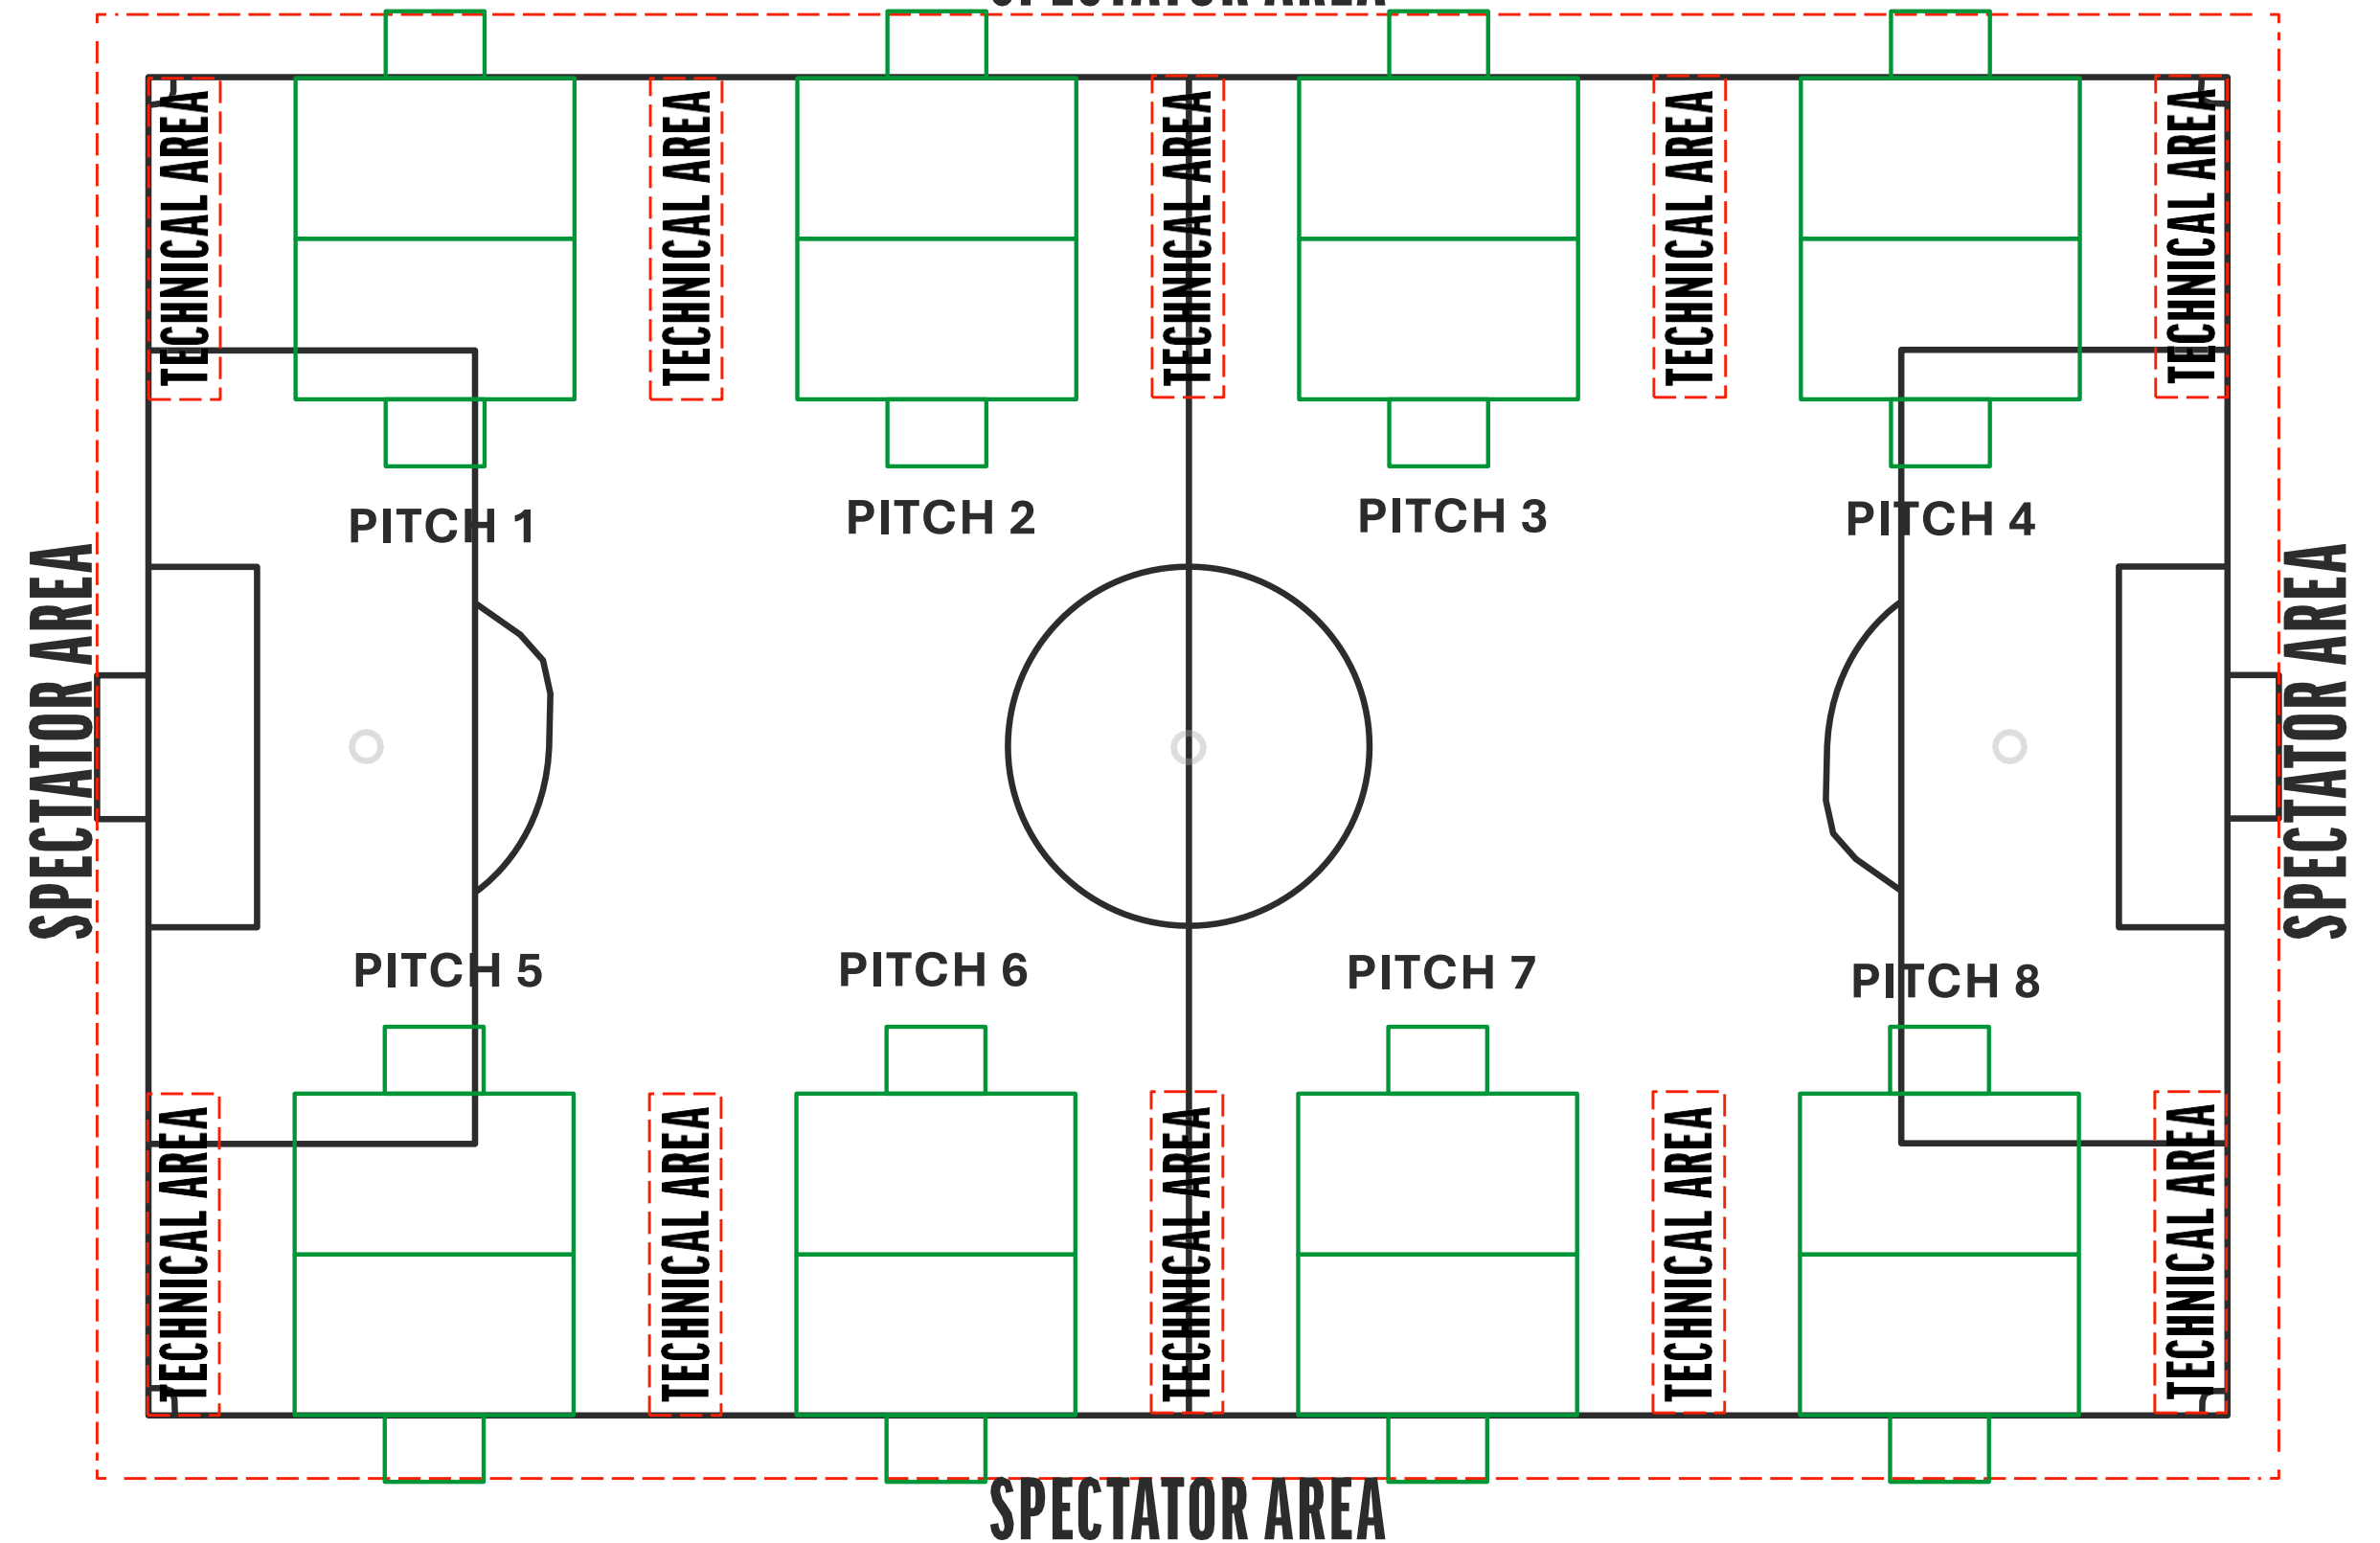

Pitch size : 28x20 yards

Goal size : Height (min 3ft max 4ft)
Width (min 4ft max 6ft)

Goal area: none

16 team set-up

Example 1

BEHIND THE LINE BARRIER

SPECTATOR AREA

*Pitch diagrams are not to exact size

BEHIND THE LINE BARRIER

SPECTATOR AREA

*Pitch diagrams are not to exact size

UNDER 8 & 9

5 V 5

Pitch size : 35x25 yards

Goal size : 8x4ft

Goal area: 7x12 yards

UNDER 8 & 9

5 V 5

Pitch size : 35x25 yards

Goal size: 8x4ft

Goal area: 7x12 yards

2 team set-up

Example 7

BEHIND THE LINE BARRIER

Pitch size : 44x40 yards

Goal size : 12x6ft

Goal area: 10x15 yards

4 team set-up

Example 1

BEHIND THE LINE BARRIER

*Pitch diagrams are not to exact size

UNDER 10 & 11 7 V 7